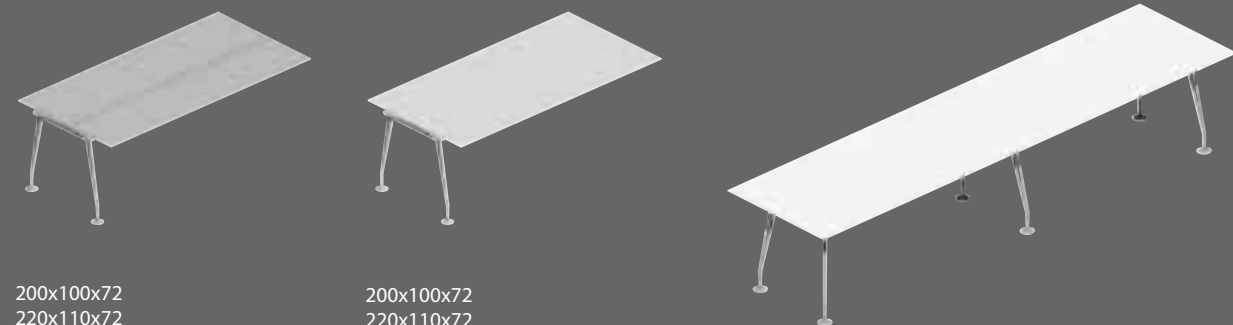

Vergaderruimtes in topklasse, met dank aan de ruime keuze aan tafels, service modules en kasten. Een stijl keuze.

Desks Overview

120x60x72
180x90x72
200x100x72
220x110x72

120x60x72
180x90x72
200x100x72
220x110x72

130x72
160x72

130x72
160x72

Meeting-table Overview

200x100x72
220x110x72

200x100x72
220x110x72

200x100x72
220x110x72

200x100x72
220x110x72

200x100x72
220x110x72