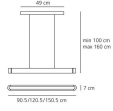

### Talo suspension

Thermoplastic resin ceiling rose; painted aluminium body; opal polycarbonate lower diffuser.

Silver  White

LED Undimmable

750°C° IP20

W	Dimensions	Luminous Flux (lm)	CCT	Color	Code	Product name
33W	7x90cm	3175lm	3000K	<input type="radio"/>	1921020A	Talo sospensione LED 90 - Silver
				<input type="radio"/>	1921010A	Talo sospensione LED 90 - White
52W	7x90cm	4648lm	3000K	<input type="radio"/>	1923020A	Talo sospensione LED 120 - Silver
				<input type="radio"/>	1923010A	Talo sospensione LED 120 - White
65W	7x90cm	5869lm	3000K	<input type="radio"/>	1925020A	Talo sospensione LED 150 - Silver
				<input type="radio"/>	1925010A	Talo sospensione LED 150 - White

LED Dimmable

W	Dimensions	Luminous Flux (lm)	CCT	Color	Code	Product name
33W	7x90cm	3175lm	3000K	●	1922020A	Talo sospensione LED 90 - Silver
				○	1922010A	Talo sospensione LED 90 - White
52W	7x90cm	4648lm	3000K	●	1924020A	Talo sospensione LED 120 - Silver
				○	1924010A	Talo sospensione LED 120 - White
65W	7x90cm	5869lm	3000K	●	1926020A	Talo sospensione LED 150 - Silver
				○	1926010A	Talo sospensione LED 150 - White