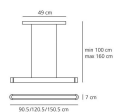

### Talo suspension

Thermoplastic resin ceiling rose; painted aluminium body; opal polycarbonate lower diffuser.

Silver  White

LED Undimmable

750°C° IP20

W	Dimensions	Luminous Flux (lm)	CCT	Color	Code	Product name
33W	7x90cm	3175lm	3000K	<input type="radio"/>	1921020A	Talo sospensione LED 90 - Silver
				<input type="radio"/>	1921010A	Talo sospensione LED 90 - White
52W	7x90cm	4648lm	3000K	<input type="radio"/>	1923020A	Talo sospensione LED 120 - Silver
				<input type="radio"/>	1923010A	Talo sospensione LED 120 - White
65W	7x90cm	5869lm	3000K	<input type="radio"/>	1925020A	Talo sospensione LED 150 - Silver
				<input type="radio"/>	1925010A	Talo sospensione LED 150 - White

LED Dimmable

W	Dimensions	Luminous Flux (lm)	CCT	Color	Code	Product name
33W	7x90cm	3175lm	3000K	●	1922020A	Talo sospensione LED 90 - Silver
				○	1922010A	Talo sospensione LED 90 - White
52W	7x90cm	4648lm	3000K	●	1924020A	Talo sospensione LED 120 - Silver
				○	1924010A	Talo sospensione LED 120 - White
65W	7x90cm	5869lm	3000K	●	1926020A	Talo sospensione LED 150 - Silver
				○	1926010A	Talo sospensione LED 150 - White