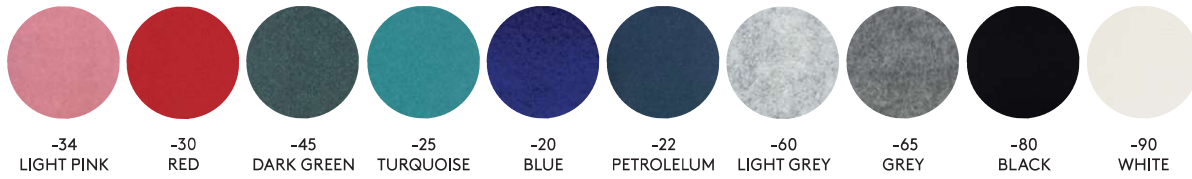

STANDARD UPHOLSTERY MATERIAL

FELT AIR-PRODUCTS, Standard:
AIRBLOOM, AIRCONE, AIRFLAKE & AIRLEAF