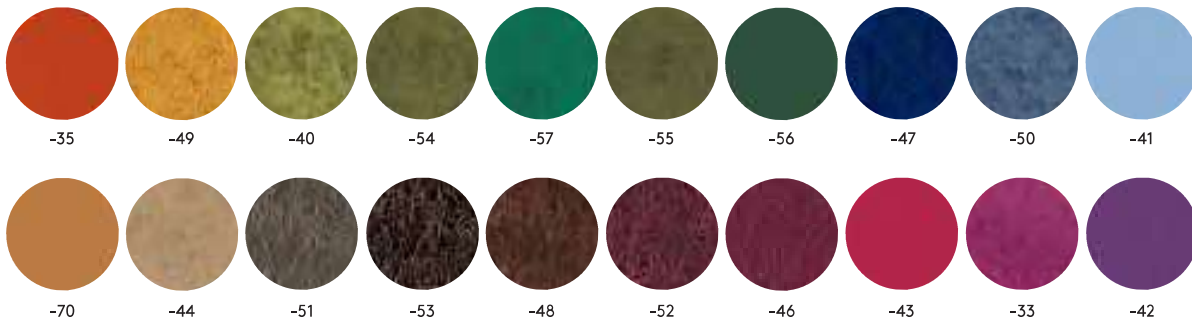

FELT AIR-PRODUCTS, Non-standard colours with longer delivery time.
Minimum quantity: ARFLAKE XL in 5-pack, other AIR-Products in 10-pack.