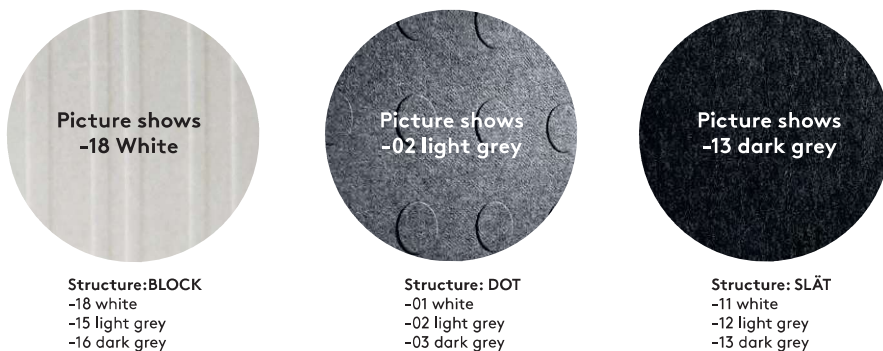

FILT, Standard:
ALUMI