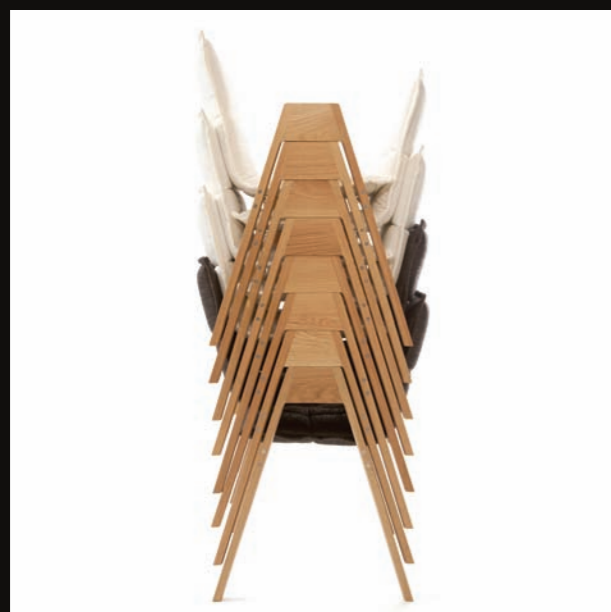

# LAB CHAIR

Design: Harri Korhonen

De Projectinrichter

www.deprojectinrichter.com  
088 - 650 12 34

Lab for casual meetings and cozy dining!

"We are happy to create something different and we're expected to do so. It was challenging and pleasant to enter into a new kind of a conference environment, one where casuality is emphasized instead of representative look. To use wood as material felt natural in the current spirit as it's considered warm and positive. We still added a quilted loose cushion to strengthen the cozy effect. I was particularly satisfied that we managed to make a chair as comfortable as Lab to be vertically stackable." Harri Korhonen

Lab table is a casual meeting or dining table, available as an individual or a modular version that can be extended endlessly.

inno<sup>fi</sup>

TEL +358-9-8870380, FAX +358-9-88703833, E-MAIL info@inno.fi www.inno.fi, Finland