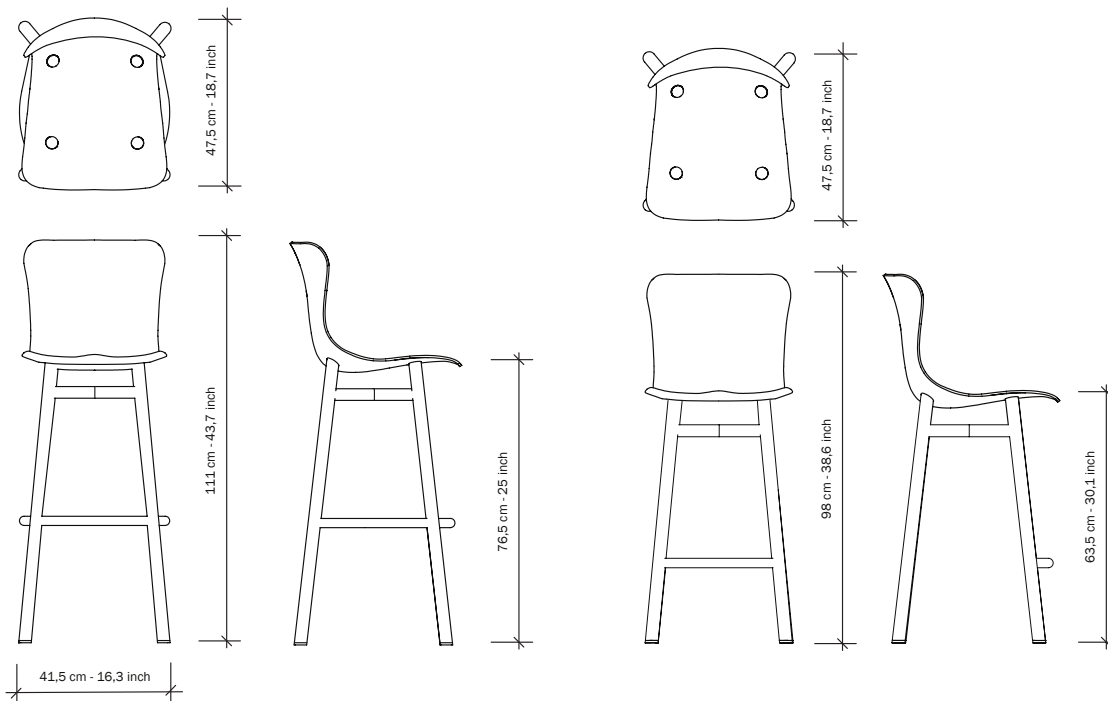

WENDELA Chair

SERENER

SPECIFICATIONS

Seat:

Layered beech wood, in a darker or lighter stain.

Frame:

Aluminium, anodized gold or powder coated in white, light blue, parallel, rust, black or dark grey.

Feet:

Plastic in dark or light brown, color matching with the seat.

Weight:

3,8 kg - 8,3 lb.

White

Light blue

Parallel

Rust

Gold

Black

Dark grey

WENDELA Barstool

SERENER

SPECIFICATIONS

Seat:

Layered beech wood, in a darker or lighter stain.

Frame:

Black or white powder coated aluminum.

Feet:

Plastic in dark or light brown, color matching with the seat.

Weight:

5/5,5 kg - 11/12,1 lb.

Barstool 111 Black

Barstool 111 White

Barstool 98 Black