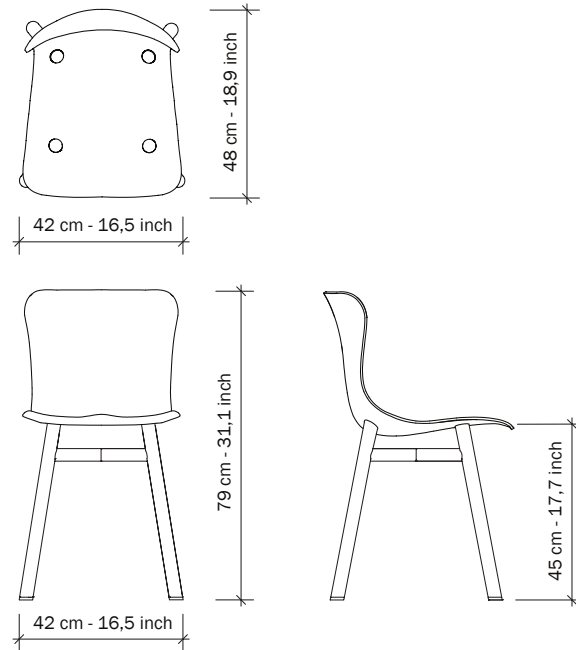

WENDELA Chair

SERENER

SPECIFICATIONS

Seat:

Layered beech wood, in a darker or lighter stain.

Frame:

Aluminium, anodized gold or powder coated in white, light blue, parallel, rust, black or dark grey.

Feet:

Plastic in dark or light brown, color matching with the seat.

Weight:

3,8 kg - 8,3 lb.

White

Light blue

Parallel

Rust

Gold

Black

Dark grey

WENDELA Barstool

SERENER

SPECIFICATIONS

Seat:

Layered beech wood, in a darker or lighter stain.

Frame:

Black or white powder coated aluminum.

Feet:

Plastic in dark or light brown, color matching with the seat.

Weight:

5/5,5 kg - 11/12,1 lb.

Barstool 111 Black

Barstool 111 White

Barstool 98 Black