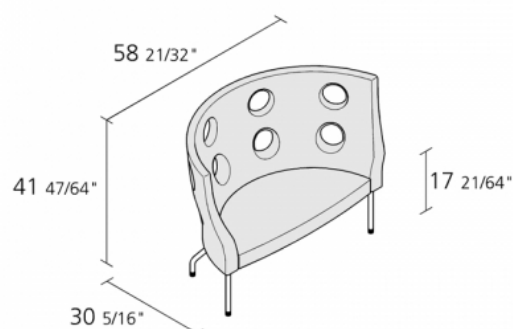

flexus - 912

Two-seater sofa with holes and high back. Structure in CFC free expanded polyurethane with steel inlay. Cover in "elastico" fabric or "tecnofar"; seat with removable cover and legs in stove enamelled or chromed steel.

These upholstered pieces feature a high back, characterised by round holes that make the seat look lighter and ideally suited to feature as the centrepiece of a room. Of special interest are the proportions of the seat, offering the comfort of an upholstered armchair but with the height of an ordinary chair. The armchair and two or three-seater sofa have steel legs and upholstery in "elastico" fabric available in a wide range of colours. The fabric cover of the seat can be removed.

design
Paolo Rizzatto

Dimension

Fire-retardancy
Removable covers
Boxes number: 1
Max.number pieces per a box: 1
Volume in m³: 1,472
Gross weight in Kg: 45

Gallery

References

Nowhere

Finiture

lacquer