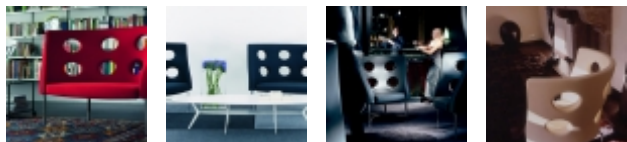

Fire-retardancy
Removable covers
Boxes number: 1
Max.number pieces per a box: 1
Volume in m³: 1,472
Gross weight in Kg: 45

Gallery

References

Nowhere

Finiture

lacquer

“elastico” fabric