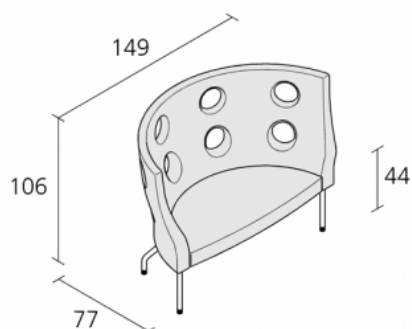

flexus - 912

Two-seater sofa with holes and high back. Structure in CFC free expanded polyurethane with steel inlay. Cover in "elastico" fabric or "tecnofar"; seat with removable cover and legs in stove enamelled or chromed steel.

These upholstered pieces feature a high back, characterised by round holes that make the seat look lighter and ideally suited to feature as the centrepiece of a room. Of special interest are the proportions of the seat, offering the comfort of an upholstered armchair but with the height of an ordinary chair. The armchair and two or three-seater sofa have steel legs and upholstery in "elastico" fabric available in a wide range of colours. The fabric cover of the seat can be removed.

design
Paolo Rizzatto

Dimension

Fire-retardancy
Removable covers
Boxes number: 1
Max.number pieces per a box: 1
Volume in m³: 1,472
Gross weight in Kg: 45

Gallery

References

Nowhere

Finiture

lacquer