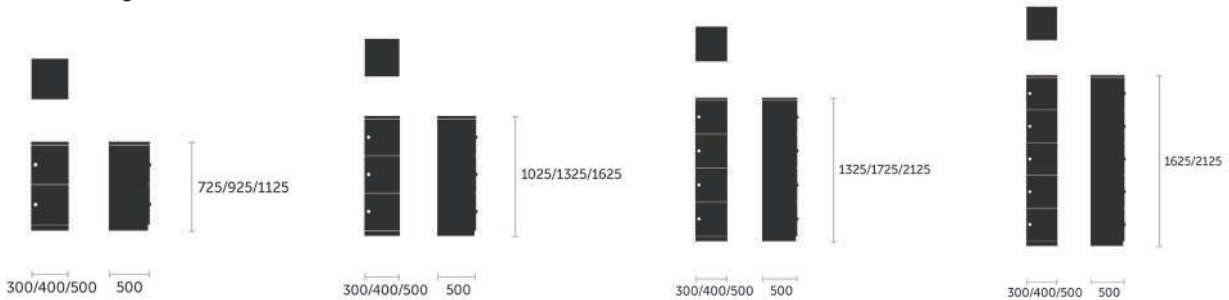

Contrasting Worktop
WTP

Plinth to Ceiling
PLN

Large Infill to Ceiling
INC

Dimensions

Systemwall Build

Freestanding Build

Finishes

- **Lacquered Plywood**
- **MFC 1:** Platinum White, Light Grey, Taupe Grey, Stone Grey, Dakar Grey, Dust Grey, Onyx Grey, Graphite Grey, Black
- **MFC 2:** Premium White, Light Lakeland Acacia, Natural Davos Oak, Natural Maple, Light Sorano Oak, Ellmau Beech, Verona Cherry, Tobacco Pacific Walnut
- **MFC 3:** Sky Blue, Smoke Blue, Denim Blue, Atoll Blue, Sea Blue, Petrol, Fjord Green, Emerald, Forest Green, Pink, Lipstick, Red, Jaffa Orange, Brilliant Yellow, White Gladstone Oak, Jerusalem Pine, Natural Halifax Oak, Premium White, Black
- **MFC 3:** Swisskrono Collection
- **MFC 4:** Perfectsense Collection
- **Laminates 1:** Polyrey Collection
- **Laminates 2:** Formica Collection
- **Laminates 3:** Fenix Collection
- **Veneers 1:** White American Oak, Steamed Beech, Ash, American Cherry
- **Veneers 2:** Maple, American Walnut