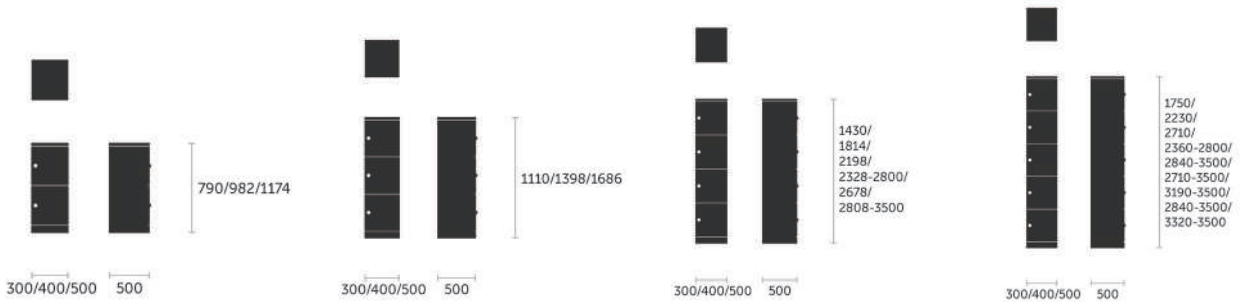

Contrasting Worktop
WTP

Plinth to Ceiling
PLN

Large Infill to Ceiling
INC

Dimensions

Systemwall Build

Freestanding Build

Finishes

- **Lacquered Plywood**
- **MFC 1:** Platinum White, Light Grey, Taupe Grey, Stone Grey, Dakar Grey, Dust Grey, Onyx Grey, Graphite Grey, Black
- **MFC 2:** Premium White, Light Lakeland Acacia, Natural Davos Oak, Natural Maple, Light Sorano Oak, Ellmau Beech, Verona Cherry, Tobacco Pacific Walnut
- **MFC 3:** Sky Blue, Smoke Blue, Denim Blue, Atoll Blue, Sea Blue, Petrol, Fjord Green, Emerald, Forest Green, Pink, Lipstick, Red, Jaffa Orange, Brilliant Yellow, White Gladstone Oak, Jerusalem Pine, Natural Halifax Oak, Premium White, Black
- **MFC 3:** Swisskrono Collection
- **MFC 4:** Perfectsense Collection
- **Laminates 1:** Polyrey Collection
- **Laminates 2:** Formica Collection
- **Laminates 3:** Fenix Collection
- **Veneers 1:** White American Oak, Steamed Beech, Ash, American Cherry
- **Veneers 2:** Maple, American Walnut