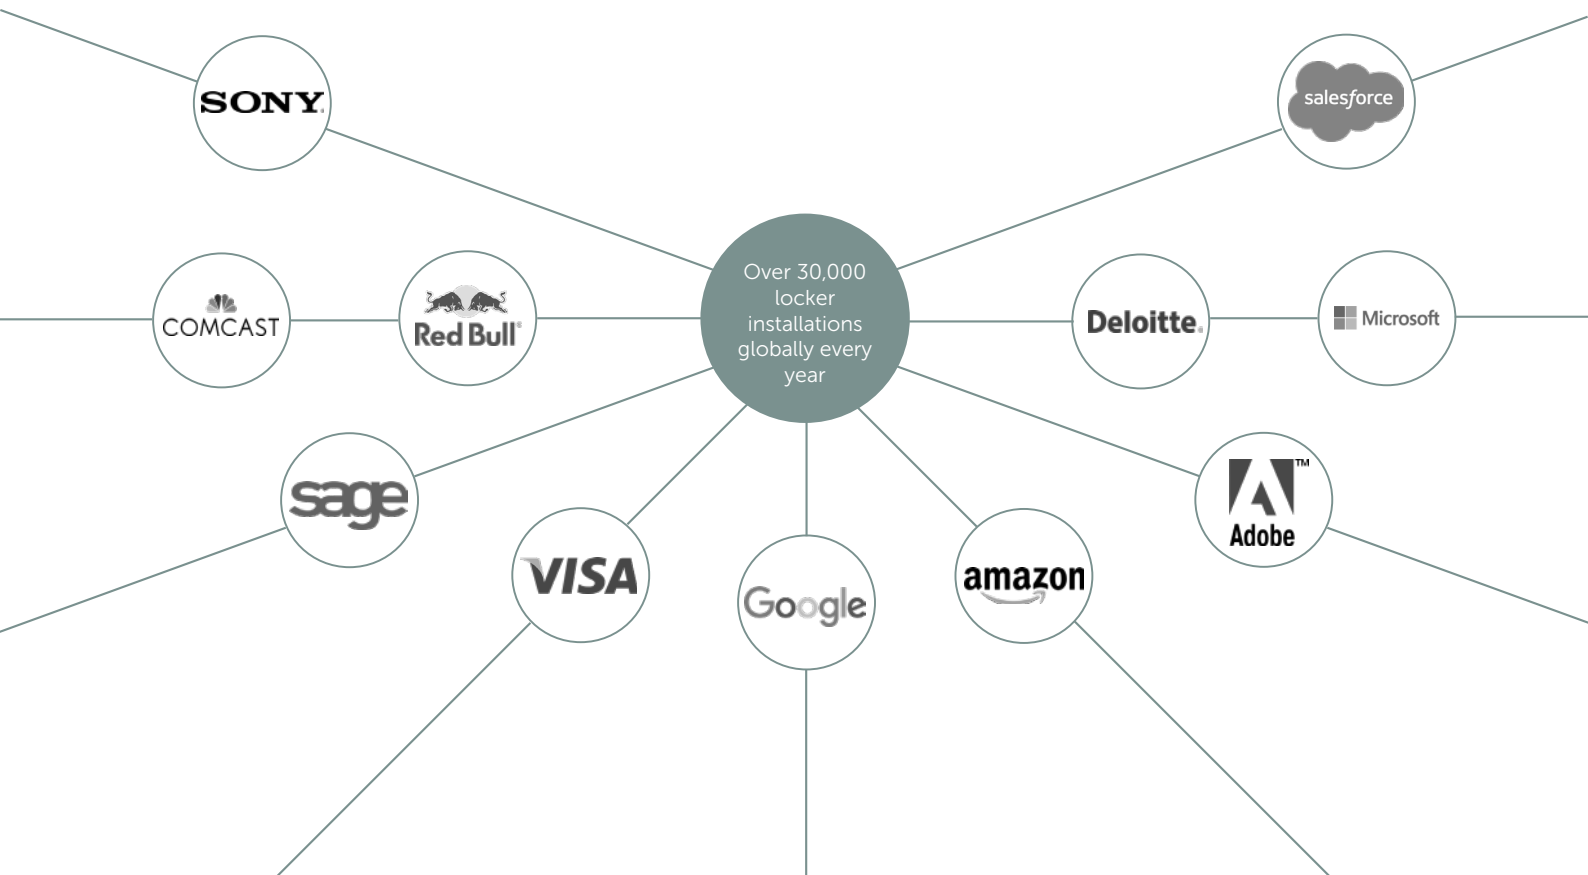

HotLocker

Secure and personalised designer office lockers for cutting-edge brands, unafraid to make a statement.

Spacestor.

HotLocker

Your Journey With Us

Trusted by Global Corporates

Clears

HotLocker

Secure and personalised designer office lockers for cutting-edge brands, unafraid to make a statement.

Locking Strategies

Mechanical Locks

Digital Locks

RFID Locks

Handles

Bow Handle
SR8

T-bar Handle
TB1