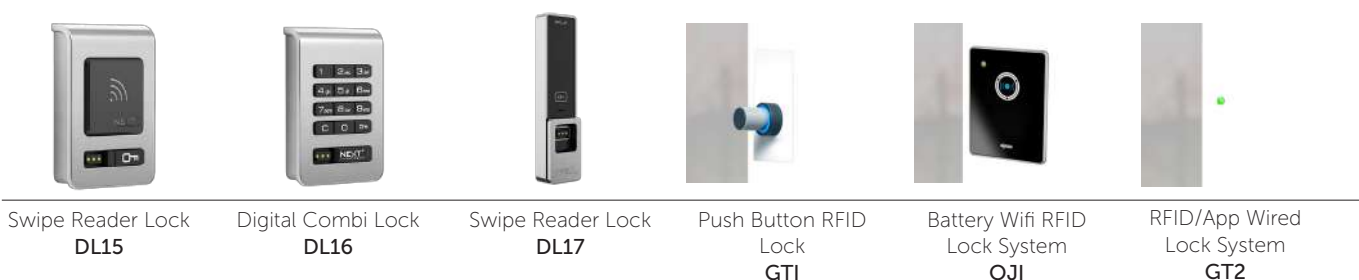

Secure and personalised designer office lockers for cutting-edge brands, unafraid to make a statement.

Locking Strategies

Mechanical Locks

Digital Locks

RFID Locks

Handles

Bow Handle
SR8

T-bar Handle
TB1