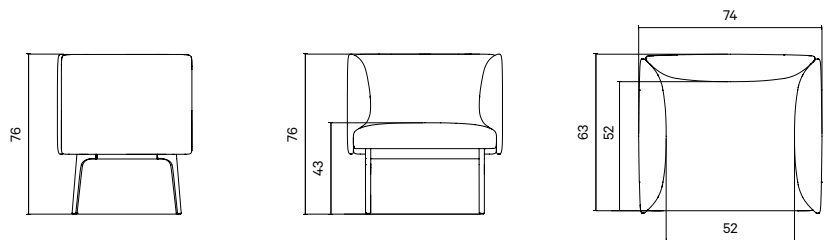

Designed by **De Vorm**

Product overview

Weight

31 kg

Downloads

3D files, technical drawings and Hi-Res images are available in the [Download Library](#) at [devorm.nl](#)

Additional information

You can find maintenance recommendations, warranty terms and corporate information in the [Information bank](#) at [devorm.nl](#)