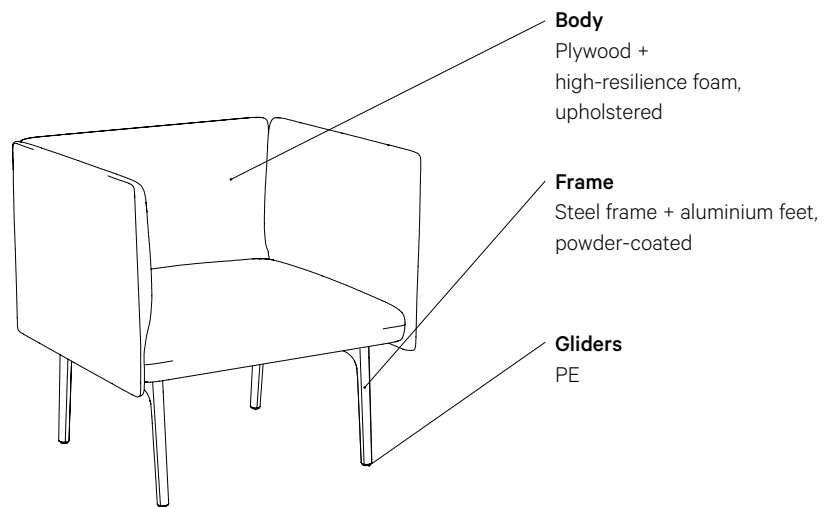

Downloads

3D files, technical drawings and Hi-Res images are available in the [Download Library](#) at [devorm.nl](#)

Additional information

You can find maintenance recommendations, warranty terms and corporate information in the [Information bank](#) at [devorm.nl](#)