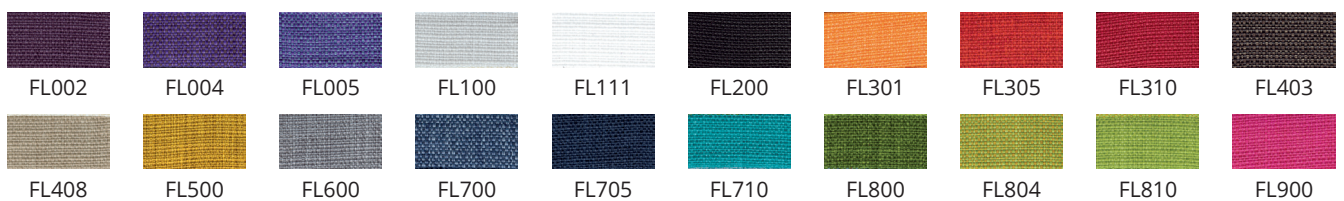

FELT 80% WOL, 20 POLYAMIDE 90.000 MARTINDALE

BYTE 100% PL, 30.000 MARTINDALE

FLASH NO-SHRINK 100% PP, 70.000 MARTINDALE

PEDRALI A 15% PL, 85% PVC, 50.000 MARTINDALE

PEDRALI C 80% WOL, 20% POLYAMIDE, 100.000 MARTINDALE