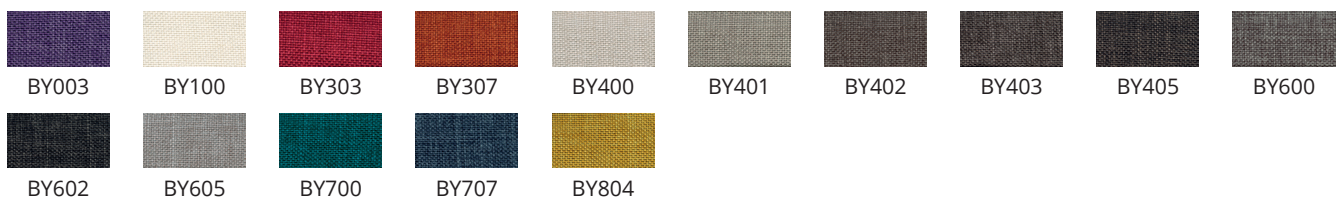

FELT 80% WOL, 20 POLYAMIDE 90.000 MARTINDALE

BYTE 100% PL, 30.000 MARTINDALE

FLASH NO-SHRINK 100% PP, 70.000 MARTINDALE

PEDRALI A 15% PL, 85% PVC, 50.000 MARTINDALE

PEDRALI C 80% WOL, 20% POLYAMIDE, 100.000 MARTINDALE