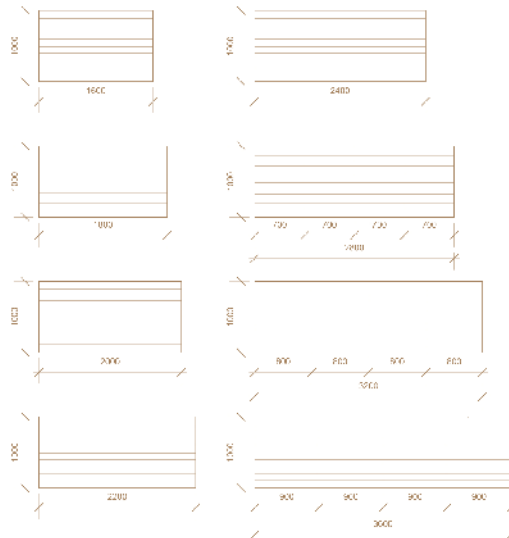

## Abmessungen L x B x H

160 x 90 x 76  
180 x 90 x 76  
200 x 90 x 76  
220 x 90 x 76

eiche\* ahorn\* ulme\* kirsche walnuß

Massiv Holz

160 x 100 x 76  
180 x 100 x 76  
200 x 100 x 76  
220 x 100 x 76

Laminat

240 x 90 x 76  
280 x 90 x 76  
320 x 90 x 76  
360 x 90 x 76

Massiv Holz

240 x 100 x 76  
280 x 100 x 76  
320 x 100 x 76  
360 x 100 x 76

Laminat

## details

- thickness of tabletop 3,8 cm
- tleg/table top is detachable
- from 240 cm on 4 legs
- the blade is made of various widths and full lengths to 240 cm. Then the blade will be made of 2 and 3 lengths
- the tabletop is also available with a HPL finish. Standard colors: volcanic black, graphite, platinum gray, lava, sandgray and crystal white. More colors are available for an extra charge of 5%
- for solid tops and table tops with HPL finish, the same price
- finished with soap and/or oil
- oak is also possible in:
  - RAL 9004 (Signalschwarz)
  - RAL 9016 (Verkehrsweiß)
  - Basalt
  - Matt lacquer
  - for an extra charge of 5% on the oak price
- an extra charge of 10% on the oak price applies to models made of 'fumed' oak
- \* an extra charge of 20% on top of the standard price applies to models made of 'cured' wood