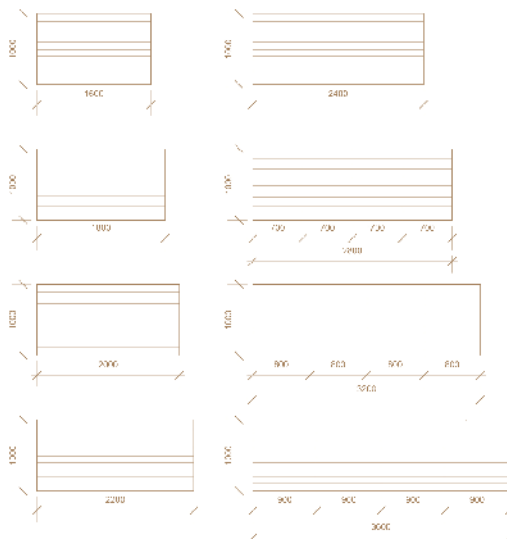

tafel

bijzonderheden

- bladdikte 3,8 cm
- onderstel/blad demontabel
- vanaf 240 cm op 4 poten
- het blad is opgebouwd uit vallende breedtes en tot en met 240 cm hele lengtes. Daarna wordt het blad opgebouwd uit 2 of 3 lengtes.
- het blad is ook leverbaar met een HPL toplaag. Standaard kleuren zijn: vulkaanzwart, grafietgrijs, platinagrijs, lava, zandgrijs en kristalwit. Meer kleuren zijn mogelijk tegen een meerprijs van 5%.
- voor massieve bladen en bladen met HPL afwerking gelden dezelfde prijzen.
- afwerking zeep en/of olie.
- eiken is ook leverbaar in: RAL 9004 (Signalschwarz) RAL 9016 (Verkehrsweiß) Basalt Matte lak hiervoor geldt een meerprijs van 5%
- het eikenhout kan gerookt worden voor een meerprijs van 10%
- het hout kan gebakken worden voor een meerprijs van 20%