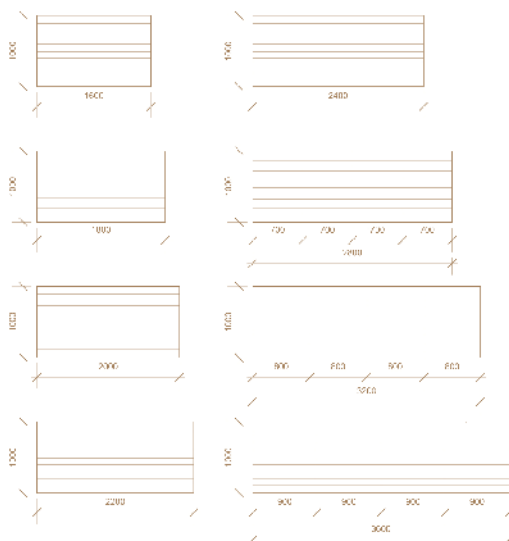

## dimensions L x W x H

160 x 90 x 76  
180 x 90 x 76  
200 x 90 x 76  
220 x 90 x 76

oak\* maple\* elm\* cherry walnut

solid wood

160 x 100 x 76  
180 x 100 x 76  
200 x 100 x 76  
220 x 100 x 76

HPL

240 x 90 x 76  
280 x 90 x 76  
320 x 90 x 76  
360 x 90 x 76

solid wood

240 x 100 x 76  
280 x 100 x 76  
320 x 100 x 76  
360 x 100 x 76

HPL

## details

- thickness of tabletop 3,8 cm
- tleg/table top is detachable
- from 240 cm on 4 legs
- the blade is made of various widths and full lengths to 240 cm. Then the blade will be made of 2 and 3 lengths
- the tabletop is also available with a HPL finish. Standard colors: volcanic black, graphite, platinum gray, lava, sandgray and crystal white. More colors are available for an extra charge of 5%
- for solid tops and table tops with HPL finish, the same price
- finished with soap and/or oil
- oak is also possible in:
  - RAL 9004 (Signalschwarz)
  - RAL 9016 (Verkehrsweiß)
  - Basalt
  - Matt lacquer
  - for an extra charge of 5% on the oak price
- an extra charge of 10% on the oak price applies to models made of 'fumed' oak
- \* an extra charge of 20% on top of the standard price applies to models made of 'cured' wood