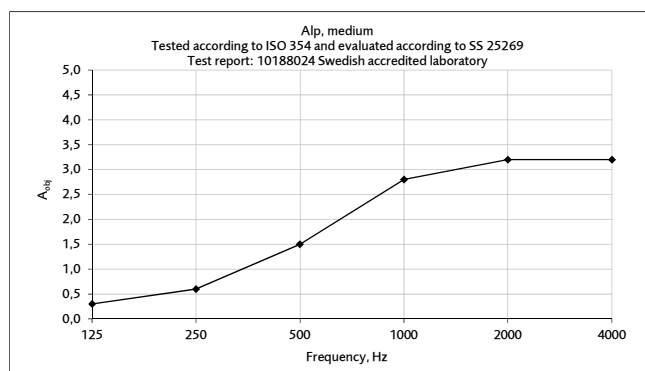

Equivalent absorption area per object (m²S/object)