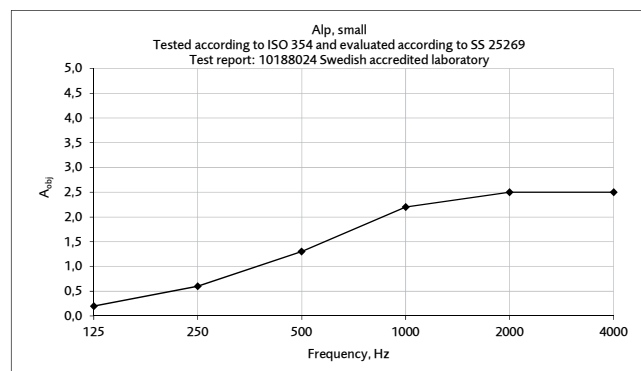

Alp

Floor screen

Design: Tim Alpen

CERTIFICATES

Acoustics: Measurements made in accordance with ISO 354:2003. Evaluation made according to standards for individual objects SS 25269:2013 (Report 10171560.01, Date 2013-01-30, WSP Akustik, laboratory accredited by Swedac)

Möbelfakta: The product has been declared and approved in accordance with the criteria for floor screens in Möbelfakta ver. 2015-05-01. Reg. No: 0220160120. Valid until 2021-01-14.

Glimakra of Sweden AB is certified according to ISO 9001:2008 and ISO 14001:2004.

SPECIFICATION TEXT

E.g: Glimakra Alp Medium, 1180 x 1450 x 390 mm.
Fabric Blazer CUZ28.
Acoustics evaluated according to SS 25269.
Meet the criteria of Möbelfakta.

Equivalent absorption area per object (m²S/object)