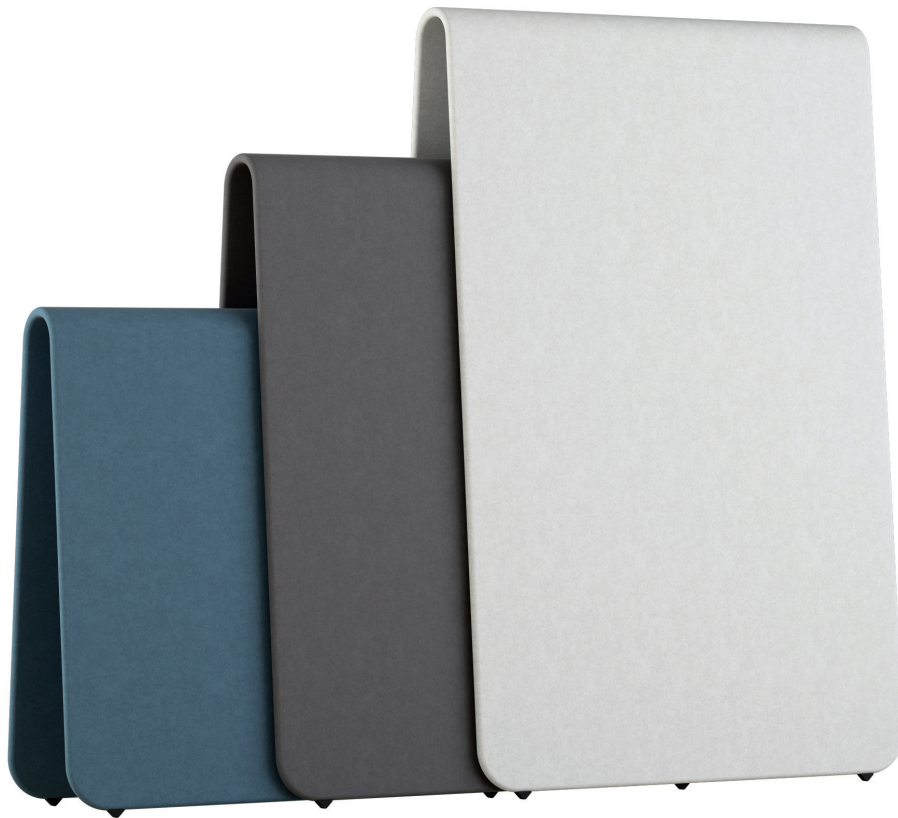

Alp

Floor screen

Design: Tim Alpen

De Projectinrichter

www.deprojectinrichter.com
088 - 650 12 34