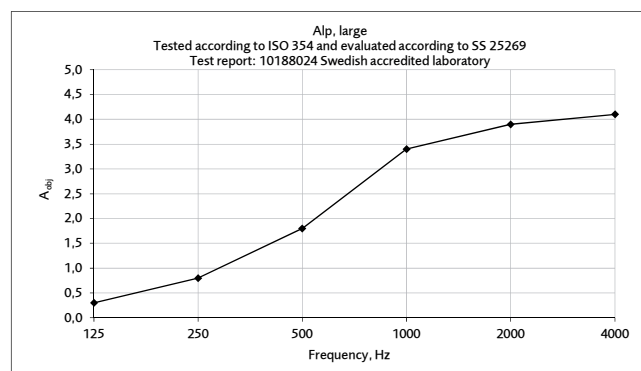

Equivalent absorption area per object (m²S/object)