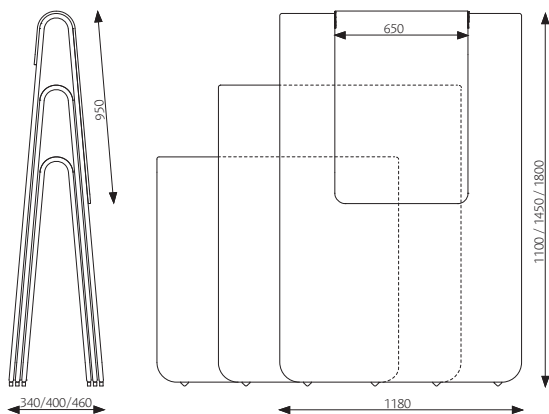

Alp floor screens consist of a thin curved flat surface that associates with a bent paper or a sheet hung over a washing line. The empty space inside the screen allows you to shove screens in other sizes together like a Matrjoszka. This allows you to control how much shielding and sound absorption you need.

DIMENSIONS

Thickness: 25 mm

Weight: 23 / 30 / 36 kg

DESCRIPTION

Three sizes optimised to fit each other.

Body: 15 mm sound absorbing polyether glued on the outsides of two 6 mm sound reducing MDF board (Nordic Ecolabel) with a 22 mm wooden frame.

Frame: The body is surrounded by a metal tube profile Ø22 x 1.5 mm.

Upholstery: Upholstered with fabric on both sides. The outer fabric draped over the metal tube and upholstered on the inside. The nails are covered with a decorative piping.

Writingboard: 650 x 950 mm, writing laminate, single or double.

Pen holder: Fixed mounting, for 5 pens.

Eraser: Attached with magnet.

Alp

Floor screen

Design: Tim Alpen

CERTIFICATES

Acoustics: Measurements made in accordance with ISO 354:2003. Evaluation made according to standards for individual objects SS 25269:2013 (Report 10171560.01, Date 2013-01-30, WSP Akustik, laboratory accredited by Swedac)