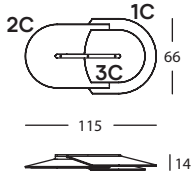

BEETLE by Mut, 2017

315.F.123D
BEETLE CONFIG. 123D

315.F.123D
0,09 m³ / 1 Pack. / 8,8 kg

315.3A.1C
BEETLE PANEL 1 CONCAVO
BEETLE PANEL 1 CONCAVE
BEETLE PANNEAU 1 CONCAVE

315.3A.2C
BEETLE PANEL 2 CONCAVO
BEETLE PANEL 2 CONCAVE
BEETLE PANNEAU 2 CONCAVE

315.3A.3C
BEETLE PANEL 3 CONCAVO
BEETLE PANEL 3 CONCAVE
BEETLE PANNEAU 3 CONCAVE

315.3H.D
BEETLE SOPORTE D
BEETLE SUPPORT D
BEETLE SUPPORT D