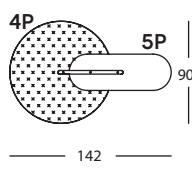

315.F.450C
BEETLE CONFIG. 450C

315.F.450C
0,14 m² / 1 Pack. / 10 kg

315.3A.4P
BEETLE PANEL 4 PLANO
BEETLE PANEL 4 FLAT
BEETLE PANNEAU 4 PLAT

315.3A.5P
BEETLE PANEL 5 PLANO
BEETLE PANEL 5 FLAT
BEETLE PANNEAU 5 PLAT

315.3H.C
BEETLE SOPORTE C
BEETLE SUPPORT C
BEETLE SUPPORT C