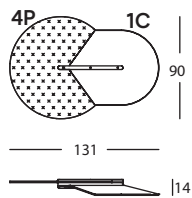

315.F.410C
BEETLE CONFIG. 410C

315.F.410C
0,14 m² / 1 Pack. / 10 kg

315.3A.4P
BEETLE PANEL 4 PLANO
BEETLE PANEL 4 FLAT
BEETLE PANNEAU 4 PLAT

315.3A.1C
BEETLE PANEL 1 CONCAVO
BEETLE PANEL 1 CONCAVE
BEETLE PANNEAU 1 CONCAVE

315.3H.C
BEETLE SOPORTE C
BEETLE SUPPORT C
BEETLE SUPPORT C