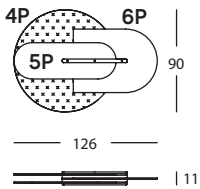

315.F.465F
BEETLE CONFIG. 465F

315.F.465F
0,14 m² / 1 Pack. / 12 kg

315.3A.4P
BEETLE PANEL 4 PLANO
BEETLE PANEL 4 FLAT
BEETLE PANNEAU 4 PLAT

315.3A.6P
BEETLE PANEL 6 PLANO
BEETLE PANEL 6 FLAT
BEETLE PANNEAU 6 PLAT

315.3A.5P
BEETLE PANEL 5 PLANO
BEETLE PANEL 5 FLAT
BEETLE PANNEAU 5 PLAT

315.3H.F
BEETLE SOPORTE F
BEETLE SUPPORT F
BEETLE SUPPORT F