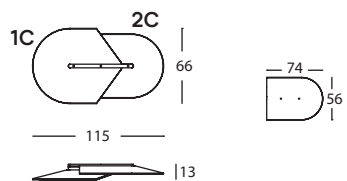

315.F.210A
BEETLE CONFIG. 210A

315.F.210A
0,09 m² / 1 Pack. / 79 kg

315.3A.2C
BEETLE PANEL 2 CONCAVO
BEETLE PANEL 2 CONCAVE
BEETLE PANNEAU 2 CONCAVE

315.3A.1C
BEETLE PANEL 1 CONCAVO
BEETLE PANEL 1 CONCAVE
BEETLE PANNEAU 1 CONCAVE

315.3H.A
BEETLE SOPORTE A
BEETLE SUPPORT A
BEETLE SUPPORT A