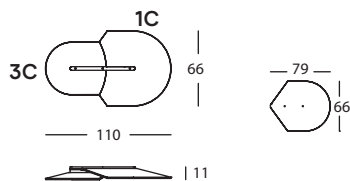

053 TEJA BRICK-RED MUSCADE

108 NEGRO BLACK NOIR

BEETLE by Mut, 2017

**315.F.130B**  
BEETLE CONFIG. 130B

**315.F.130B**  
0,09 m<sup>2</sup> / 1 Pack. / 74 kg

**315.3A.1C**  
BEETLE PANEL 1 CONCAVO  
BEETLE PANEL 1 CONCAVE  
BEETLE PANNEAU 1 CONCAVE