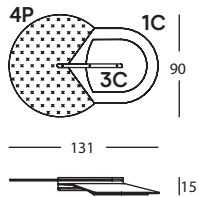

315.F.413E
BEETLE CONFIG. 413E

315.F.413E
0,14 m³ / 1 Pack. / 10,9 kg

315.3A.4P
BEETLE PANEL 4 PLANO
BEETLE PANEL 4 FLAT
BEETLE PANNEAU 4 PLAT

315.3A.1C
BEETLE PANEL 1 CONCAVO
BEETLE PANEL 1 CONCAVE
BEETLE PANNEAU 1 CONCAVE

315.3A.3C
BEETLE PANEL 3 CONCAVO
BEETLE PANEL 3 CONCAVE
BEETLE PANNEAU 3 CONCAVE

315.3H.E
BEETLE SOPORTE E
BEETLE SUPPORT E
BEETLE SUPPORT E