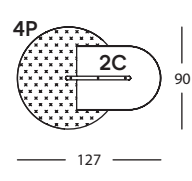

315.F.420C
BEETLE CONFIG. 420C

315.F.420C
0,14 m² / 1 Pack. / 8 kg

315.3A.4P
BEETLE PANEL 4 PLANO
BEETLE PANEL 4 FLAT
BEETLE PANNEAU 4 PLAT

315.3A.2C
BEETLE PANEL 2 CONCAVO
BEETLE PANEL 2 CONCAVE
BEETLE PANNEAU 2 CONCAVE

315.3H.C
BEETLE SOPORTE C
BEETLE SUPPORT C
BEETLE SUPPORT C