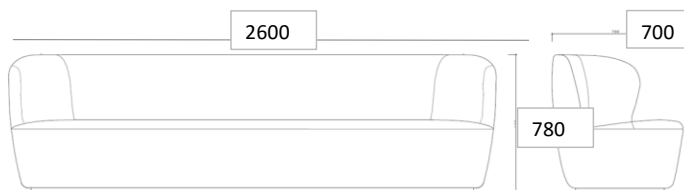

MEASUREMENTS

FACTS

MEASUREMENT - H X L X W: MM

Height: 780 mm
Length: 2600 mm
Width: 700 mm
Sitting height: 410 mm
Sitting depth: 550 mm

WEIGHT ITEM
125 kg

PACKAGING TYPE
Cardboard box, chipboard and euro pallet

PACKAGING MEASUREMENT - L x W x H CM
263x73x78 cm

PACKAGING - MATERIAL TYPE
- Delivery note
- Cardboard box, FEFCO quality EB85BB
- Polybag PE
- Bubble wrap
- Strapping

WEIGHT PACKAGING - TOTAL
3 kg

NUMBER OF PARCELS
1

FABRIC CONSUMPTION
140 cm x 700 cm