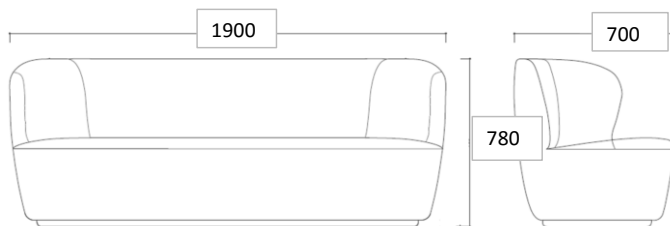

## TYPES

Order item - look for part number in the pricelist.

The series consists of the following:

Stay Sofa , W: 70 cm // L: 150 cm, 190 cm, 260 cm.

Stay Sofa , W: 95 cm // L: 190 cm, 220 cm, 260 cm

Stay Sofa , W: 110 cm // L: 220 cm, 260 cm

## FACTS

MEASUREMENT - H X L X W: MM

Height: 780 mm

Length: 1500 mm

Width: 700 mm

Sitting height: 410 mm

Sitting depth: 550 mm

WEIGHT ITEM

### TYPES

Order item - look for part number in the pricelist.  
The series consists of the following:

Stay Sofa , W: 70 cm // L: 150 cm, 190 cm, 260 cm.  
Stay Sofa , W: 95 cm // L: 190 cm, 220 cm, 260 cm  
Stay Sofa , W: 110 cm // L: 220 cm, 260 cm  
Stay Lounge Chair - Large  
Stay Lounge Chair - Small  
Stay Lounge Chair - Small Swivel  
Stay Ottoman

### FACTS

MEASUREMENT - H X L X W: MM

Height: 780 mm  
Length: 1900 mm  
Width: 700 mm  
Sitting height: 410 mm  
Sitting depth: 550 mm

WEIGHT ITEM  
72 kg

PACKAGING MEASUREMENT - L x W x H CM  
193x73x78 cm