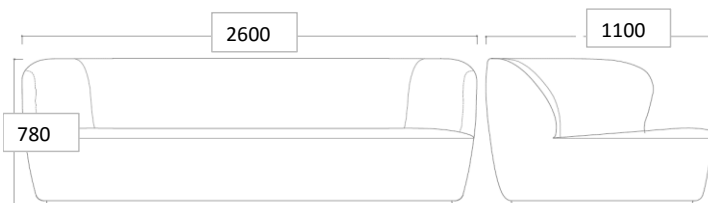

MEASUREMENTS

FACTS

MEASUREMENT - H X L X W: MM

Height: 780 mm
Length: 2600 mm
Width: 1100 mm
Sitting height: 410 mm
Sitting depth: 760 mm

WEIGHT ITEM

127 kg

PACKAGING TYPE

Cardboard box, chipboard and euro pallet

PACKAGING MEASUREMENT - L x W x H CM

263 x 113 x 78 cm

PACKAGING - MATERIAL TYPE

- Delivery note
- Cardboard box, FEFCO quality EB85BB
- Polybag PE
- Bubble wrap
- Strapping

WEIGHT PACKAGING - TOTAL

3 kg

NUMBER OF PARCELS

1

FABRIC CONSUMPTION

140 cm x 930 cm