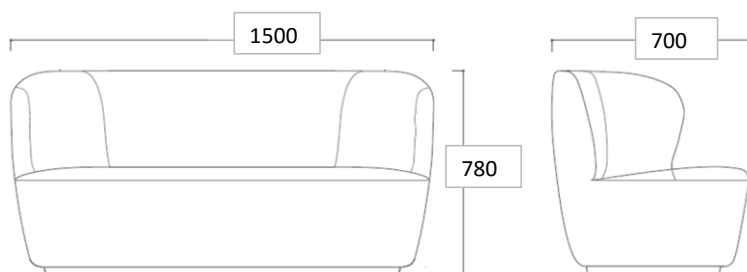

## TYPES

Order item - look for part number in the pricelist.

The series consists of the following:

Stay Sofa , W: 70 cm // L: 150 cm, 190 cm, 260 cm.

Stay Sofa , W: 95 cm // L: 190 cm, 220 cm, 260 cm

Stay Sofa , W: 110 cm // L: 220 cm, 260 cm

Stay Lounge Chair - Large

Stay Lounge Chair - Small

Stay Lounge Chair - Small Swivel

Stay Ottoman

## MEASUREMENTS

## FACTS

MEASUREMENT - H X L X W: MM

Height: 780 mm

Length: 1500 mm

Width: 700 mm

Sitting height: 410 mm

Sitting depth: 550 mm

WEIGHT ITEM