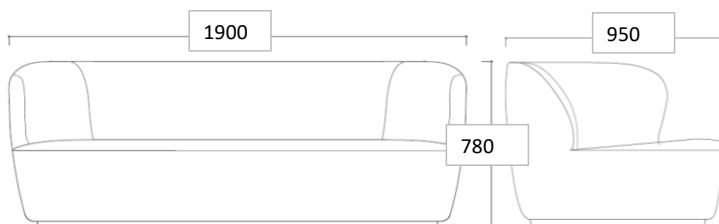

MEASUREMENTS

FACTS

MEASUREMENT - H X L X W: MM

Height: 780 mm
Length: 1900 mm
Width: 950 mm
Sitting height: 410 mm
Sitting depth: 610 mm

WEIGHT ITEM

80 kg

PACKAGING TYPE

Cardboard box, chipboard and euro pallet

PACKAGING MEASUREMENT - L x W x H CM

193 x 98 x 78

PACKAGING - MATERIAL TYPE

- Delivery note
- Cardboard box, FEFCO quality EB85BB
- Polybag PE
- Bubble wrap
- Strapping

WEIGHT PACKAGING - TOTAL

4 kg

NUMBER OF PARCELS

1

FABRIC CONSUMPTION

140 cm x 550 cm