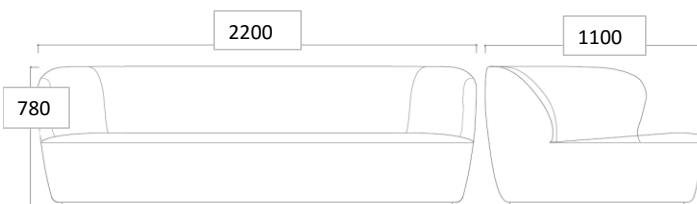

FACTS

MEASUREMENT - H X L X W: MM

Height: 780 mm
Length: 2200 mm
Width: 1100 mm
Sitting height: 410 mm
Sitting depth: 760 mm

WEIGHT ITEM

120 kg

PACKAGING TYPE

Cardboard box, chipboard and euro pallet

PACKAGING MEASUREMENT - L x W x H CM

223 x 113 x 78

PACKAGING - MATERIAL TYPE

- Delivery note
- Cardboard box, FEFCO quality EB85BB
- Polybag PE
- Bubble wrap
- Strapping

WEIGHT PACKAGING - TOTAL

4 kg

NUMBER OF PARCELS

1

FABRIC CONSUMPTION

140 cm x 860 cm