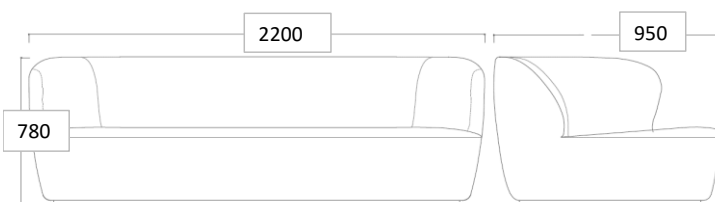

MEASUREMENTS

FACTS

MEASUREMENT - H X L X W: MM

Height: 780 mm
Length: 2200 mm
Width: 950 mm
Sitting height: 410 mm
Sitting depth: 610 mm

WEIGHT ITEM
117 kg

PACKAGING TYPE
Cardboard box, chipboard and euro pallet

PACKAGING MEASUREMENT - L x W x H CM
223 x 98 x 78

PACKAGING - MATERIAL TYPE
- Delivery note
- Cardboard box, FEFCO quality EB85BB
- Polybag PE
- Bubble wrap
- Strapping

WEIGHT PACKAGING - TOTAL
5 kg

NUMBER OF PARCELS
1

FABRIC CONSUMPTION
140 cm x 650 cm