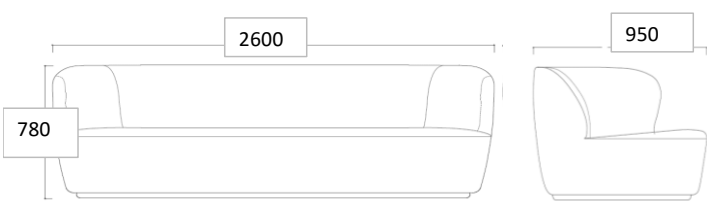

MEASUREMENTS

FACTS

MEASUREMENT - H X L X W: MM

Height: 780 mm
Length: 2600 mm
Width: 950 mm
Sitting height: 410 mm
Sitting depth: 610 mm

WEIGHT ITEM

125 kg

PACKAGING TYPE

Cardboard box, chipboard and euro pallet

PACKAGING MEASUREMENT - L x W x H CM

263 x 98 x 78

PACKAGING - MATERIAL TYPE

- Delivery note
- Cardboard box, FEFCO quality EB85BB
- Polybag PE
- Bubble wrap
- Strapping

WEIGHT PACKAGING - TOTAL

3 kg

NUMBER OF PARCELS

1

FABRIC CONSUMPTION

140 cm x 800 cm