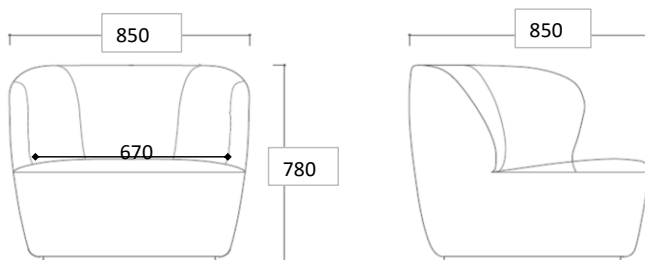

VERSION

- Fully upholstered / black base

TYPES

Order item - look for part number in the pricelist.
The series consists of the following:

Stay Sofa , W: 70 cm // L: 150 cm, 190 cm, 260 cm.
Stay Sofa , W: 95 cm // L: 190 cm, 220 cm, 260 cm
Stay Sofa , W: 110 cm // L: 220 cm, 260 cm
Stay Lounge Chair - Large
Stay Lounge Chair - Small
Stay Lounge Chair - Small Swivel
Stay Ottoman

MEASUREMENTS

FACTS

MEASUREMENT - H X L X W: MM

Height: 780 mm
Length: 850 mm
Width: 850 mm
Sitting height: 410 mm
Sitting depth: 550 mm
Sitting width: 670 mm

WEIGHT ITEM
35 kg

PACKAGING MEASUREMENT - L x W x H CM
88x88x78 cm

MEASUREMENTS

FACTS

MEASUREMENT - H X L X W: MM

Height: 780 mm
Length: 700 mm
Width: 700 mm
Sitting height: 410 mm
Sitting depth: 550 mm
Sitting width: 500 mm

WEIGHT ITEM
23 kg

PACKAGING MEASUREMENT - L x W x H CM
73x73x78 cm