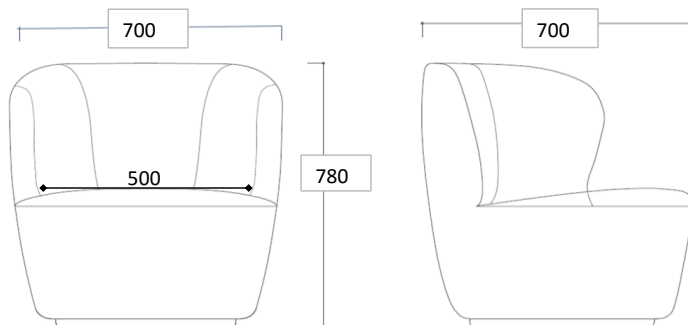

MEASUREMENTS

FACTS

MEASUREMENT - H X L X W: MM

Height: 780 mm
Length: 850 mm
Width: 850 mm
Sitting height: 410 mm
Sitting depth: 550 mm
Sitting width: 670 mm

WEIGHT ITEM
35 kg

PACKAGING MEASUREMENT - L x W x H CM
88x88x78 cm

Stay Collection // Lounge Chair Small Swivel

Designed by SPACE

PRODUCT

DESCRIPTION

Stay here, stay with me, stay relaxed, stay and read... Stay Collection, consisting of two lounge chairs and three sofas, has a sculptural and organic shape that, besides from giving a contemporary look, also embraces the user and encourages to stay seated. The characteristic shape is almost like a singular continuous pencil stroke wrapping a solid texture. The collection is suitable for both public spaces and private homes as its small size fits very well to populate spaces of limited size where keeping cosiness and comfort are essential.

VERSION

- Fully upholstered / black base

TYPES

Order item - look for part number in the pricelist.
The series consists of the following:

Stay Sofa , W: 70 cm // L: 150 cm, 190 cm, 260 cm.
Stay Sofa , W: 95 cm // L: 190 cm, 220 cm, 260 cm
Stay Sofa , W: 110 cm // L: 220 cm, 260 cm
Stay Lounge Chair - Large
Stay Lounge Chair - Small
Stay Lounge Chair - Small Swivel
Stay Ottoman

MEASUREMENTS

FACTS

MEASUREMENT - H X L X W: MM

Height: 780 mm
Length: 700 mm
Width: 700 mm
Sitting height: 410 mm
Sitting depth: 550 mm
Sitting width: 500 mm

WEIGHT ITEM
23 kg

PACKAGING MEASUREMENT - L x W x H CM
73x73x78 cm