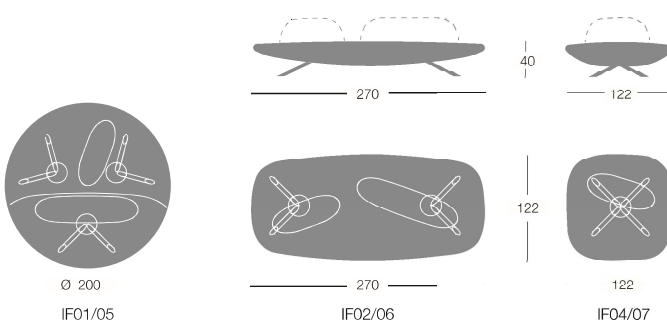

Additional costs

Legs in chromed finish

Floor anchorage in diagonal pattern
(per each bench)

Customer's own material

For customer's own material/leather, the form at the end of the price list shall apply, to be sent to Segis Spa with the Client's signature.

Art. IF01/IF05 Solid fabric for 1 pc. cm.368 (width 140 cm)
Solid fabric for underside seat covered version is for 1 pc. cm.738 (width 140 cm)

Art. IF02/IF06 Solid fabric for 1 pc. cm.630 (width 140 cm)
Solid fabric for underside seat covered version for 1 pc. cm.910 (width 140 cm)

Art. IF04/IF07 Solid fabric for 1 pc. cm.263 (width 140 cm)
Solid fabric for underside seat covered version for 1 pc. cm.393 (width 140 cm)

Fire retardant certifications

The product upholstered with Xtreme fabric and Gazebo faux-leather meets Class 1IM Standards by the Italian Minister of Interior.