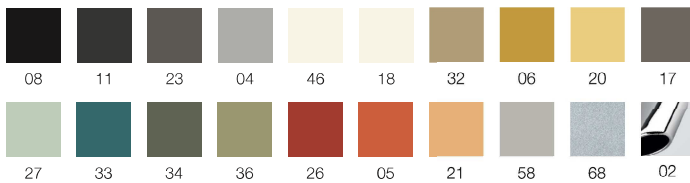

Finishes

Metal legs

Dimensions