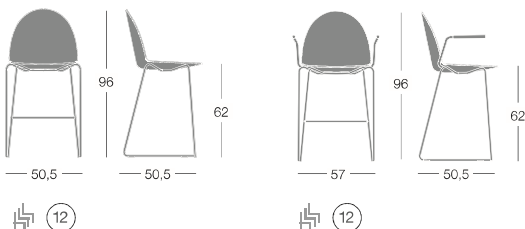

	Article	Finish	pcs/dimensions volume Gross Weight Product Net Weight
Stool H.62 cm	G0038	Polypropylene	2 pcs / 63x54x105cm 0,35 m ³ 19,8 kg 8,4 kg
	G0039	Gazebo Xtreme Plus / Magnum / Rivet / Sprint Blazer / Bowen / Gingko / Maple / Step Melange Divina3 / Divina Melange2 / Steelcut 2 / Steelcut Trio3 C.O. faux leather / C.O.M. (solid colour)	2 pcs / 63x54x105cm 0,35 m ³ 20,2 kg 8,6 kg
Stool with armrests H.62 cm	G0038B	Polypropylene	2 pcs / 63x54x105cm 0,35 m ³ 21 kg 9 kg
	G0039B	Gazebo Xtreme Plus / Magnum / Rivet / Sprint Blazer / Bowen / Gingko / Maple / Step Melange Divina3 / Divina Melange2 / Steelcut 2 / Steelcut Trio3 C.O. faux leather / C.O.M. (solid colour)	2 pcs / 63x54x105cm 0,35 m ³ 21,4 kg 9,2 kg

Finishes

Polypropylene

Metal frame

Dimensions

Fire-retardant version

Fire-retardant version off-white 7Y

Customer's own material

For customer's own material/leather, the form at the end of the price list shall apply, to be sent to Segis Spa with the Client's signature.

Solid fabric:
for 1 pc 95 cm (H.140 cm)
for 2 pcs 80 cm (H.140 cm)

Stacking stool H.75 cm - sled base

Frame: steel rod Ø 16 mm available in powder coated or chromed finish.

Armrests: padded in a light grey polyethylene foam, black shells have black armrests.