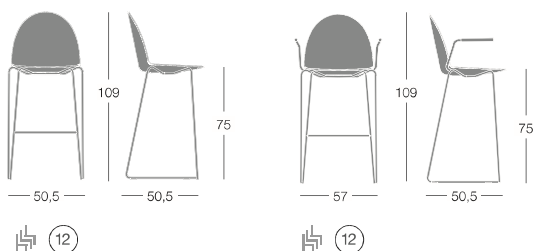

Finishes

Polypropylene

Metal frame

Dimensions

Fire-retardant version

Fire-retardant version off-white 7Y

Customer's own material

For customer's own material/leather, the form at the end of the price list shall apply, to be sent to Segis Spa with the Client's signature.

Solid fabric:
for 1 pc 95 cm (H.140 cm)
for 2 pcs 80 cm (H.140 cm)