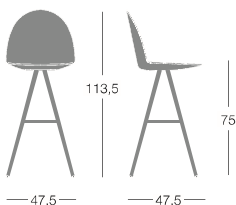

Awards:

Golden Key Award
Belgrade Furniture Fair

	Article	Finish	pcs/dimensions volume Gross Weight Product Net Weight
Stool H.75 cm	G0036	Polypropylene	2 pcs / 63x54x118 cm 0,40 m3 20,8 kg 8,9 kg
	G0037	Gazebo Xtreme Plus / Magnum / Rivet / Sprint Blazer / Bowen / Gingko / Maple / Step Melange Divina3 / Divina Melange2 / Steelcut 2 / Steelcut Trio3 C.O. faux leather / C.O.M. (solid colour)	2 pcs / 63x54x118 cm 0,40 m3 21,2 kg 9,1 kg
Stool with armrests H.75 cm	G0036B	Polypropylene	2 pcs / 63x59x118 cm 0,44 m3 24 kg 10,5 kg
	G0037B	Gazebo Xtreme Plus / Magnum / Rivet / Sprint Blazer / Bowen / Gingko / Maple / Step Melange Divina3 / Divina Melange2 / Steelcut 2 / Steelcut Trio3 C.O. faux leather / C.O.M. (solid colour)	2 pcs / 63x59x118 cm 0,44 m3 24,4 kg 10,7 kg

Solid fabric:
for 1 pc 95 cm (H.140 cm)
for 2 pcs 80 cm (H.140 cm)

Stool on trestle base

Legs: steel with powder coated or chromed finish

Glides: thermoplastic material.

Shell: recyclable expanded polypropylene with textured finish.

Upholstered shell: with lightly padding lining with fabric or faux-leather .

Awards:

Golden Key Award
Belgrade Furniture Fair

	Article	Finish	pcs/dimensions volume Gross Weight Product Net Weight
Stool H.75 cm	G0048	Polypropylene	1 pc/ 51x51x116 cm 0,3 m3 9 kg 7,4 kg
	G0049	Gazebo Xtreme Plus / Magnum / Rivet / Sprint Blazer / Bowen / Gingko / Maple / Step Melange Divina3 / Divina Melange2 / Steelcut 2 / Steelcut Trio3 C.O. faux leather / C.O.M. (solid colour)	1 pc/ 51x51x116 cm 0,21 m3 9,2 kg 7,6 kg

Finishes

Polypropylene

Metal frame

Dimensions

De Projectinrichter

www.deprojectinrichter.com

088 - 650 12 34

Fire-retardant version