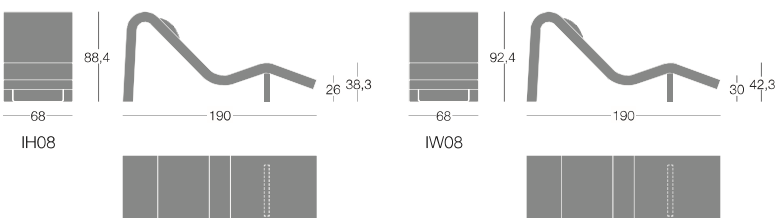

Customer's own material

For customer's own material, the form at the end of the price list shall apply, to be sent to Segis Spa with the Client's signature.

Solid fabric for 1 pc 556 cm (H.140 cm)
Upholstery in two colours:
or 1 pc seat 241 cm (H.140 cm)
lateral sides 315 cm (H.140 cm)
Poggiatesta 73 cm (H.140 cm)