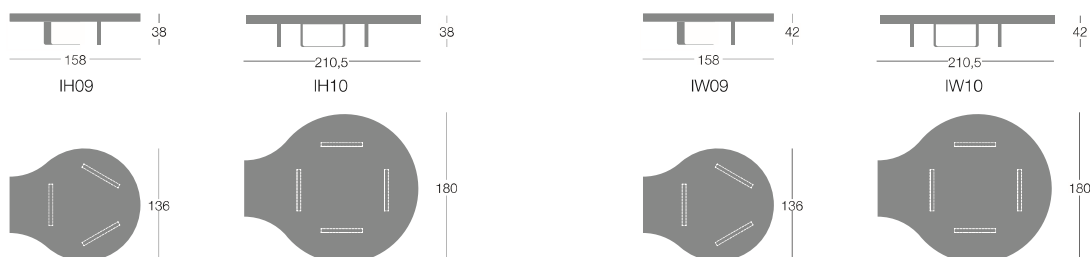

Dimensions