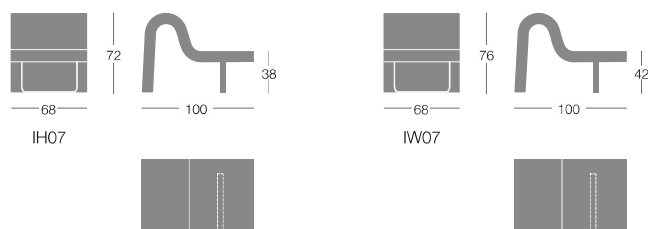

Armchair

	Article	Upholstery	pcs/dimensions volume Gross weight Product Net weight
Module N	IH07 - H. 38 cm	Gazebo	1 pc / 104x76x72 cm 0,57 m³ 39,5 Kg
	IW07 - H. 42 cm	Xtreme Plus / Magnum / Rivet / Spinning / Sprint Blazer / Bowen / Gingko / Maple / Step Melange Divina3 / Divina Melange2 / Steelcut 2 / Steelcut Trio3 C.O. faux leather / C.O.M. (solid colour)	

Finishes

Legs

Dimensions

Accessories

Ganging device, powder coated
in black 08 art. MGANH0108

Floor anchoring system with stainless steel
cover for upholstered legs) C0H50

Additional costs

Upholstery in two different materials
or two colours of the same material

Floor anchoring system (for metal leg)

Customer's own material

For customer's own material, the form at the end of the price list shall apply, to be sent to Segis Spa with the Client's signature.

Solid fabric for 1 pc 315 cm (H.140 cm)
Upholstery in two colours:
or 1 pc seat 189 cm (H.140 cm)
lateral sides 126 cm (H.140 cm)