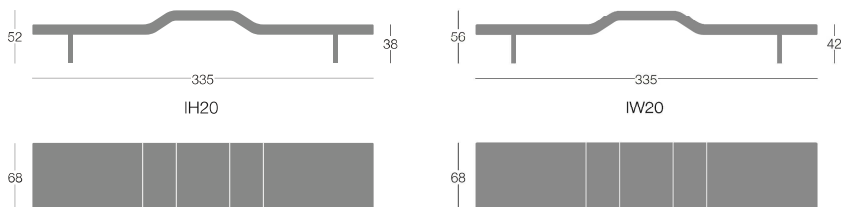

Additional costs

Upholstery in two different materials
or two colours of the same material
Floor anchoring system (per each leg)

Customer's own material

For customer's own material, the form at the end of the price list shall apply, to be sent to Segis Spa with the Client's signature.

Solid fabric for 1 pc 515 cm (H.140 cm)
Upholstery in two colours:
or 1 pc seat 515 cm (H.140 cm)
lateral sides 179 cm (H.140 cm)

Fire retardant certifications

Art. IH20 The product upholstered with Xtreme fabric and Gazebo faux-leather meets Class 1IM Standards by the Italian Minister of Interior.