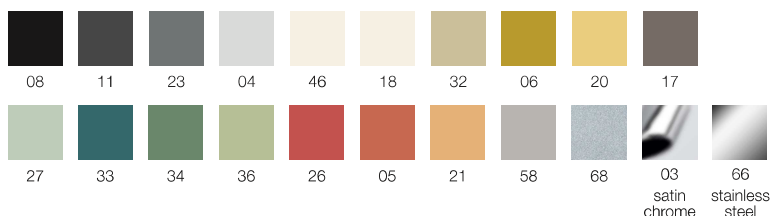

Finishes

Legs