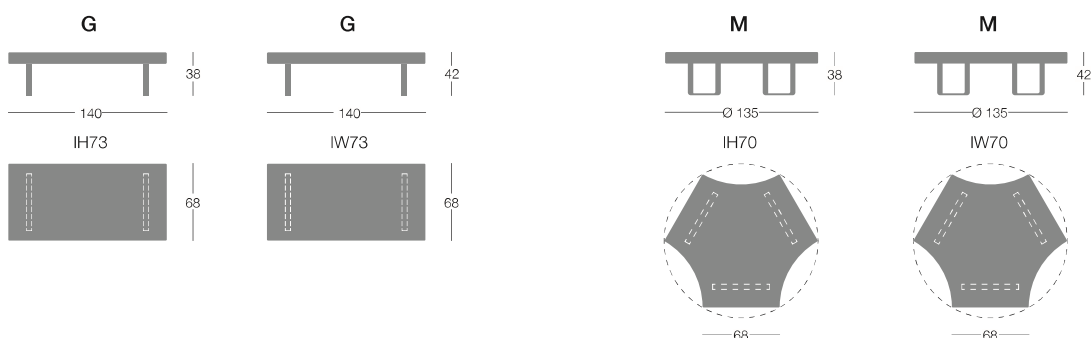

Legs

Customer's own material

For customer's own material, the form at the end of the price list shall apply, to be sent to Segis Spa with the Client's signature.

Longway G Solid fabric for 1 pc:
per 1 pc 157 cm (H.140 cm)

Dimensions

“Loop” seating element
(2 pieces linked together to be assembled)

	Article	Upholstery	pcs/dimensions volume Gross weight Product Net weight
Module L	IH74 - H. 38 cm IW74 - H. 42 cm	Gazebo Xtreme Plus / Magnum / Rivet / Spinning / Sprint Blazer / Bowen / Gingko / Maple / Step Melange Divina3 / Divina Melange2 / Steelcut 2 / Steelcut Trio3 C.O. faux leather / C.O.M. (solid colour)	1 pc / 188x88x112 cm (sono due scatole con la stessa misura) 3,7 m ³ 122 Kg