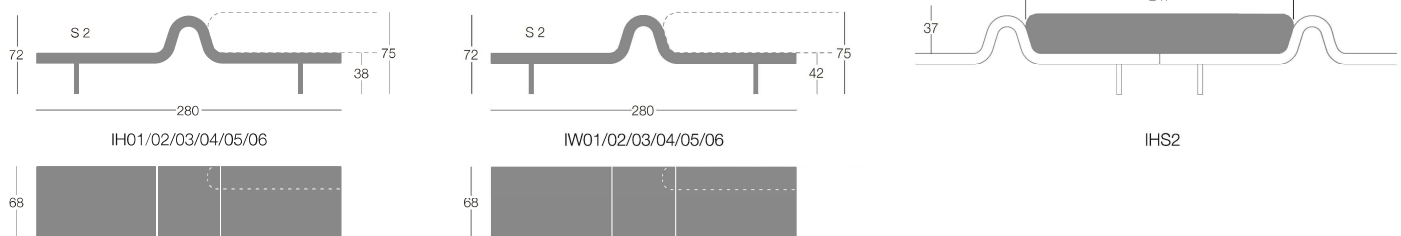

Dimensions