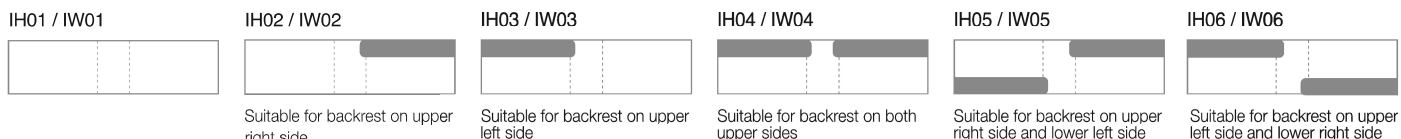

Dimensions