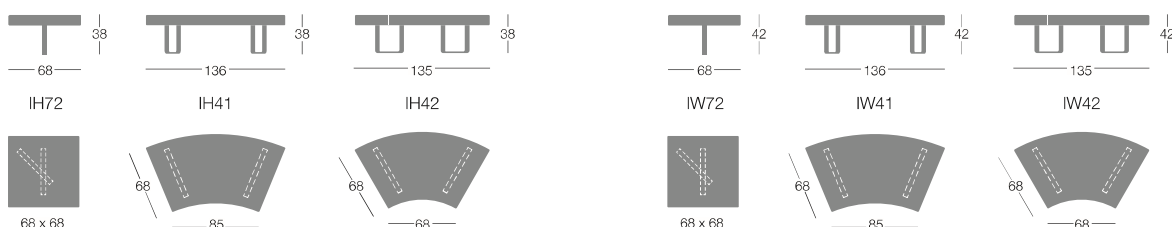

Longway D Solid fabric for 1 pc:
per 1 pc 95 cm (H.140 cm)

Upholstery in two colours:
or 1 pc seat 84 cm (H.140 cm) - lateral sides
32 cm (H.140 cm)

Longway H-I Solid fabric for 1 pc 189 cm (H.140 cm)

Upholstery in two colours:
or 1 pc seat 157 cm (H.140 cm) - lateral sides 157 cm
(H.140 cm)

Dimensions

Curved bench 90° R.110 with central arm

IH39 / IW39: self-supporting module (4 legs).

IH40 / IW40: non self-supporting module, to use only in a modular composition (2 legs).

	Article	Upholstery	pcs/dimensions volume Gross weight Product Net weight
Module E	IH39 - H. 38 cm	Gazebo	1 pc / 259x48x103 cm 1,29 m ³ 71,5 Kg 54 Kg
	IW39 - H. 42 cm	Xtreme Plus / Magnum / Rivet / Spinning / Sprint Blazer / Bowen / Gingko / Maple / Step Melange Divina3 / Divina Melange2 / Steelcut 2 / Steelcut Trio3 C.O. faux leather / C.O.M. (solid colour)	
Module E To use only in a modular composition	IH40 - H. 38 cm	Gazebo	1 pc / 259x48x103 cm 1,29 m ³ 67,5 Kg 50 Kg
	IW40 - H. 42 cm	Xtreme Plus / Magnum / Rivet / Spinning / Sprint Blazer / Bowen / Gingko / Maple / Step Melange Divina3 / Divina Melange2 / Steelcut 2 / Steelcut Trio3 C.O. faux leather / C.O.M. (solid colour)	