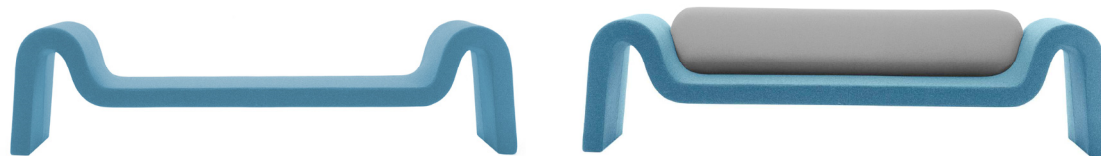

Customer's own material

For customer's own material, the form at the end of the price list shall apply, to be sent to Segis Spa with the Client's signature.

Solid fabric for 1 pc 588 cm (H.140 cm)
Upholstery in two colours: or 1 pc seat 462 cm (H.140 cm) - lateral sides 158 cm (H.140 cm)

Dimensions

Sofa bench with or without backrest

	Article	Upholstery	pcs/dimensions volume Gross weight Product Net weight
Module F	IH50 - H. 38 cm	Gazebo	1 pc / 285x77x74 cm 1,60 m ³ 82,5 Kg 74 Kg
	IW50 - H. 42 cm	Xtreme Plus / Magnum / Rivet / Spinning / Sprint Blazer / Bowen / Gingko / Maple / Step Melange Divina3 / Divina Melange2 / Steelcut 2 / Steelcut Trio3 C.O. faux leather / C.O.M. (solid colour)	
Module F with backrest	IH60 - H. 38 cm	Gazebo	1 pc / 285x80x74 cm 1,70 m ³ 100,5 Kg 87 Kg
	IW60 - H. 42 cm	Xtreme Plus / Magnum / Rivet / Spinning / Sprint Blazer / Bowen / Gingko / Maple / Step Melange Divina3 / Divina Melange2 / Steelcut 2 / Steelcut Trio3 C.O. faux leather / C.O.M. (solid colour)	