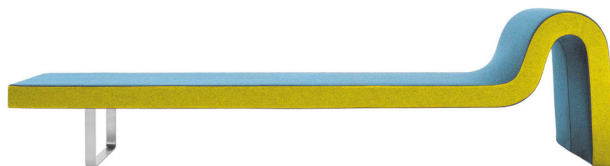

Bench with side armrest

	Article	Upholstery	pcs/dimensions volume Gross weight Product Net weight
Module C	IH30 - H. 38 cm	Gazebo	1 pc / 285x77x74 cm 1,62 m³ 71,5 Kg 63 Kg
	IW30 - H. 42 cm	Xtreme Plus / Magnum / Rivet / Spinning / Sprint Blazer / Bowen / Gingko / Maple / Step Melange Divina3 / Divina Melange2 / Steelcut 2 / Steelcut Trio3 C.O. faux leather / C.O.M. (solid colour)	

Accessories

Ganging device, powder coated
in black 08 art. MGANH0108

Floor anchoring system with stainless steel
cover (for upholstered legs) C0H50

Additional costs

Upholstery in two different materials
or two colours of the same material

Floor anchoring system (for metal leg)