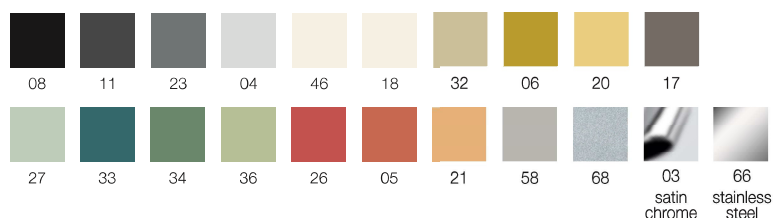

Additional costs

Upholstery in two different materials
or two colours of the same material

Accessories

Floor anchoring system with stainless steel
cover for upholstered legs) C0H50

Finishes

Legs

Dimensions

Customer's own material