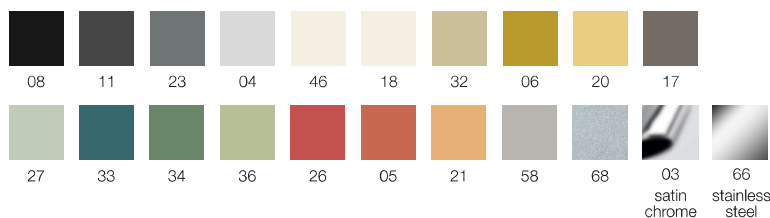

Finishes

Legs