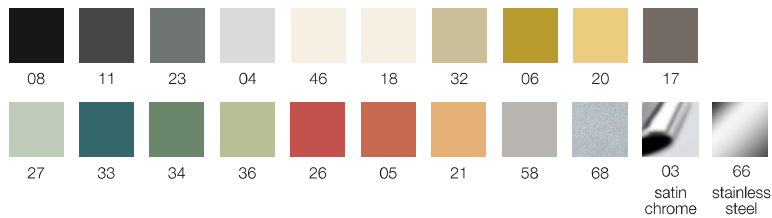

Finishes

Legs