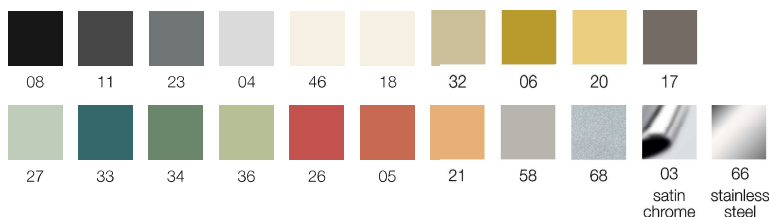

Finishes

Legs