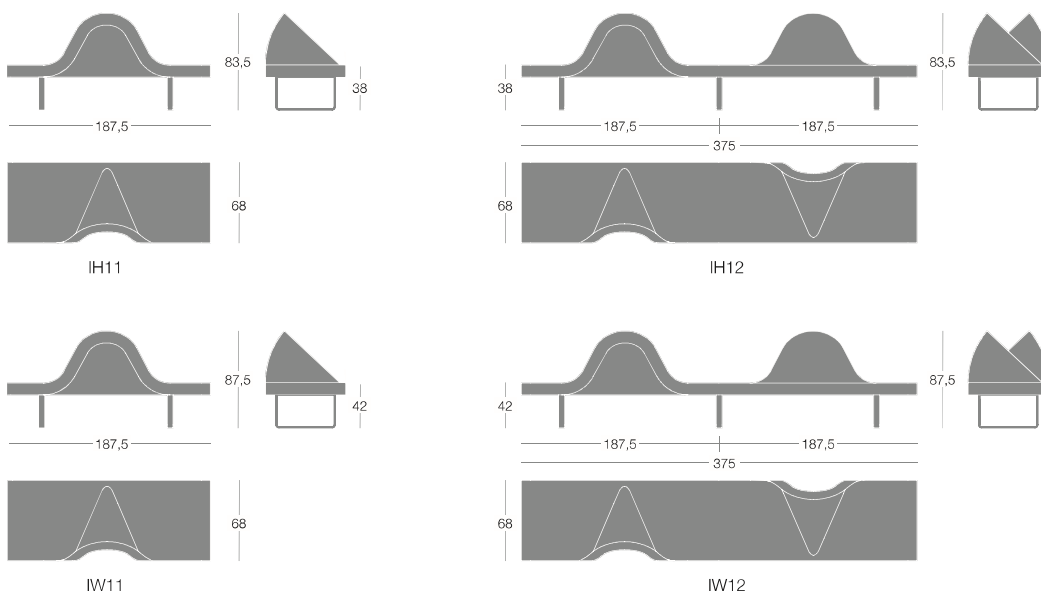

Dimensions