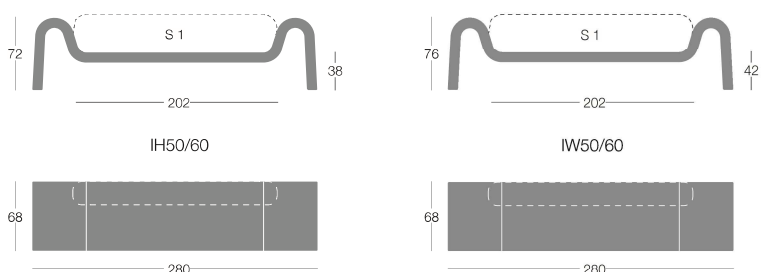

Dimensions

Customer's own material

For customer's own material, the form at the end of the price list shall apply, to be sent to Segis Spa with the Client's signature.

Longway F Solid fabric for 1 pc: 777 cm (H.140 cm)
Upholstery in two colours: or 1 pc seat 756 cm (H.140 cm) -
lateral sides 262 cm (H.140 cm)

Backrest: solid fabric for 1 pc. backrest 225 cm (width 140 cm)

Resistance tests

ANSI-BIFMA 5.4 - 2005/13 - seating durability - cyclic
ANSI-BIFMA 5.4 - 2005/12 - arm durability - cyclic
ANSI-BIFMA 5.4 - 2005/15 - structural durability - cyclic Test
ANSI-BIFMA 5.4 - 2005/10 - arm strength - vertical, static Test
ANSI-BIFMA 5.4 - 2005/14 - drop test - dynamic
ANSI-BIFMA 5.4 - 2005/17 - leg strength - front & side application
ANSI-BIFMA 5.1 - 2005/18 - unit drop test - dynamic
ANSI-BIFMA 5.4 - 2005/22 - stability