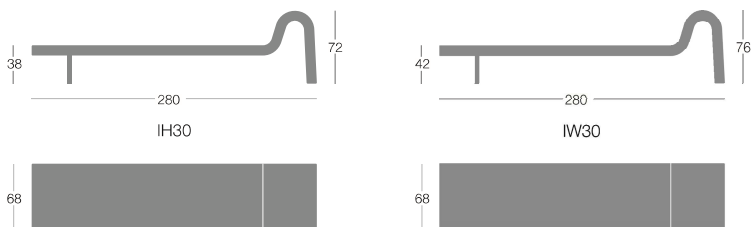

Customer's own material

For customer's own material, the form at the end of the price list shall apply, to be sent to Segis Spa with the Client's signature.

Solid fabric for 1 pc 693 cm (H.140 cm)

Upholstery in two colours:
or 1 pc seat 683 cm (H.140 cm)
lateral sides 315 cm (H.140 cm)

Fire retardant certifications

Art. IH30 The product upholstered with Xtreme fabric and Gazebo faux-leather meets Class 1IM Standards by the Italian Minister of Interior.