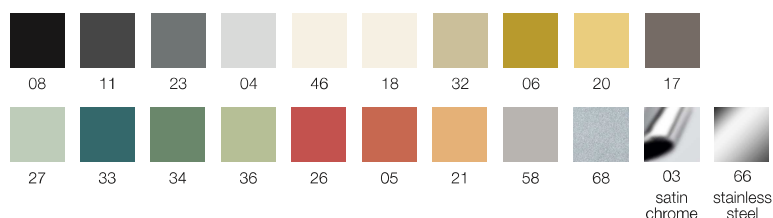

Armchair

	Article	Upholstery	pcs/dimensions volume Gross weight Product Net weight
Module N	IH07 - H. 38 cm	Gazebo	1 pc / 104x76x72 cm 0,57 m³ 39,5 Kg
	IW07 - H. 42 cm	Xtreme Plus / Magnum / Rivet / Spinning / Sprint Blazer / Bowen / Gingko / Maple / Step Melange Divina3 / Divina Melange2 / Steelcut 2 / Steelcut Trio3 C.O. faux leather / C.O.M. (solid colour)	

Finishes

Legs

Dimensions