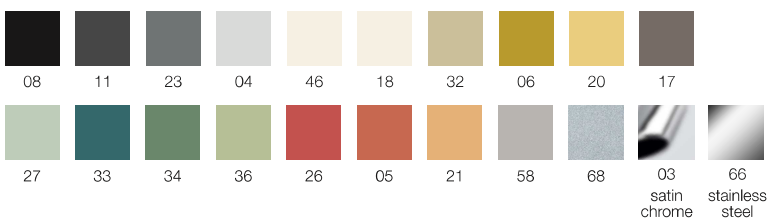

Finishes

Legs

Dimensions

Customer's own material

For customer's own material, the form at the end of the price list shall apply, to be sent to Segis Spa with the Client's signature.

Solid fabric for 1 pc 556 cm (H.140 cm)
Upholstery in two colours:
or 1 pc seat 241 cm (H.140 cm)
lateral sides 315 cm (H.140 cm)
Poggiatesta 73 cm (H.140 cm)