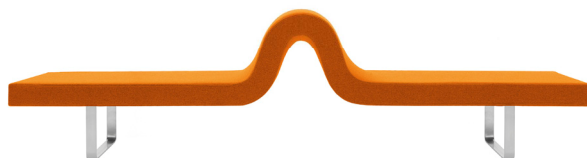

room, shopping centers, airports, hotels, showrooms. Longway® is also suitable for semi-public spaces as stay, relax and informal meeting area.

The large plan is suspended between floor armrests or on brushed stainless steel legs, powder coated or satin chromed steel legs. The internal frame is constructed of steel and upholstery of different densities of non-deformable polyurethane foam, lining of polyester padding.

088 - 650 12 34

Bench with central armrest
with or without backrest, with the possibility to assemble in different way.

	Article	Upholstery	pcs/dimensions volume Gross weight Product Net weight
Module A	IH01 - H. 38 cm	Gazebo	1 pc / 285x48x74 cm 1,01 m ³ 74 Kg 65 Kg
	IW01 - H. 42 cm	Xtreme Plus / Magnum / Rivet / Spinning / Sprint Blazer / Bowen / Gingko / Maple / Step Melange Divina3 / Divina Melange2 / Steelcut 2 / Steelcut Trio3 C.O. faux leather / C.O.M. (solid colour)	
S2 backrest for Longway A	IHS2	Gazebo Xtreme Plus / Magnum / Rivet / Spinning / Sprint Blazer / Bowen / Gingko / Maple / Step Melange Divina3 / Divina Melange2 / Steelcut 2 / Steelcut Trio3 C.O. faux leather / C.O.M. (solid colour)	1 pc / 249x28x49 cm 0,34 m ³ 24 Kg 22 Kg