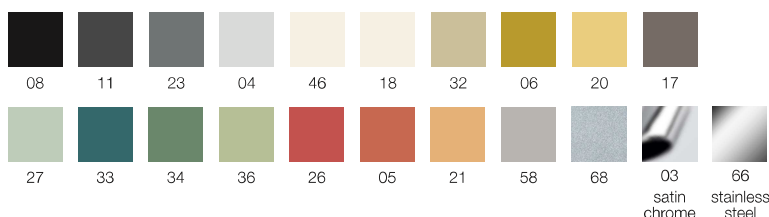

Rectangular bench

Bench or joining element, to be used alone or in a modular composition.

Hexagonal bench

Bench or joining element, to be used alone or in a modular composition.

	Article	Upholstery	pcs/dimensions volume Gross weight Product Net weight
Module G	IH73 - H. 38 cm	Gazebo	1 pc / 144x18x74 cm 0,19 m³ 28 Kg 24 Kg
	IW73 - H. 42 cm	Xtreme Plus / Magnum / Rivet / Spinning / Sprint Blazer / Bowen / Gingko / Maple / Step Melange Divina3 / Divina Melange2 / Steelcut 2 / Steelcut Trio3 C.O. faux leather / C.O.M. (solid colour)	
Module M	IH70 - H. 38 cm	Gazebo	1 pc / 138x18x119 cm 0,29 m³ 34 Kg 28,5 Kg
	IW70 - H. 42 cm	Xtreme Plus / Magnum / Rivet / Spinning / Sprint Blazer / Bowen / Gingko / Maple / Step Melange Divina3 / Divina Melange2 / Steelcut 2 / Steelcut Trio3 C.O. faux leather / C.O.M. (solid colour)	

Accessories

Ganging device, powder coated
in black 08 art. MGANH0108

Additional costs

Upholstery in two different materials
or two colours of the same material

Floor anchoring system (per each leg)

Finishes

Legs