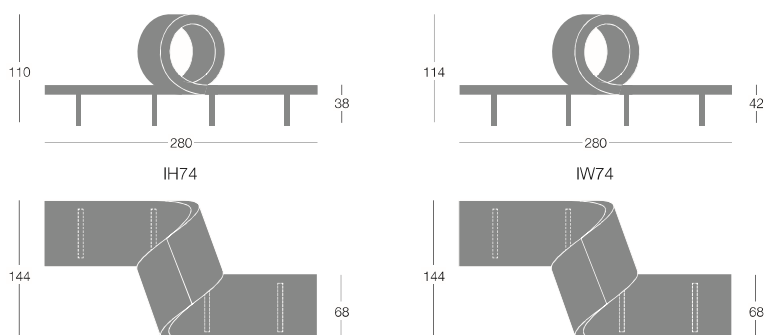

Dimensions

Accessories

Ganging device, powder coated
in black 08 art. MGANH0108

Additional costs

Upholstery in two different materials
or two colours of the same material
Floor anchoring system (per each leg)

Customer's own material

For customer's own material, the form at the end of the price list shall apply, to be sent to Segis Spa with the Client's signature.

Solid fabric for 1 pc 892 cm (H.140 cm)
Upholstery in two colours: or 1 pc seat 609 cm (H.140 cm)
lateral sides 283 cm (H.140 cm)