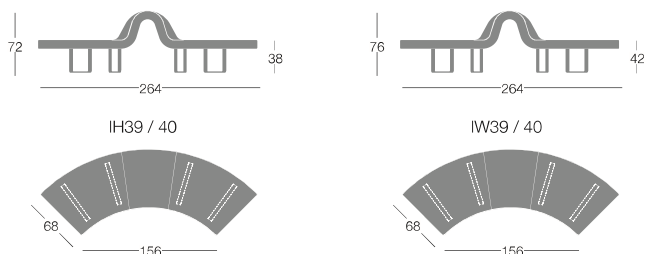

Dimensions

Curved bench 90° R.110 with central arm

IH39 / IW39: self-supporting module (4 legs).

IH40 / IW40: non self-supporting module, to use only in a modular composition (2 legs).

	Article	Upholstery	pcs/dimensions volume Gross weight Product Net weight
Module E	IH39 - H. 38 cm	Gazebo	1 pc / 259x48x103 cm 1,29 m ³ 71,5 Kg 54 Kg
	IW39 - H. 42 cm	Xtreme Plus / Magnum / Rivet / Spinning / Sprint Blazer / Bowen / Gingko / Maple / Step Melange Divina3 / Divina Melange2 / Steelcut 2 / Steelcut Trio3 C.O. faux leather / C.O.M. (solid colour)	
Module E To use only in a modular composition	IH40 - H. 38 cm	Gazebo	1 pc / 259x48x103 cm 1,29 m ³ 67,5 Kg 50 Kg
	IW40 - H. 42 cm	Xtreme Plus / Magnum / Rivet / Spinning / Sprint Blazer / Bowen / Gingko / Maple / Step Melange Divina3 / Divina Melange2 / Steelcut 2 / Steelcut Trio3 C.O. faux leather / C.O.M. (solid colour)	

Dimensions

Sofa bench with or without backrest

	Article	Upholstery	pcs/dimensions volume Gross weight Product Net weight
Module F	IH50 - H. 38 cm	Gazebo	1 pc / 285x77x74 cm 1,60 m ³ 82,5 Kg 74 Kg
	IW50 - H. 42 cm	Xtreme Plus / Magnum / Rivet / Spinning / Sprint Blazer / Bowen / Gingko / Maple / Step Melange Divina3 / Divina Melange2 / Steelcut 2 / Steelcut Trio3 C.O. faux leather / C.O.M. (solid colour)	
Module F with backrest	IH60 - H. 38 cm	Gazebo	1 pc / 285x80x74 cm 1,70 m ³ 100,5 Kg 87 Kg
	IW60 - H. 42 cm	Xtreme Plus / Magnum / Rivet / Spinning / Sprint Blazer / Bowen / Gingko / Maple / Step Melange Divina3 / Divina Melange2 / Steelcut 2 / Steelcut Trio3 C.O. faux leather / C.O.M. (solid colour)	