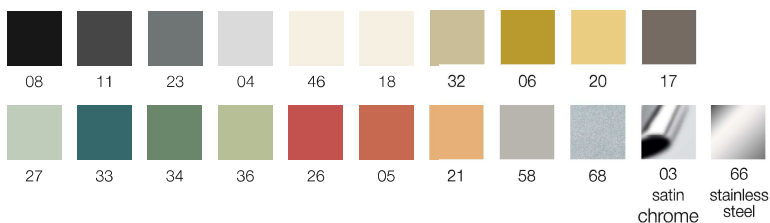

Finishes

Legs

Dimensions