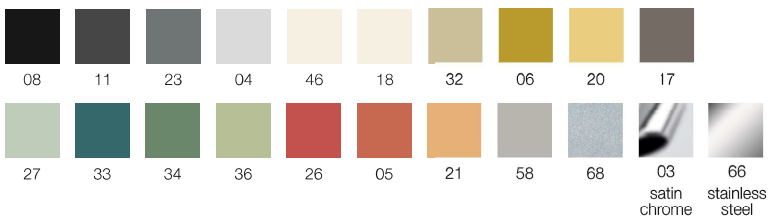

Finishes

Legs

Dimensions