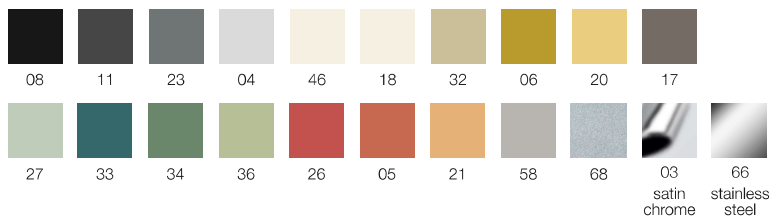

LONGWAY® - Q / R

Bartoli Design / 2007

	Article	Upholstery	pcs/dimensions volume Gross weight Product Net weight
Module Q	IH09 - H. 38 cm	Gazebo Xtreme Plus / Magnum / Rivet / Spinning / Sprint Blazer / Bowen / Gingko / Maple / Step Melange Divina3 / Divina Melange2 / Steelcut 2 / Steelcut Trio3 C.O. faux leather / C.O.M. (solid colour)	1 pc / 142x20x164 cm 0,46 m³ 49 Kg
	IW09 - H. 42 cm		
Module R	IH10 - H. 38 cm	Gazebo Xtreme Plus / Magnum / Rivet / Spinning / Sprint Blazer / Bowen / Gingko / Maple / Step Melange Divina3 / Divina Melange2 / Steelcut 2 / Steelcut Trio3 C.O. faux leather / C.O.M. (solid colour)	1 pc / 184x20x212 cm 0,78 m³ 64 Kg
	IW10 - H. 42 cm		

Accessories

Ganging device, powder coated
in black 08 art. MGANH0108

Additional costs

Upholstery in two different materials
or two colours of the same material
Floor anchoring system (per each leg)

Finishes

Legs