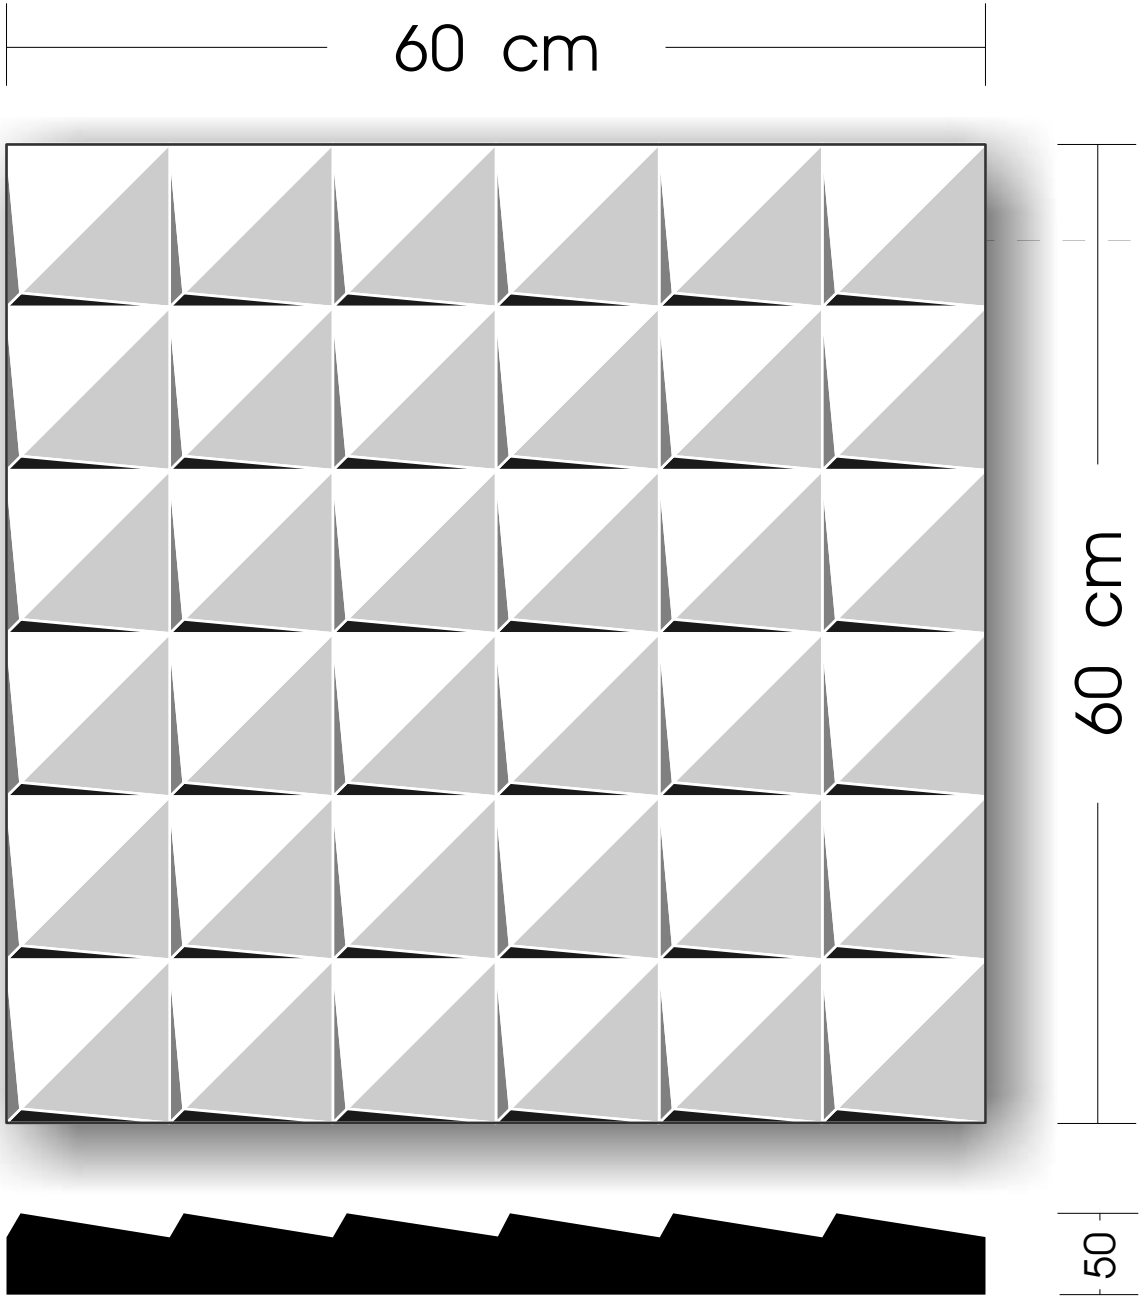

WALLSTIX

SMALL LOW

TURTLE

File : fk10_wallstix_models_a
Product : Acoustic Panel
Name : "TURTLE SMALL LOW"
Design : Frederik van Heereveld