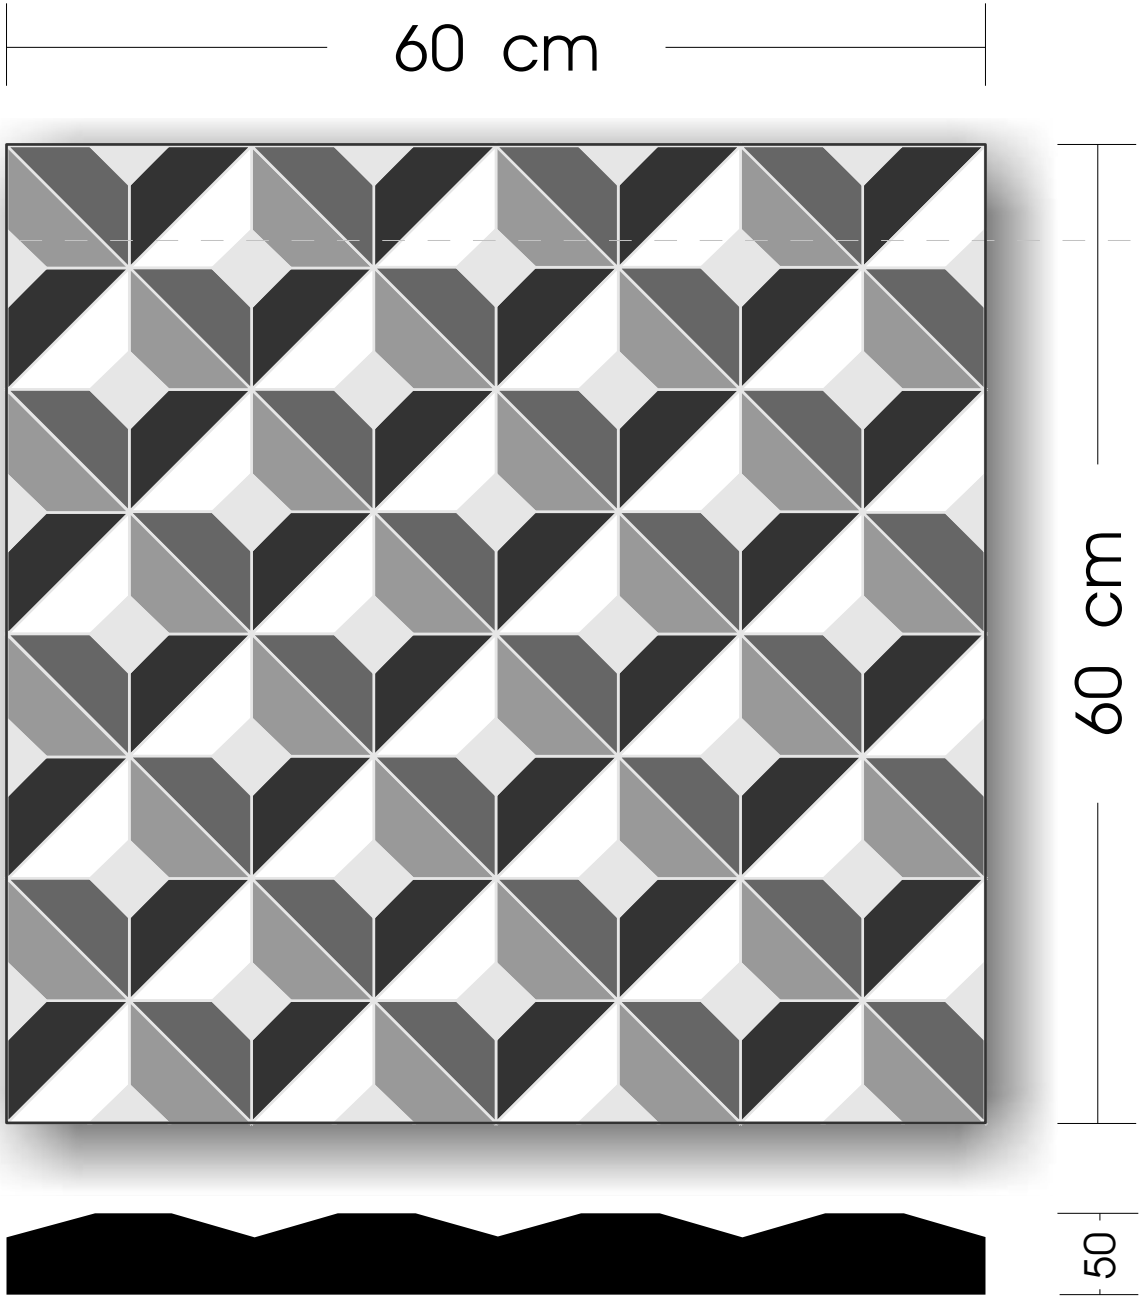

WALLSTIX

MEDIUM LOW

DIAMONDS

File : fk10_wallstix_models_a
Product : Acoustic Panel
Name : "DIAMONDS MEDIUM LOW"
Design : Frederik van Heereveld