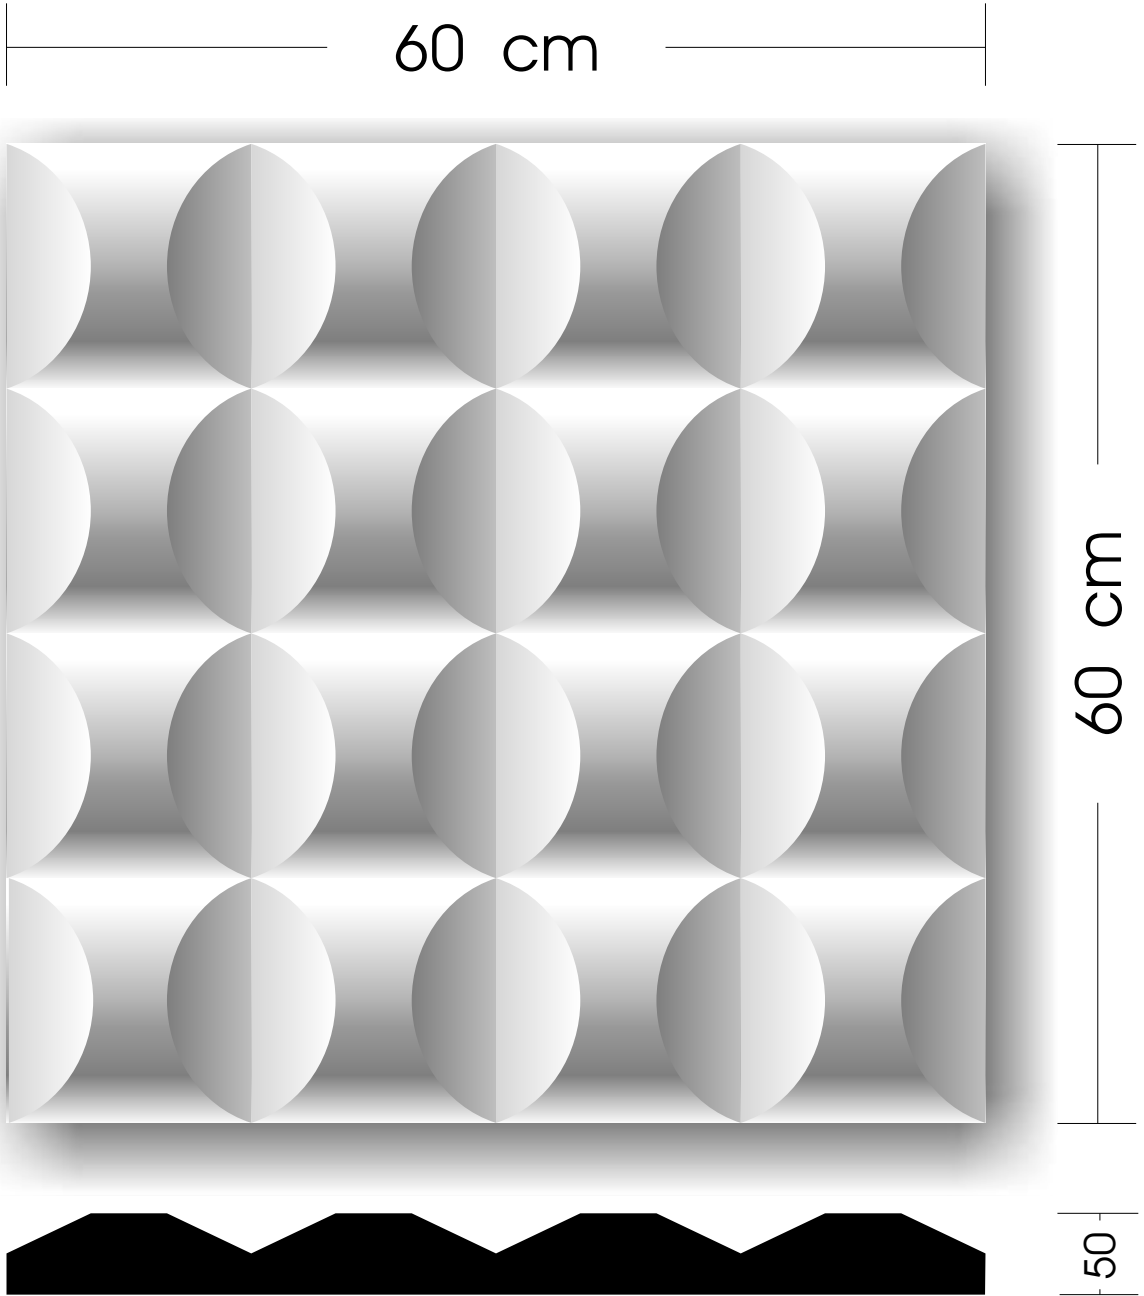

WALLSTIX

MEDIUM LOW

BOLLY

File : fk10_wallstix_models_a
Product : Acoustic Panel
Name : "TURTLE BOLLY MEDIUM LOW"
Design : Frederik van Heereveld