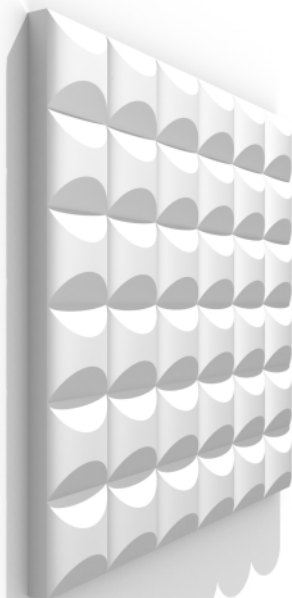

WALLSTIX

BOLLY