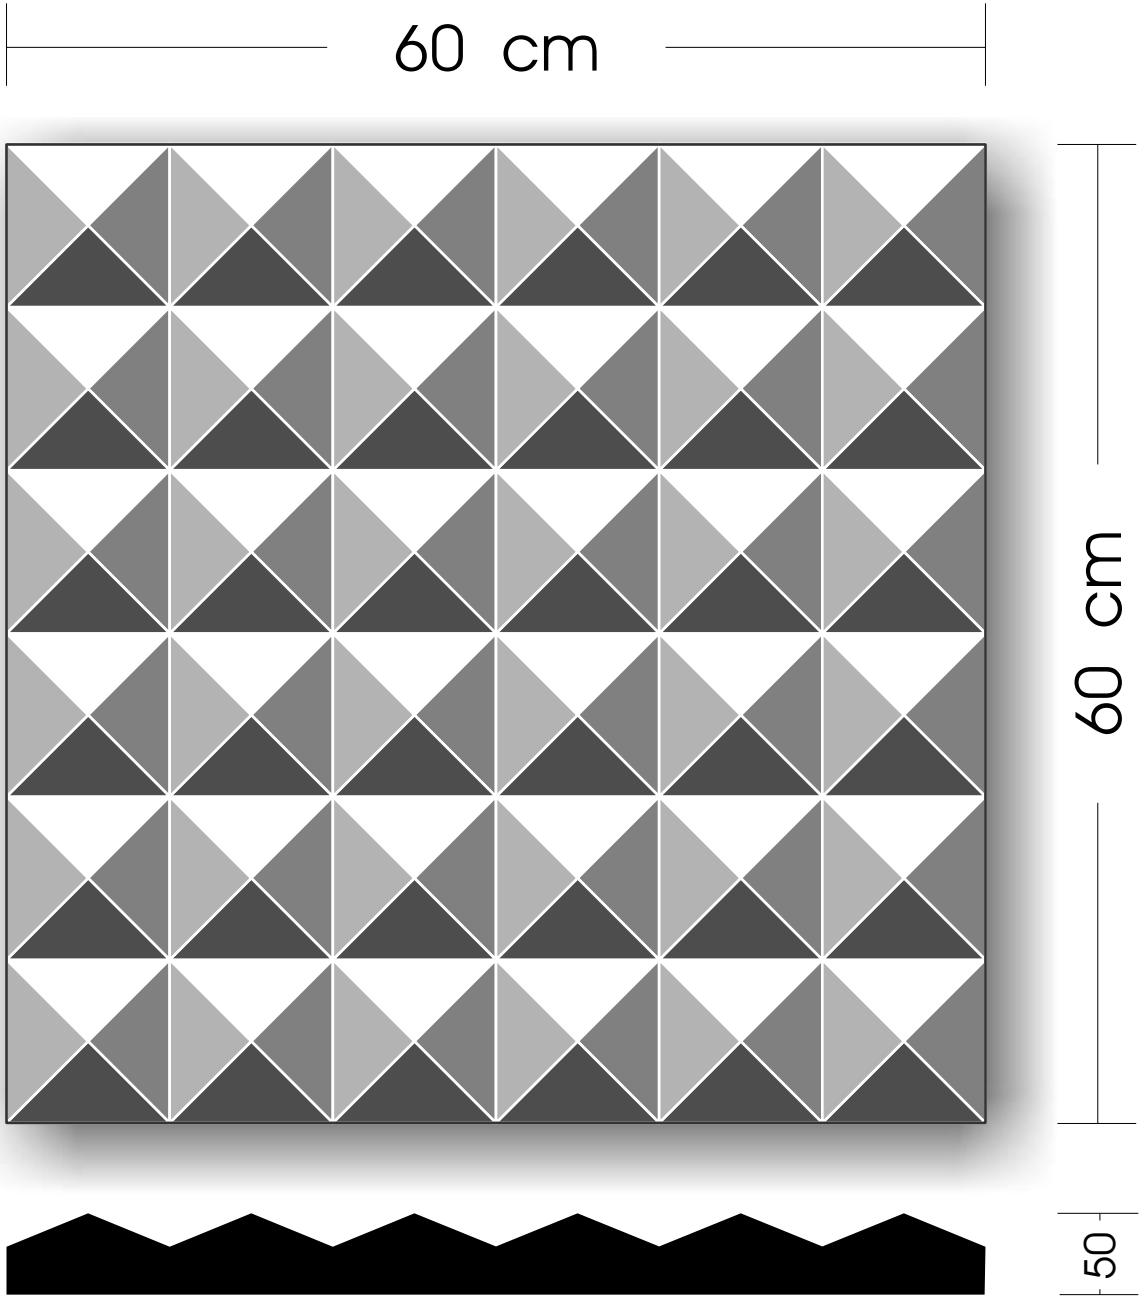

WALLSTIX

SMALL LOW

PYRAMID

File : fk10_wallstix_models_a

Product : Acoustic Panel

Name : "TURTLE PYRAMID SMALL LOW

Design : Frederik van Heereveld