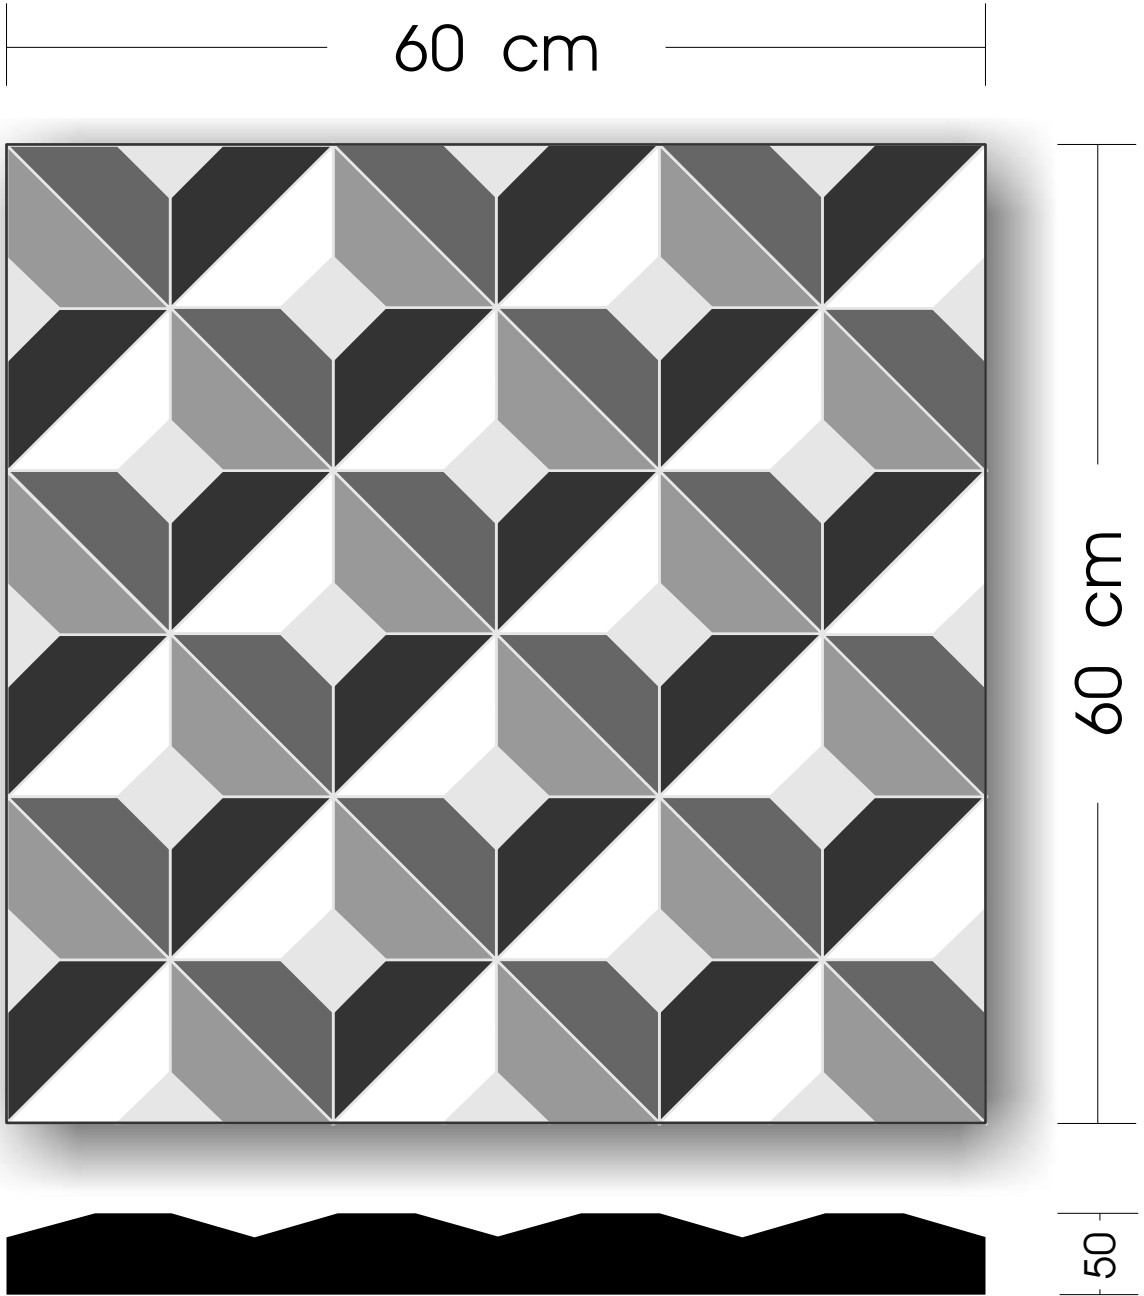

WALLSTIX

LARGE LOW
DIAMONDS

File : fk10_wallstix_models_a
Product : Acoustic Panel
Name : "DIAMONDS LARGE LOW"
Design : Frederik van Heereveld