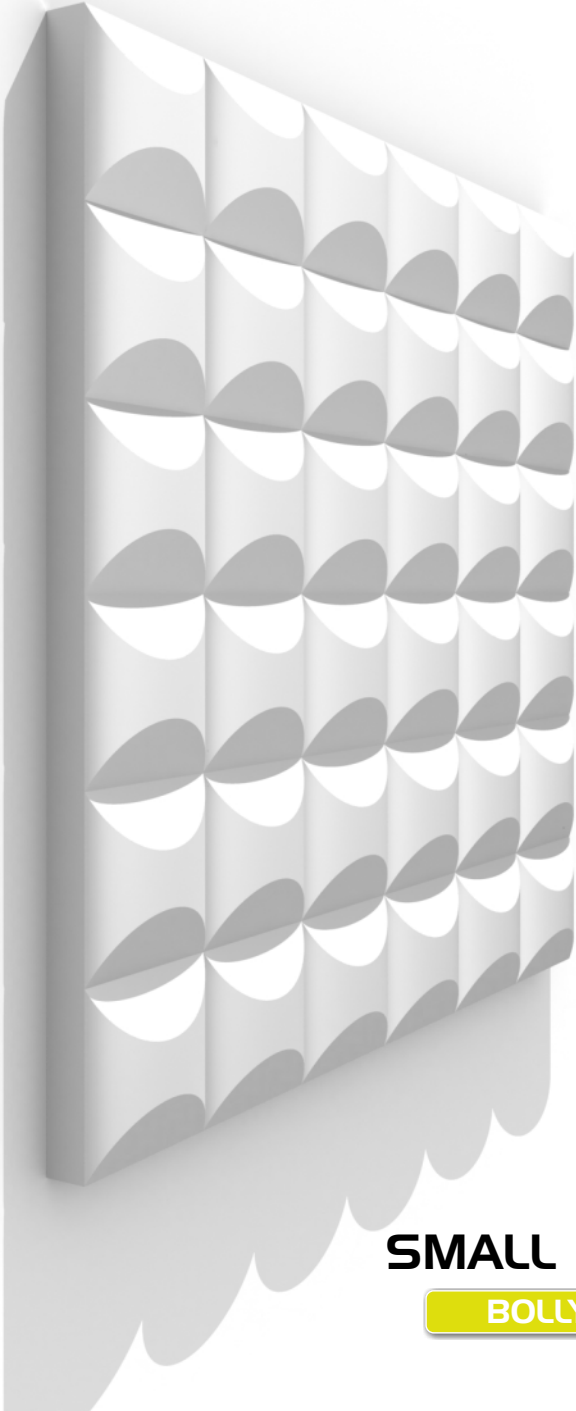

WALLSTIX

MEDIUM LOW

KNOBS

File : fk10_wallstix_models_a
Product : Acoustic Panel
Name : "TURTLE KNOBS MEDIUM LOW"
Design : Frederik van Heereveld

WALLSTIX

BOLLY

SMALL LOW

BOLLY