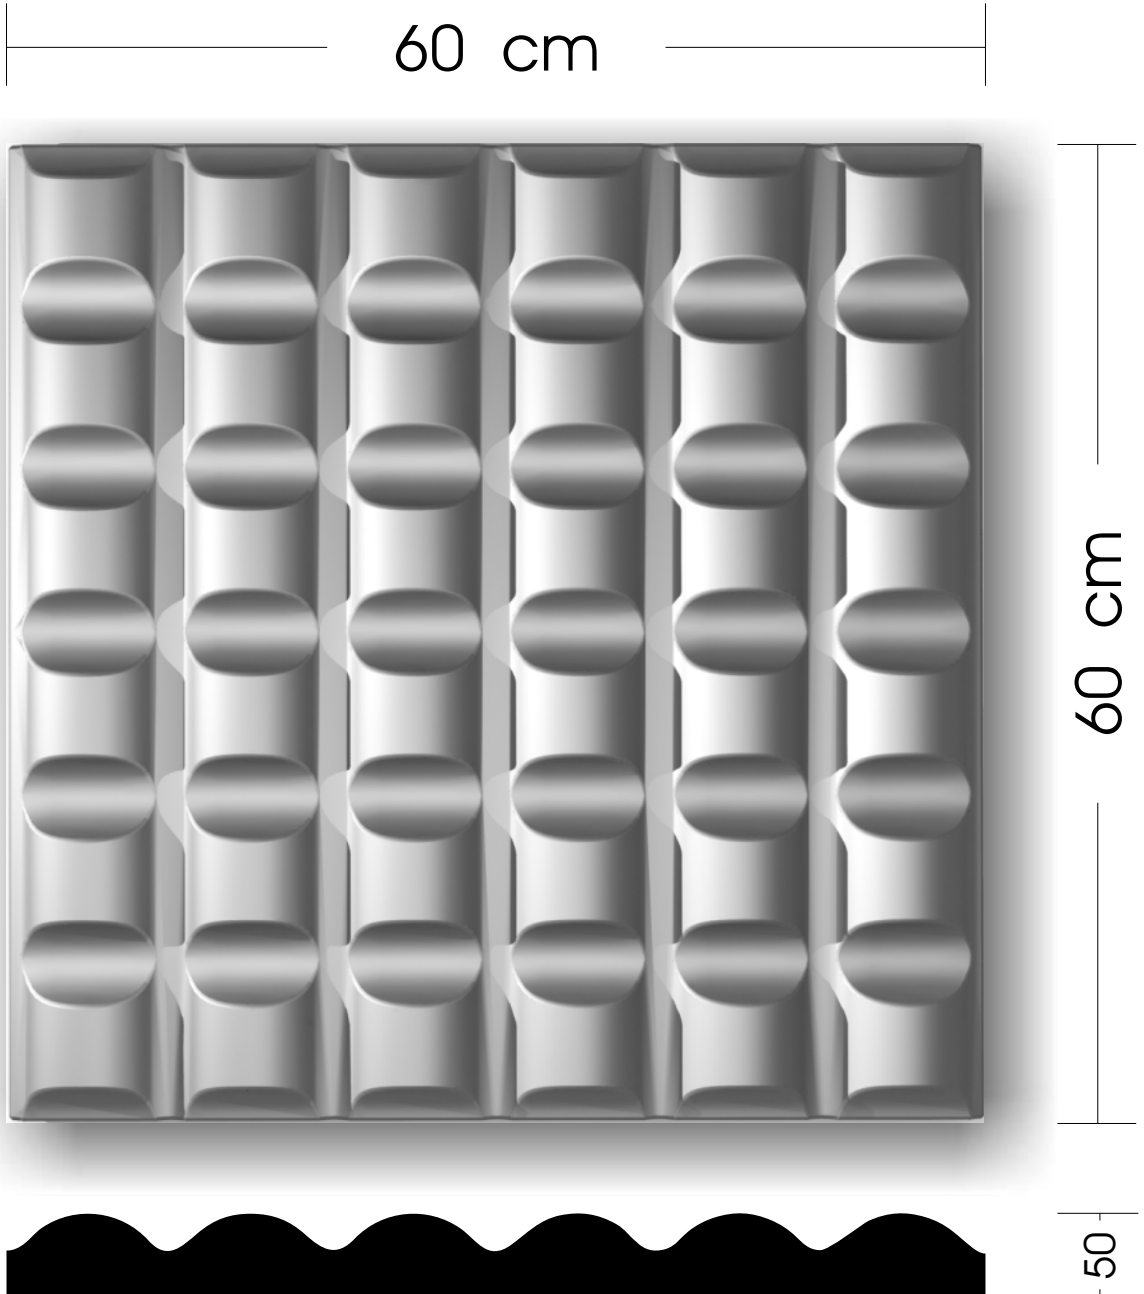

WALLSTIX

MEDIUM LOW

KNOBS

File : fk10_wallstix_models_a
Product : Acoustic Panel
Name : "TURTLE KNOBS MEDIUM LOW"
Design : Frederik van Heereveld