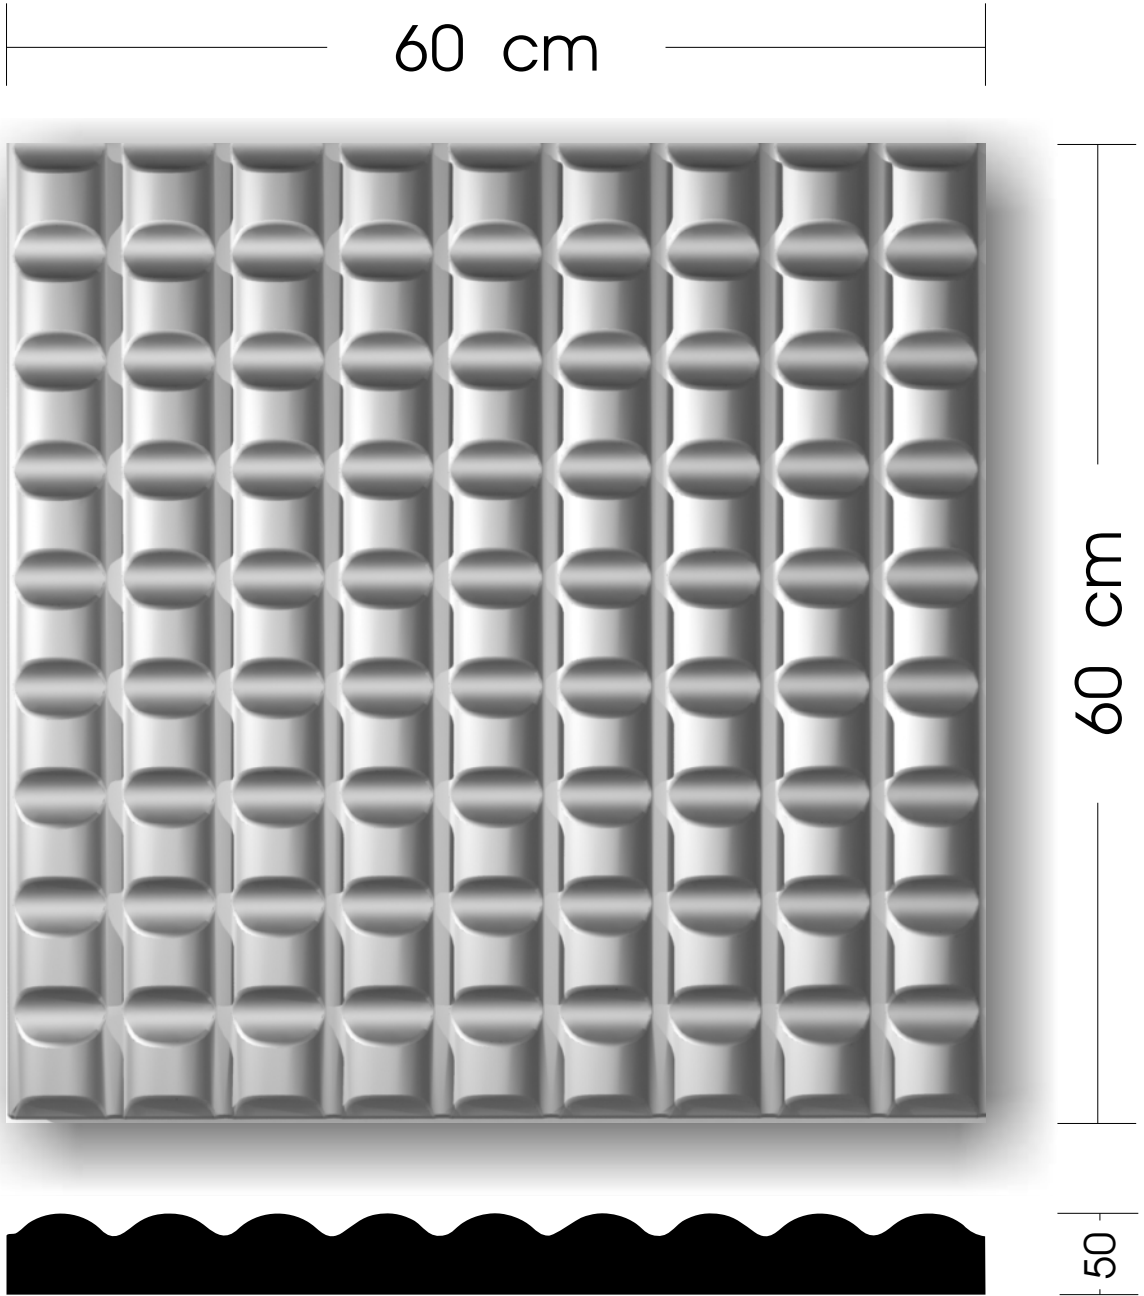

WALLSTIX

SMALL LOW

KNOBS

File : fk10_wallstix_models_a
Product : Acoustic Panel
Name : "TURTLE KNOBS SMALL LOW"
Design : Frederik van Heereveld