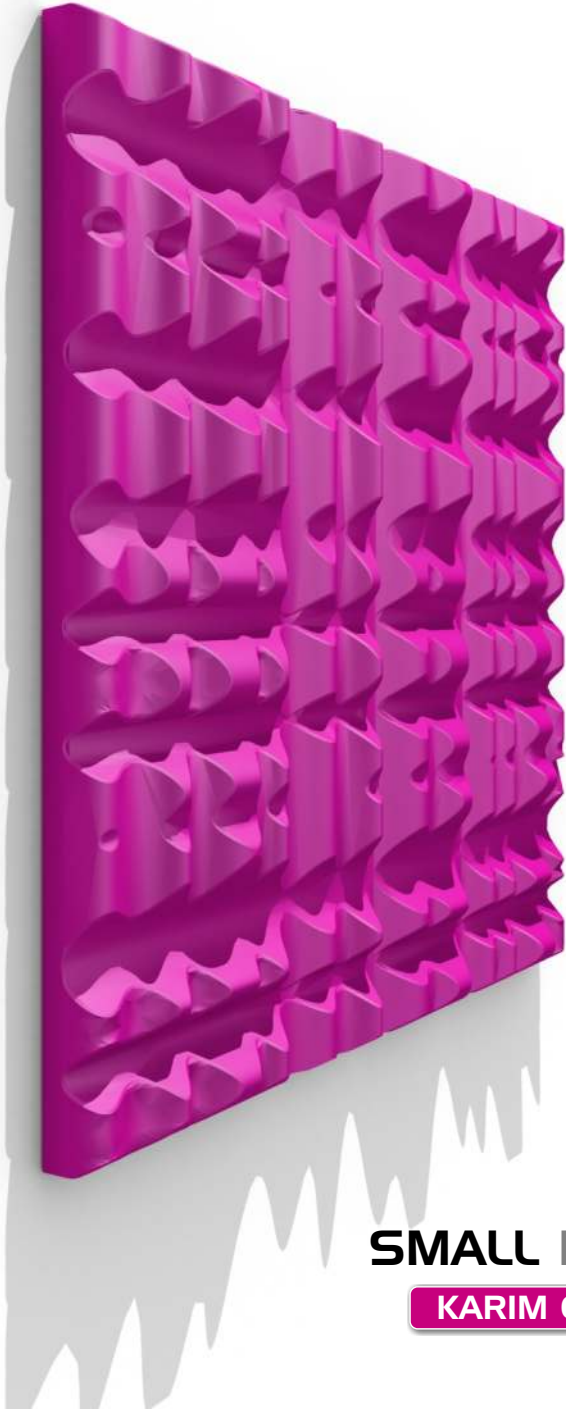

WALLSTIX

X-LARGE LOW

BOLLY

File : fk10_wallstix_models_a
Product : Acoustic Panel
Name : "TURTLE BOLLY LARGE LOW"
Design : Frederik van Heereveld

WALLSTIX

KARIM

SMALL HIGH

KARIM 03