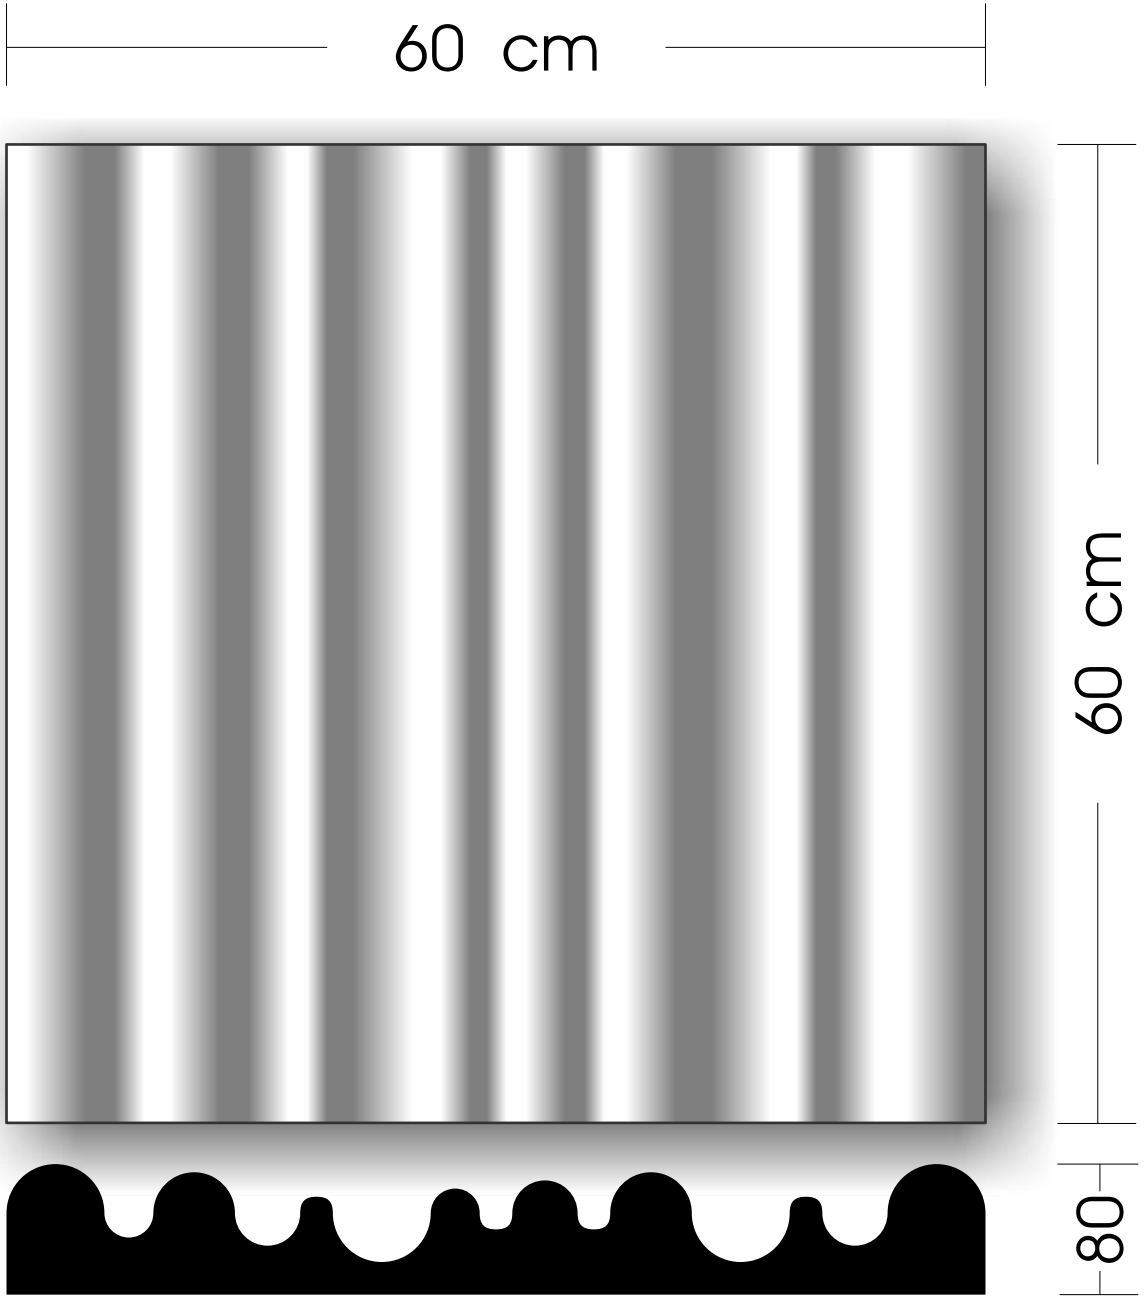

WALLSTIX

HIGH

WAVY

File : fk10_wallstix_models_a
Product : Acoustic Panel
Name : "TURTLE WAVY HIGH"
Design : Frederik van Heereveld