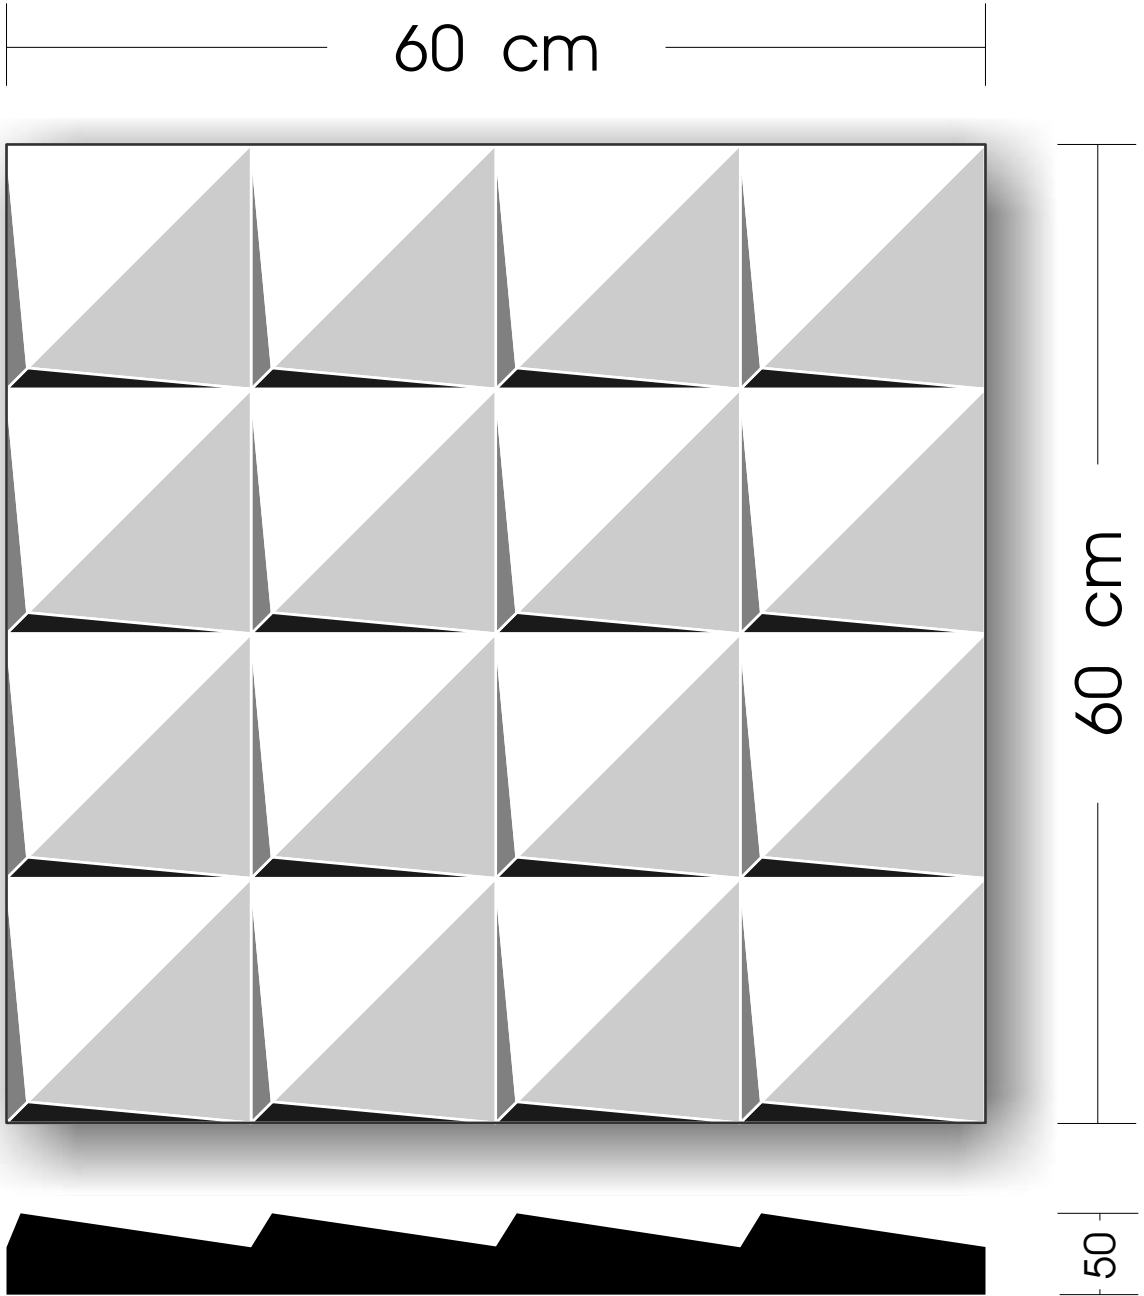

WALLSTIX

MEDIUM LOW

TURTLE

File : fk10_wallstix_models_a
Product : Acoustic Panel
Name : "TURTLE MEDIUM LOW"
Design : Frederik van Heereveld