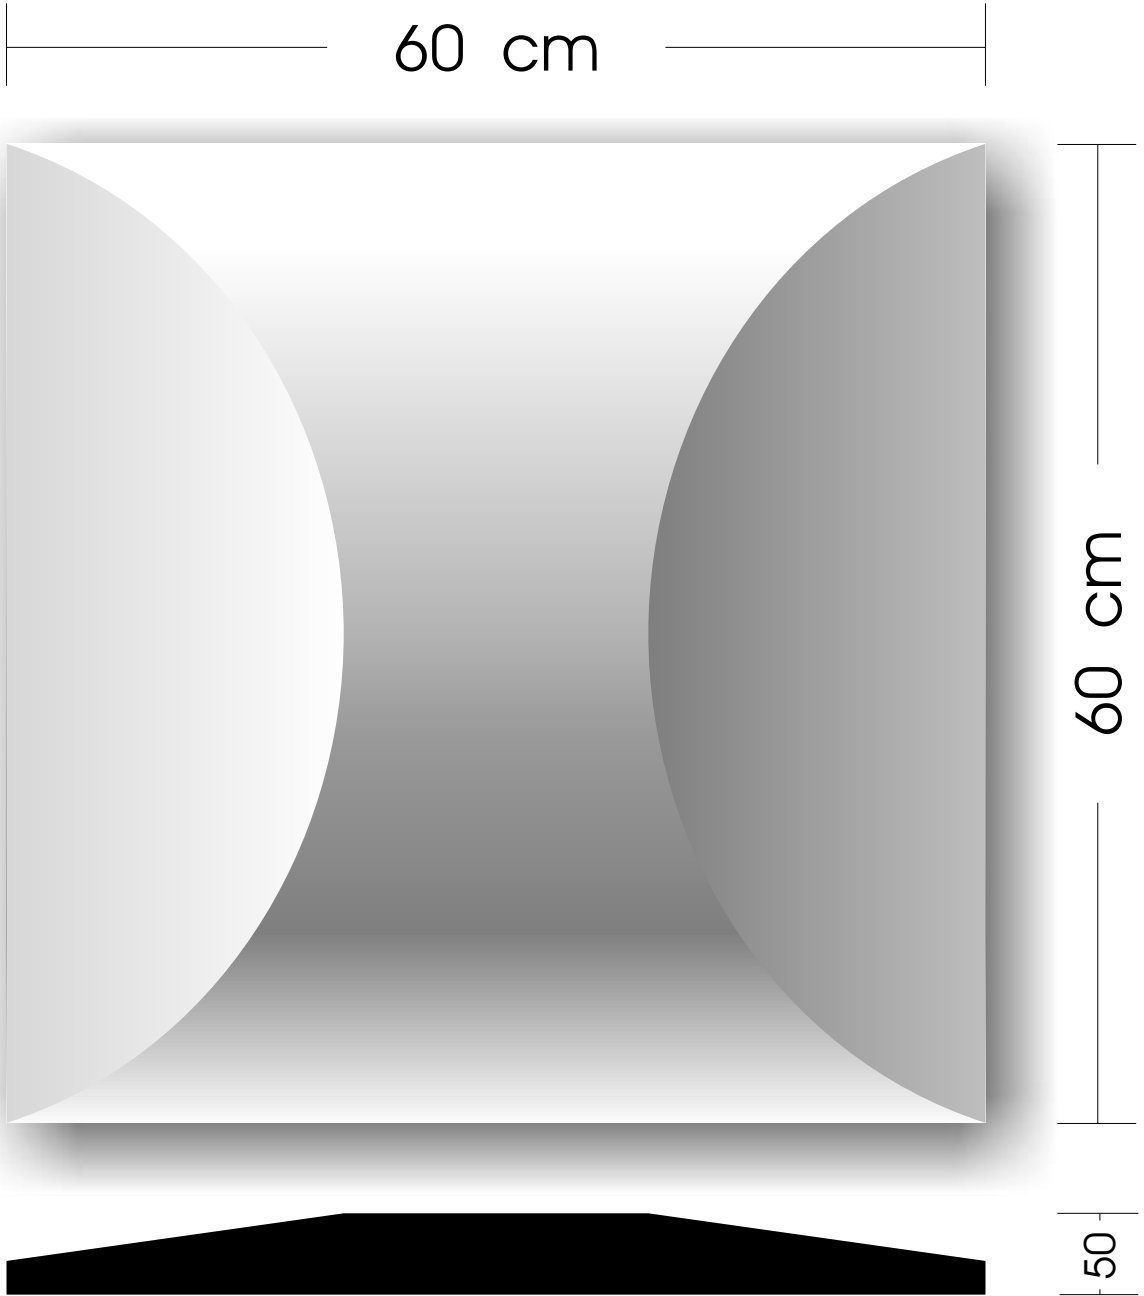

WALLSTIX

X-LARGE LOW

BOLLY

File : fk10_wallstix_models_a
Product : Acoustic Panel
Name : "TURTLE BOLLY LARGE LOW"
Design : Frederik van Heereveld