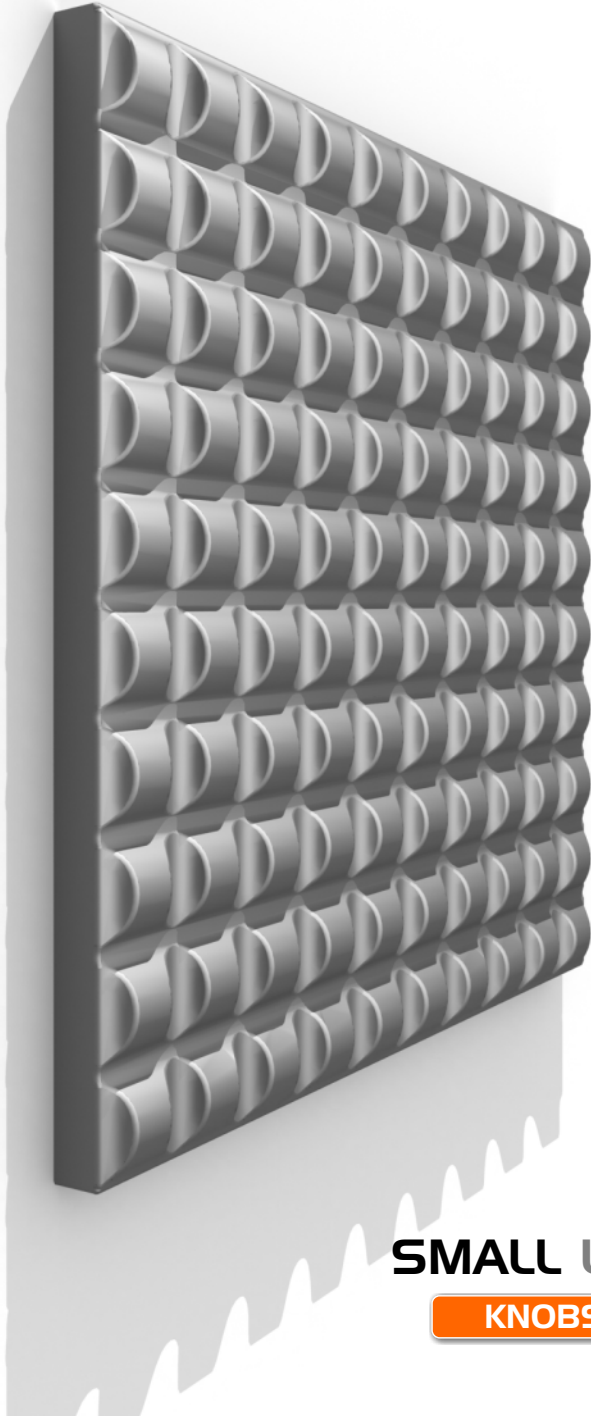

WALLSTIX

HIGH

WAVY

File : fk10_wallstix_models_a
Product : Acoustic Panel
Name : "TURTLE WAVY HIGH"
Design : Frederik van Heereveld

KNOBS

WALLSTIX

SMALL LOW

KNOBS