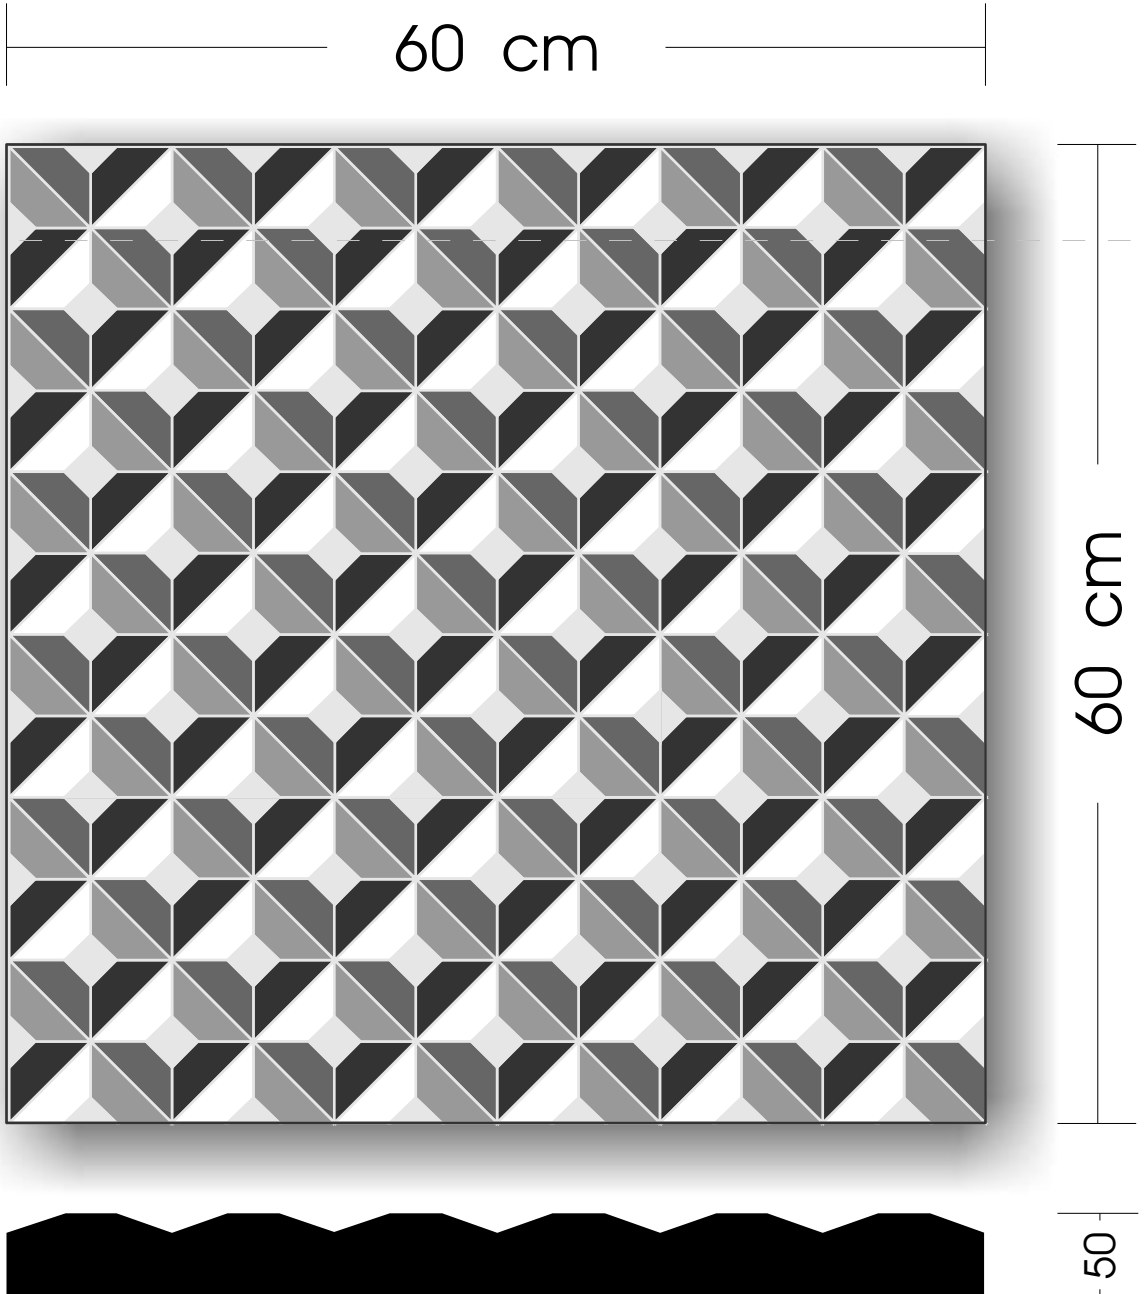

WALLSTIX

SMALL LOW

DIAMONDS

File : fk10_wallstix_models_a
Product : Acoustic Panel
Name : "DIAMONDS SMALL LOW"
Design : Frederik van Heereveld