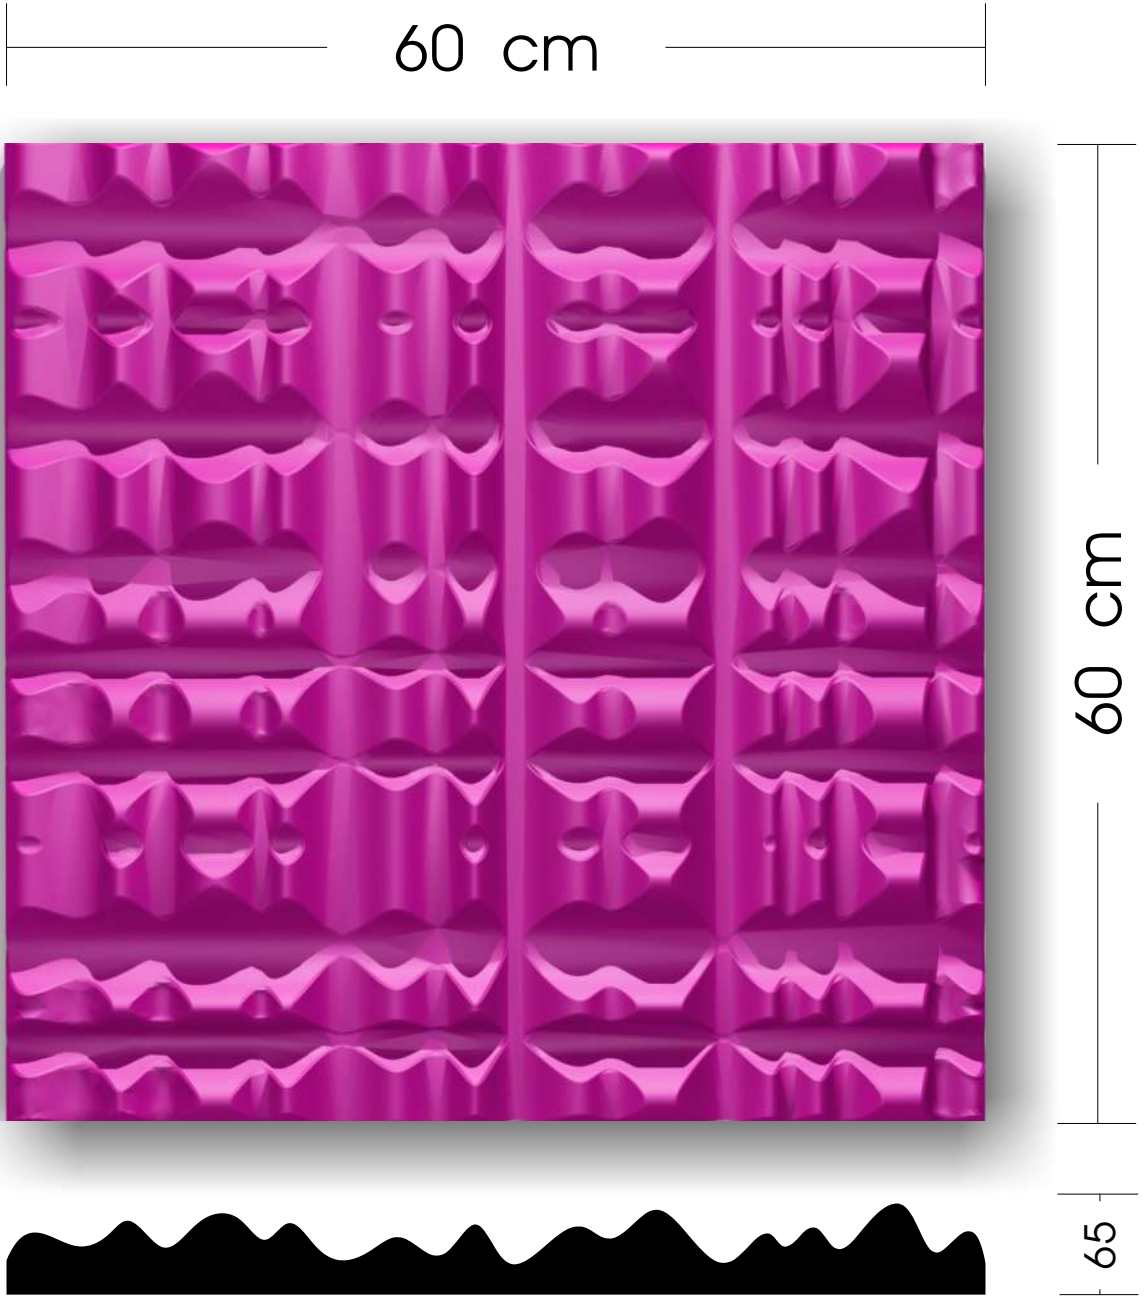

WALLSTIX

SMALL HIGH

KARIM 03

File : fk10_wallstix_models_a
Product : Acoustic Panel
Name : "KARIM 03"
Design : Karim Rashid