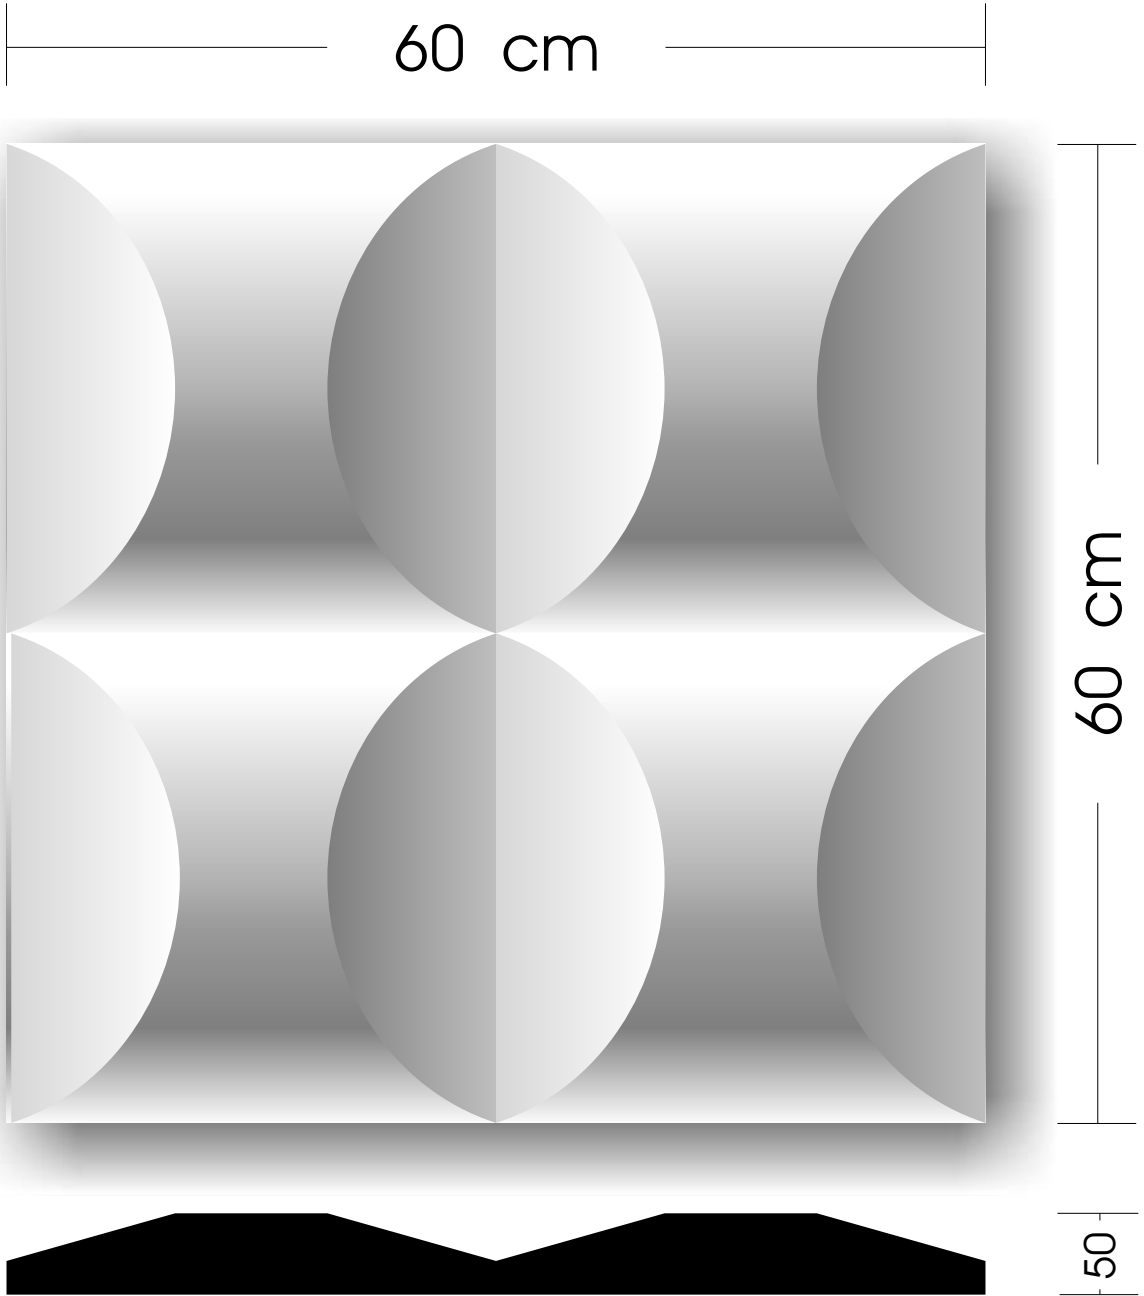

WALLSTIX

MEDIUM LOW

BOLLY

File : fk10_wallstix_models_a
Product : Acoustic Panel
Name : "TURTLE BOLLY MEDIUM LOW"
Design : Frederik van Heereveld

WALLSTIX

LARGE LOW

BOLLY

File : fk10_wallstix_models_a
Product : Acoustic Panel
Name : "TURTLE BOLLY LARGE LOW"
Design : Frederik van Heereveld