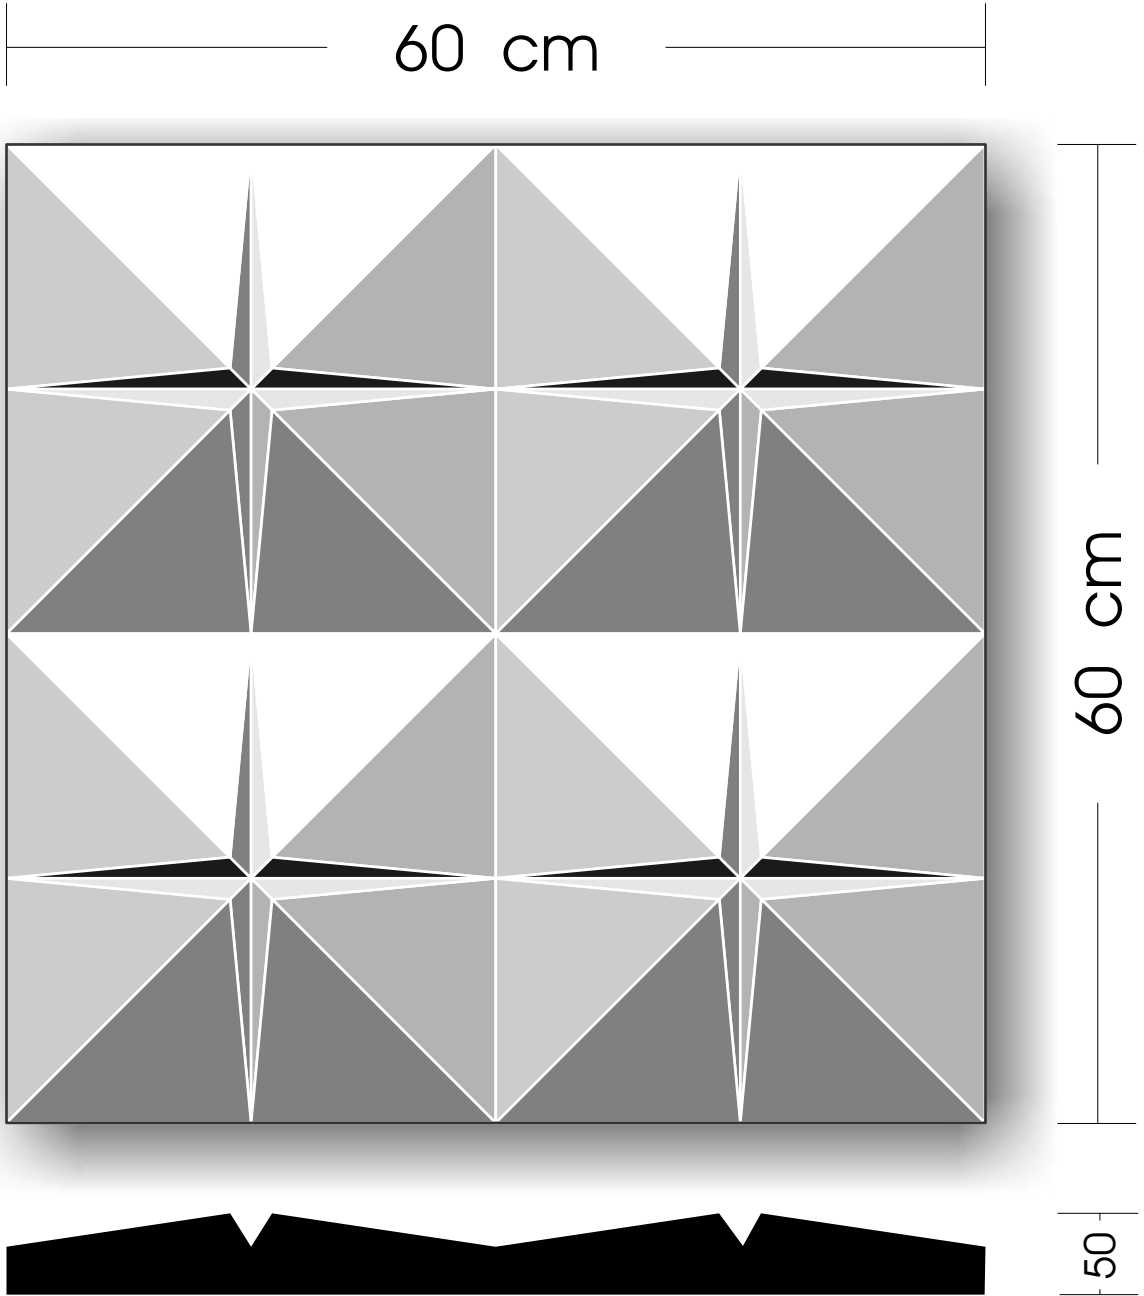

WALLSTIX

LARGE LOW

STARS

File : fk10_wallstix_models_a
Product : Acoustic Panel
Name : "TURTLE STARS LARGE LOW"
Design : Frederik van Heereveld

WALLSTIX

MEDIUM LOW

STARS

File : fk10_wallstix_models_a