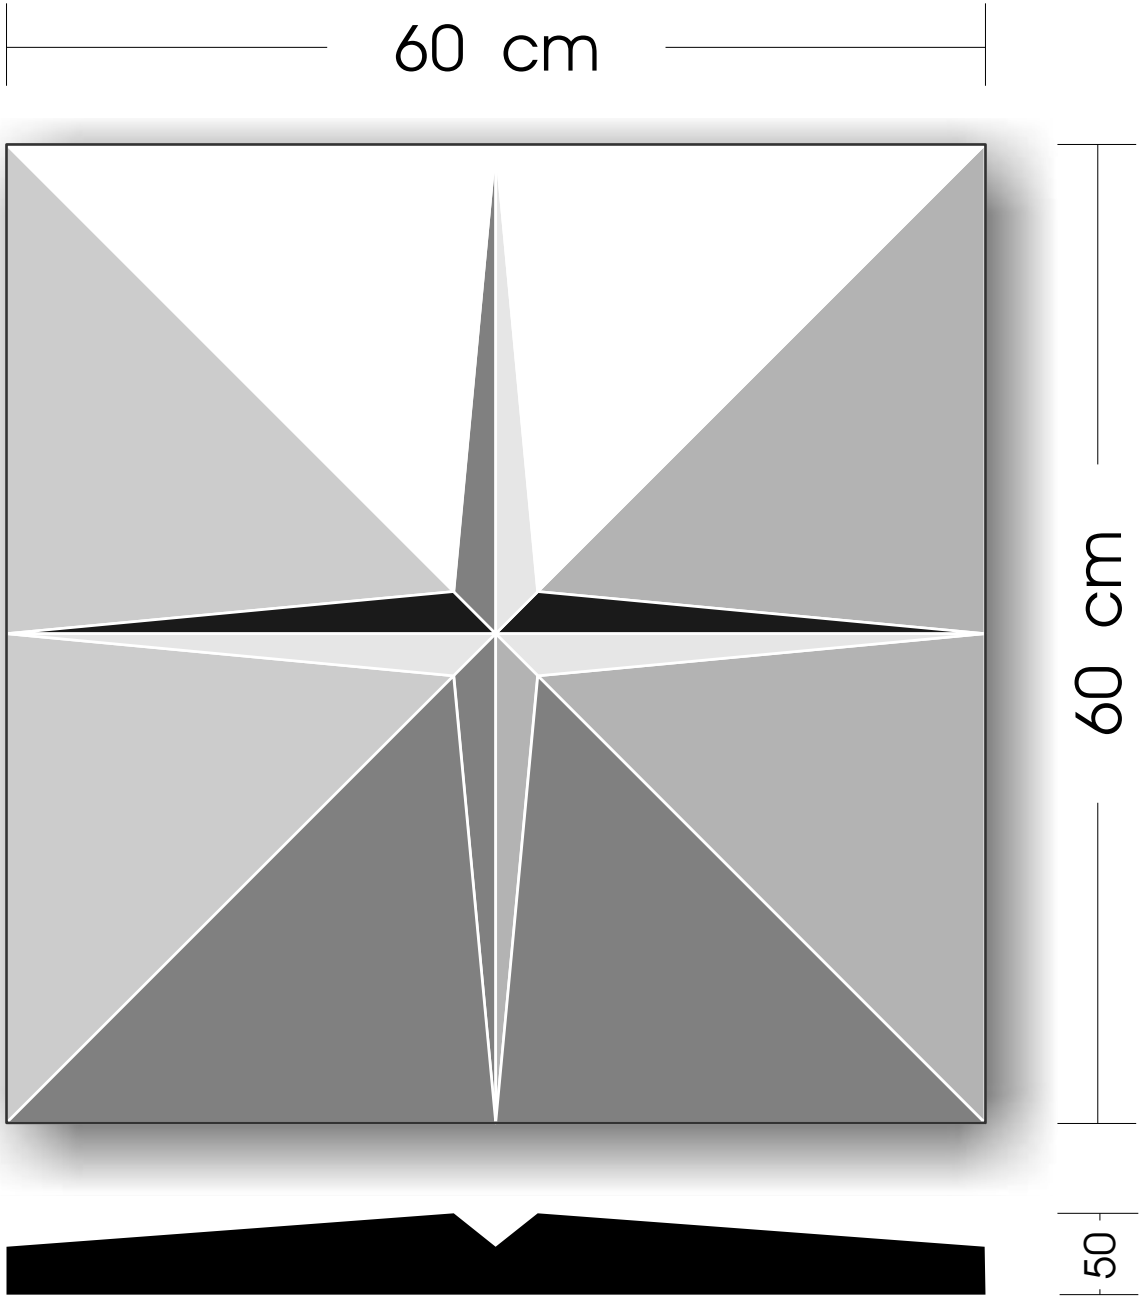

WALLSTIX

LARGE LOW

STARS

File : fk10_wallstix_models_a
Product : Acoustic Panel
Name : "TURTLE STARS LARGE LOW"
Design : Frederik van Heereveld