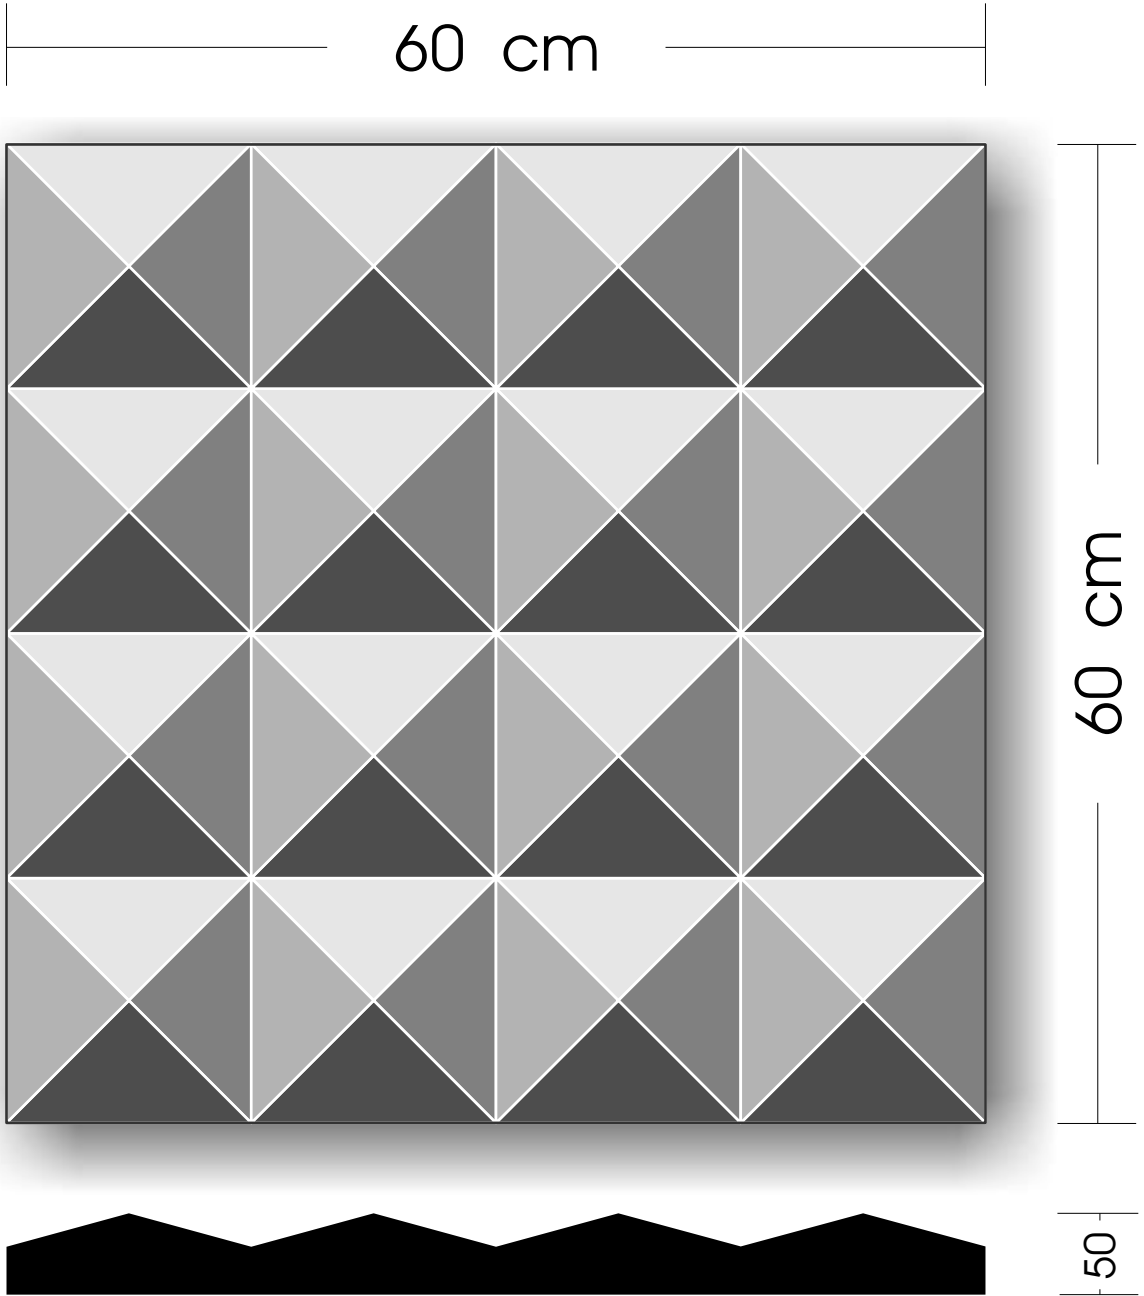

PYRAMID

File : fk10_wallstix_models_a

Product : Acoustic Panel

Name : "TURTLE PYRAMID LARGE LOW

Design : Frederik van Heereveld

WALLSTIX

MEDIUM LOW

PYRAMID