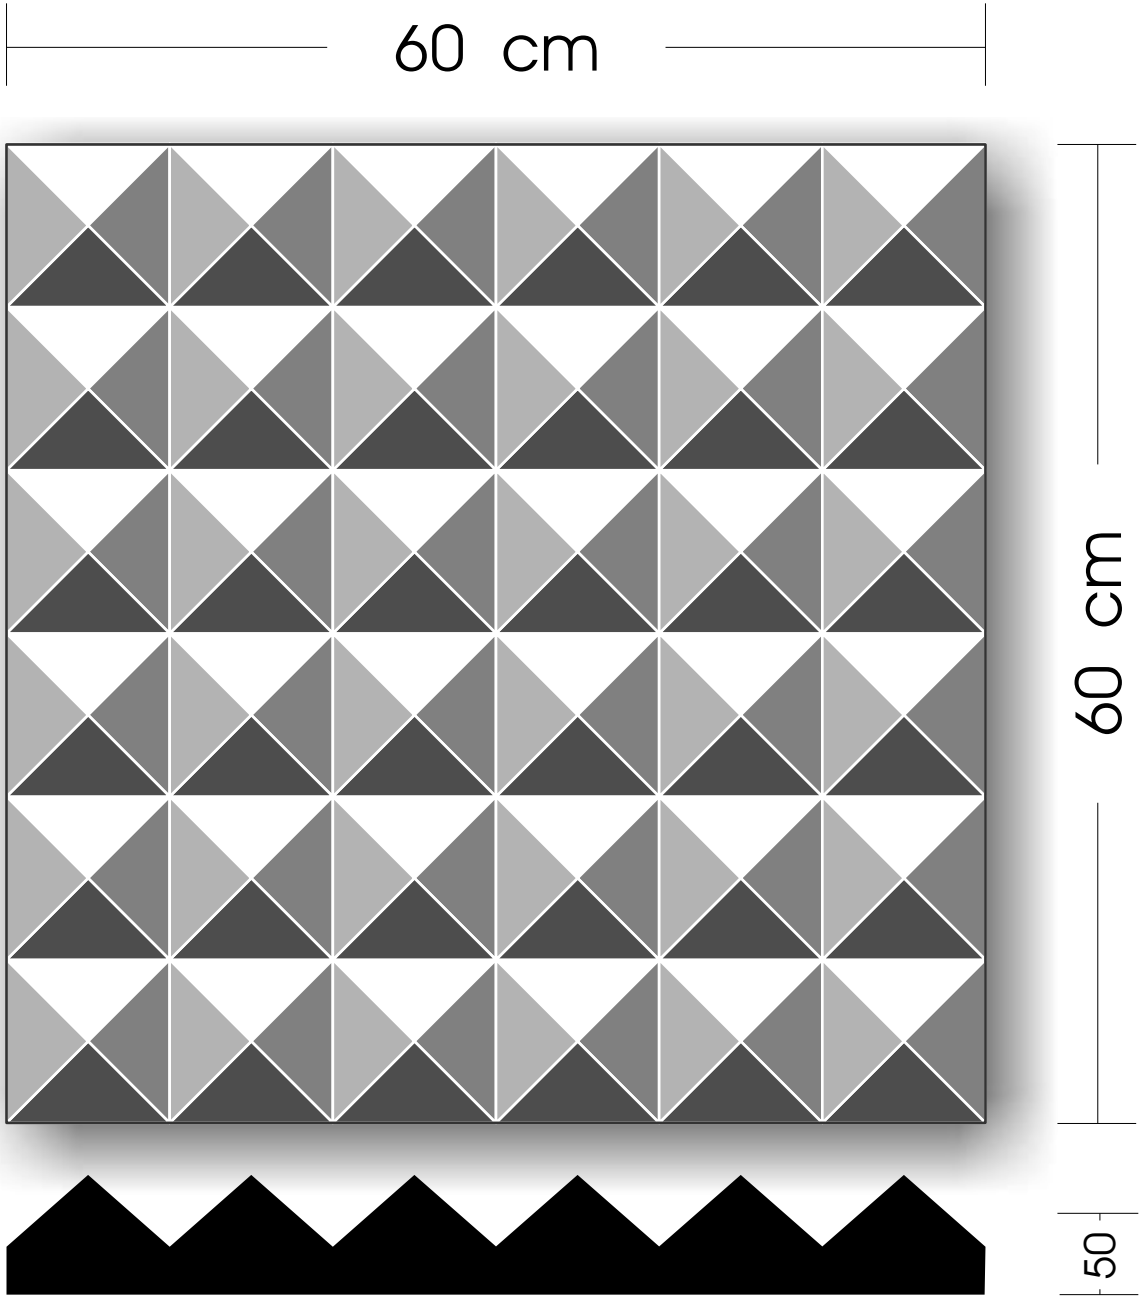

WALLSTIX

SMALL LOW

PYRAMID

File : fk10_wallstix_models_a

Product : Acoustic Panel

Name : "TURTLE PYRAMID SMALL LOW

Design : Frederik van Heereveld

WALLSTIX