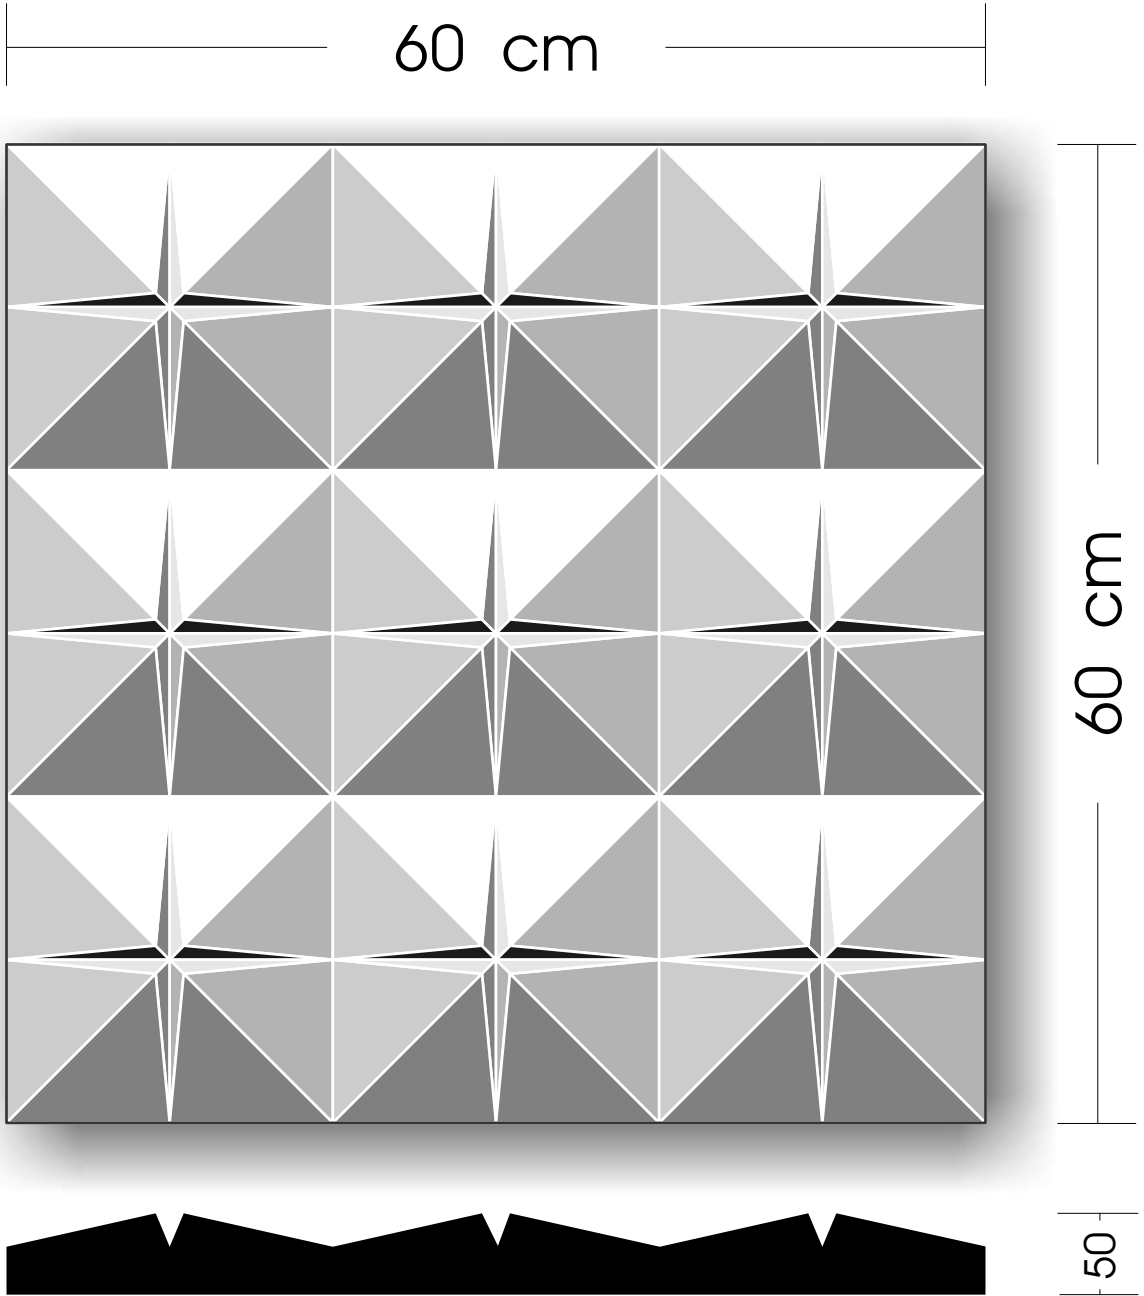

WALLSTIX

SMALL LOW

STARS

File : fk10_wallstix_models_a
Product : Acoustic Panel
Name : "TURTLE STARS SMALL LOW"
Design : Frederik van Heereveld