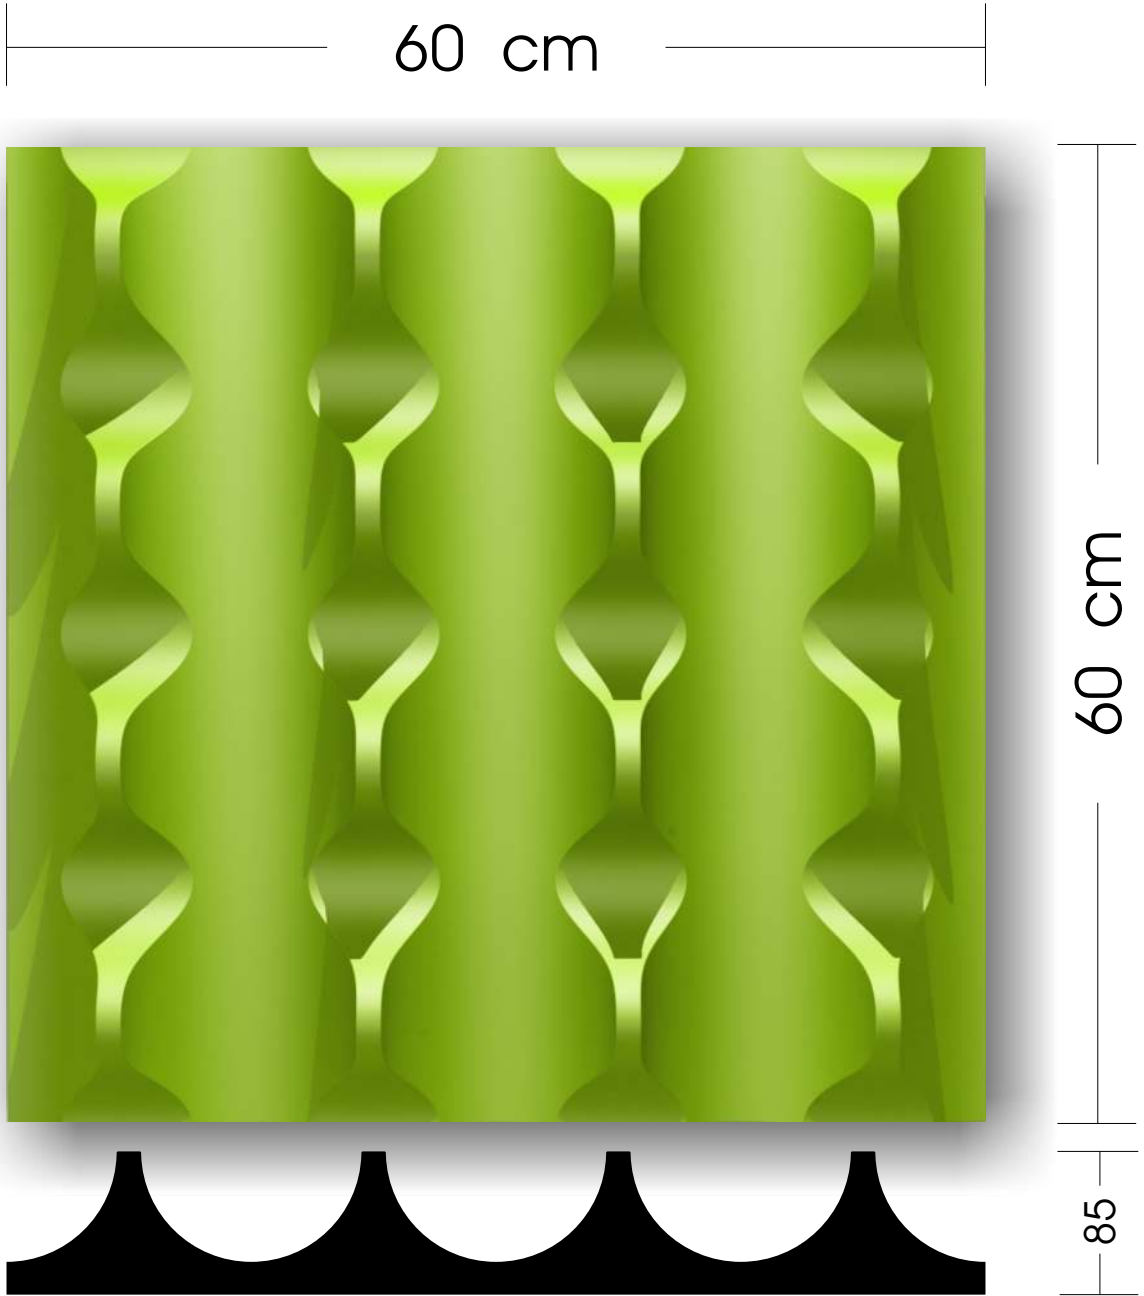

KARIM

WALLSTIX

SMALL HIGH

KARIM 05

File : fk10_wallstix_models_a
Product : Acoustic Panel
Name : "KARIM 05"
Design : Karim Rashid

WALLSTIX

SMALL HIGH

KARIM 05