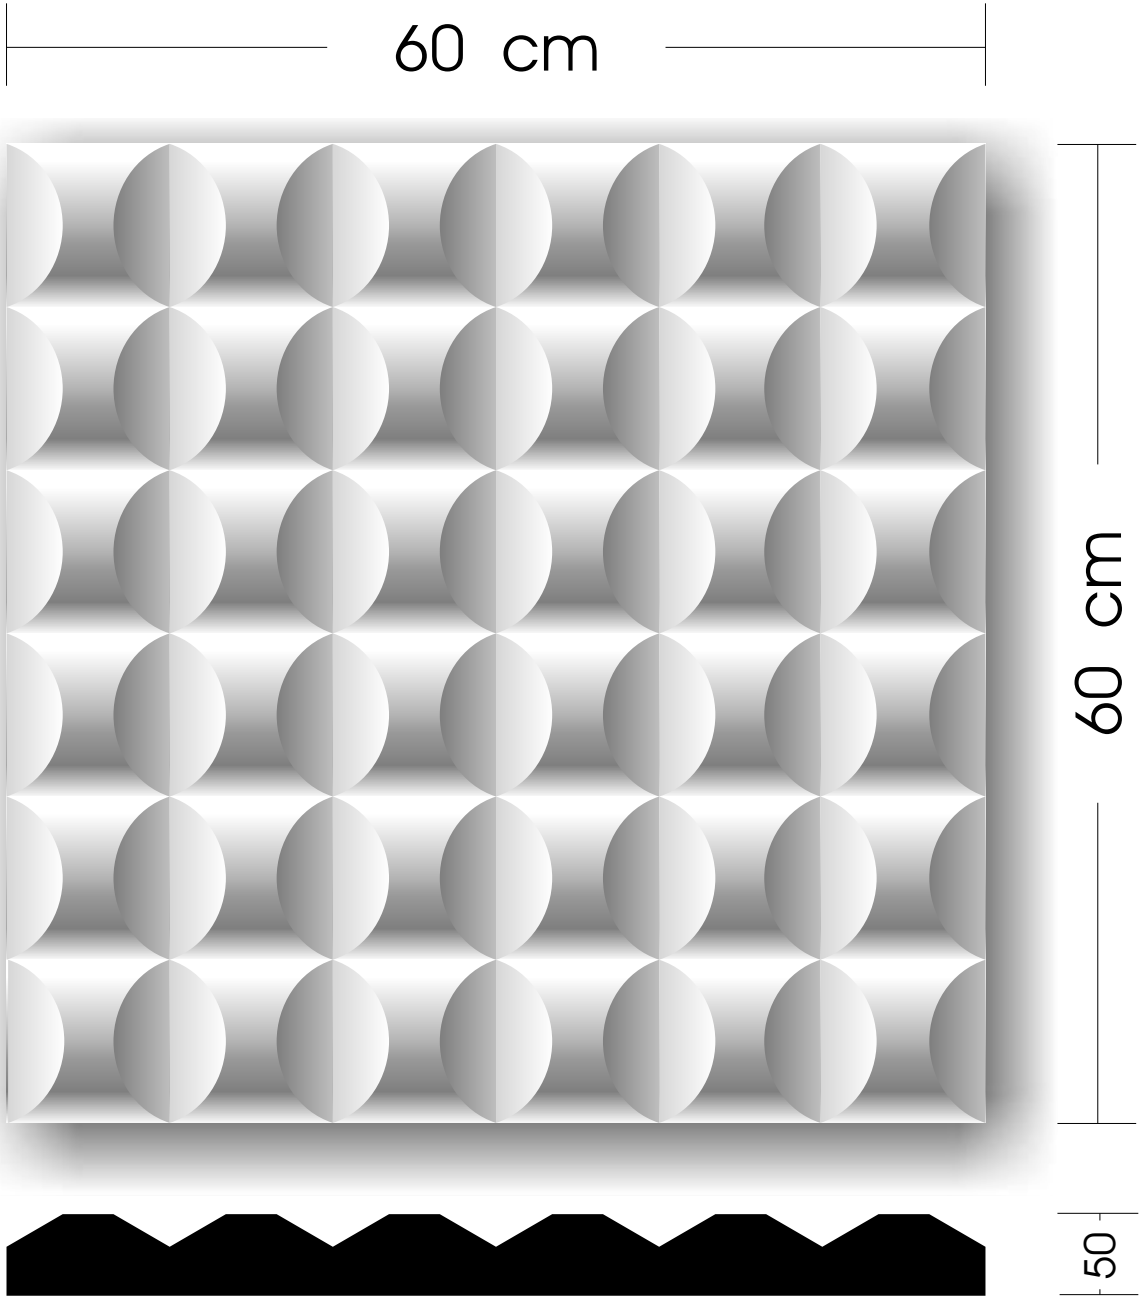

WALLSTIX

SMALL LOW

BOLLY

File : fk10_wallstix_models_a
Product : Acoustic Panel
Name : "TURTLE BOLLY SMALL LOW"
Design : Frederik van Heereveld