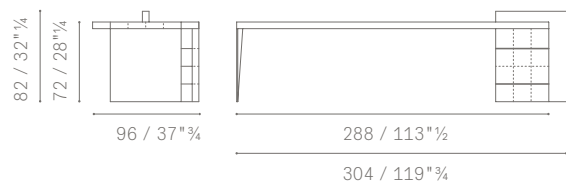

Optional.

- Senza accessori
- Con pannello di cortesia

Pannello di cortesia. Realizzato in alluminio e rivestito in cuoio.

- Left-hand cabinet with 1 drawer and 1 compartment with door

Feet. Leg, column and drawer unit feature protective plastic feet.

Aesthetic details. The desktop and the sides of the drawer unit feature longitudinal grout lines, giving the surface a slat-like appearance.

Cable tubing. It is placed near the column and in correspondence to the cable grommet placed on the desktop. It allows the electrical cables to come out on the work surface.

Cable management system configuration. It is supplied and personalised based on the electrical devices chosen and specified by the customer at the time the order is placed. These devices must be purchased and installed by the client following delivery. To ensure proper placement during the production process, customers are strongly encouraged to submit a sample.

Accessories.

- Without accessories
- With modesty panel

Modesty panel. Made of aluminium and covered in saddle-leather.

5355707